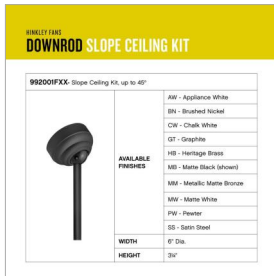

SLOPED CEILING KIT

992001FPW

SLOPED CEILING CANOPY KIT

DETAILS	
FINISH:	Pewter
MATERIAL:	Steel
SLOPE DEGREE:	40
DIMMABLE:	DOES NOT APPLY

DIMENSIONS	
WIDTH:	6"
HEIGHT:	3.3"

SHIPPING	
CARTON LENGTH:	6.5
CARTON WIDTH:	6.5
CARTON HEIGHT:	3.3
CARTON WEIGHT:	1.6

PRODUCT DETAILS:

- Can be hung on a sloped ceiling
- Dry Rated
- Control your fan's power, light, speed, direction, and so much more from the Hinkley Home Automation app

HINKLEY

HINKLEY
33000 Pin Oak Parkway
Avon Lake, OH 44012