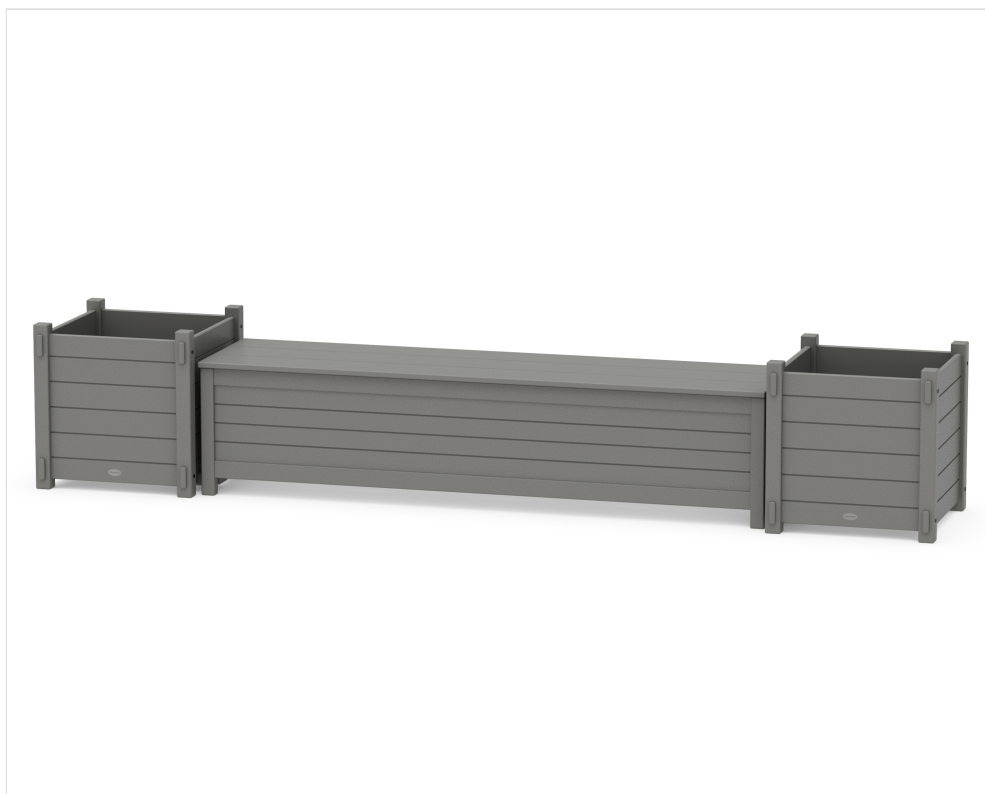

POLYWOOD®

Sustainable Outdoor Furniture

CLIMATETUFF™
MATERIALS

COLORSTAY™
TECHNOLOGY

MADE IN
THE USA

CONSCIOUSLY
CRAFTED

72" Nautical Straight Planter Storage Bench Set- Large

BRAND | POLYWOOD®

COLLECTION | Nautical

SKU | PWS2985-1

SET WEIGHT + DIMENSIONS

Overall Set Weight	84.0 lbs
Recommended Minimum Space (Based on pictured configuration)	117.0" W x 21.0" H x 22.0" D

INDIVIDUAL ITEM DIMENSIONS

Qty	NAME	SKU	DIMENSIONS (W x H x D)
1	Nautical 72" Storage Bench	BNS722	72.25" x 17.03" x 17.58"
2	Nautical Large Square Planter Box	6321S	21.53" x 21.0" x 20.73"
2	Modular Planter Connection Block	P15675	1.5" x 4.0" x 12.5"