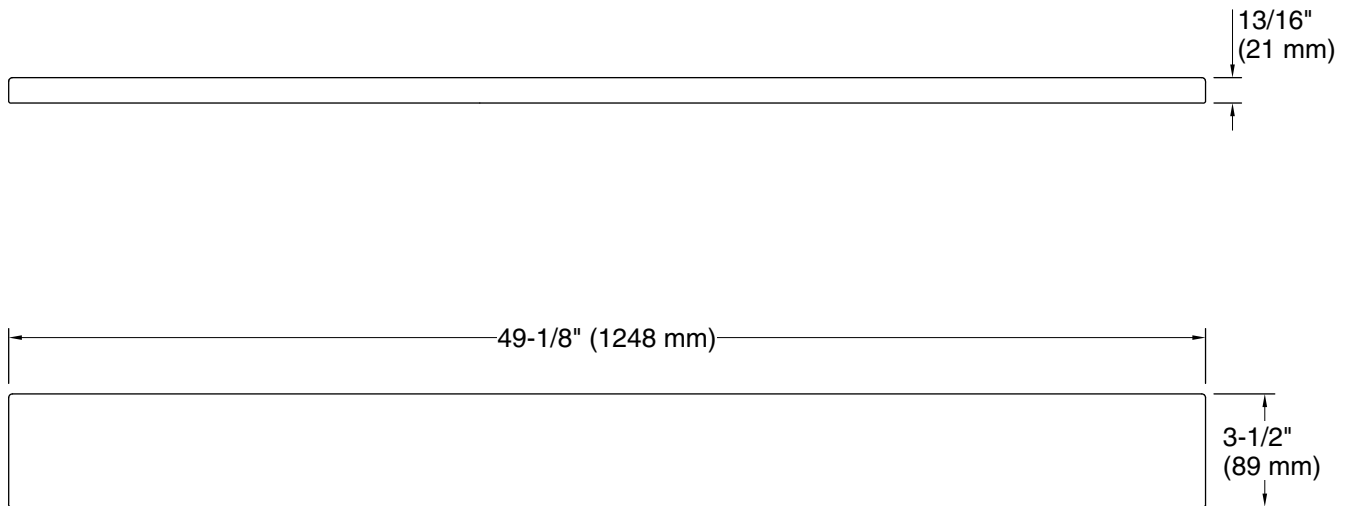

Features

- For use with KOHLER Silestone® quartz 49" (1245 mm) vanity tops
- Optional side splashes available (sold separately)
- This product is covered under the Silestone® 25-Year Limited Warranty

Material

- Silestone® quartz

Required Products/Accessories

K-28253 Silestone® 49" quartz vanity top with rectangular cutout

or

K-28254 Silestone® 49" quartz vanity top with oval cutout

Codes/Standards

None Applicable

Technical Information

All product dimensions are nominal.

Material: Silestone Quartz