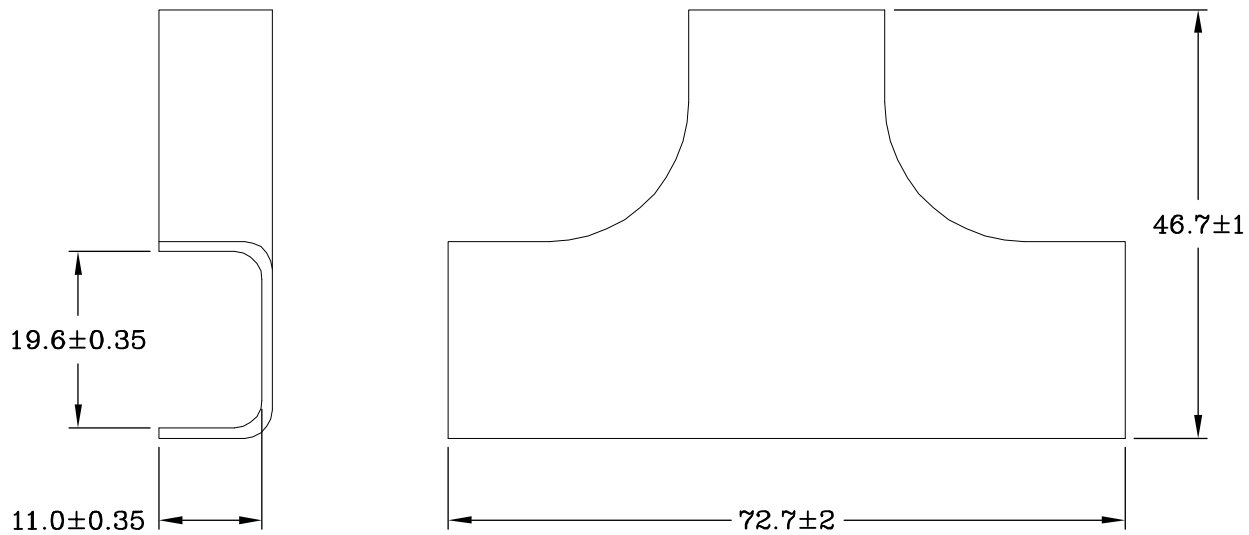

8 7 6 5 4 3 2 1

F
E
D
C
B
A

THIRD ANGLE PROJECTION

StarTech.com

GENERAL NOTES

DIMENSIONS ARE IN MM - DO NOT SCALE

THIS DOCUMENT CONTAINS CONFIDENTIAL, PROPRIETARY INFORMATION THAT IS PROPERTY OF STARTECH.COM

PRODUCT ID	CBMWWD1911T		
DESCRIPTION	20 Pack Cable Raceway T Connector for CBMWWD1911		
DO NOT SCALE	SHEET: 1 OF: 1	UPLOAD DATE: 3/26/2021	

8 7 6 5 4 3 2 1