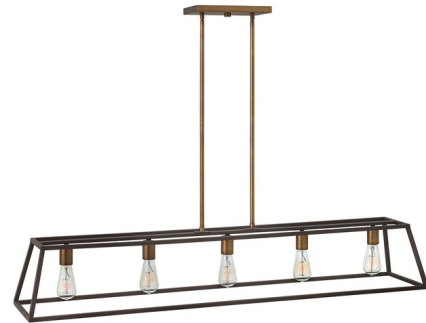

# Lightology

lightology.com  
866-954-4489  
02-17-26

Project: \_\_\_\_\_

Company: \_\_\_\_\_

Location: \_\_\_\_\_ Fixture Type: \_\_\_\_\_

SPEC #: **HIN244434**

Approved On: \_\_\_\_\_ Approved By: \_\_\_\_\_

## Fulton Linear Chandelier

By Hinkley Lighting

### Description

The Fulton Linear Chandelier features a Bronze or Aged Zinc finish. Two sizes available. 100 watt max 120 volt medium base bulbs are required, but not included. 5 light: 50 inch width x 9 inch height x 53 inch maximum length. 7 light: 65 inch width x 9.75 inch height x 53.75 inch maximum length. Two 6 inch and six 12 inch downrods are included. UL listed.

### Specifications

COLOR	N/A
BODY FINISH	Bronze
WATTAGE	500W
DIMMER	Standard 120V
DIMENSIONS	50"L x 10"W x 9"H
BULB NOT INCLUDED	5 x Edison/Medium (E26)/100W/120V Incandescent
COUNTRY OF ORIGIN	China

CLICK TO VIEW PRODUCT