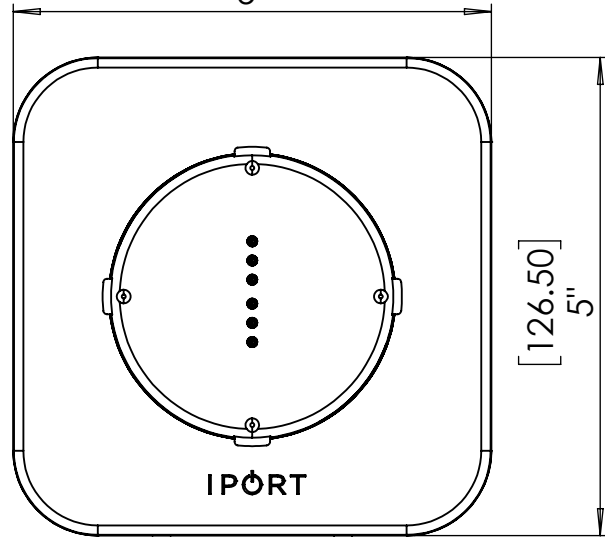

8 7 6 5 4 3 2 1

D

C

B

A

D

C

B

A

[126.50]
5"

TITLE: **72358 CONNECT PRO VESA STATION WHITE**

SIZE	DWG. NO.	REV
B		A

SCALE: 1:2 WT: SHEET 1 OF 1

8 7 6 5 4 3 2 1