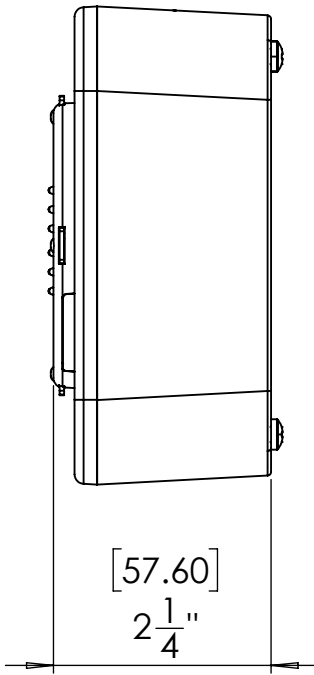

8 7 6 5 4 3 2 1

D

C

B

A

D

C

B

A

[126.50]
5"

TITLE: **72358 CONNECT PRO VESA STATION WHITE**

SIZE	DWG. NO.	REV
B		A

SCALE: 1:2 WT: SHEET 1 OF 1

8 7 6 5 4 3 2 1