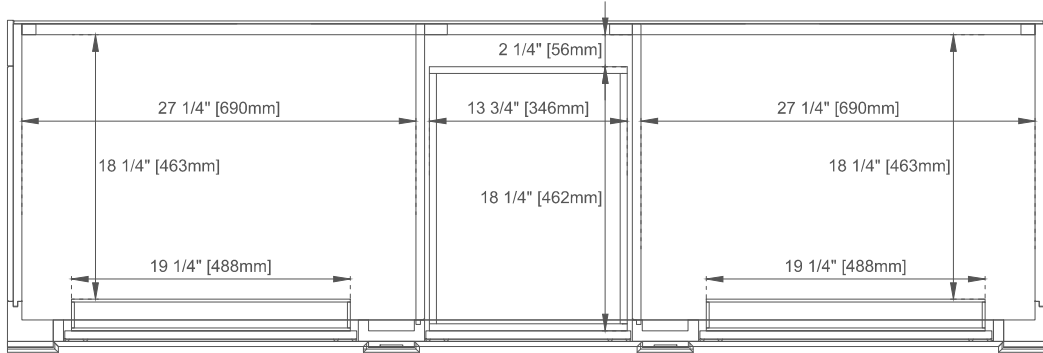

Hardware Material and Finish: Zinc Alloy in Brushed Nickel Color

Fits Drain Hole Size: 1 3/4"

Full Extension, Soft Close Glides

European Soft Close Hinges

Aluminum Laminate Drawer Liners

Adjustable Levelers

Dimension

Width: 71-7/8"

Depth: 22-7/8"

Height: 32-1/2"

Rough-In Height: 21-1/2"

72" BRISTOL VANITY

157-V72-M-BW

157-V72-M-SBR

157-V72-M-WWW

JAMES MARTIN VANITIES

Top View

Knob

Front View

All dimensions are nominal

Diagrams are of cabinet only—James Martin Optional Countertops and sinks are not shown

Visit website for warranty and installation information
www.jamesmartinvanities.com

72" BRISTOL VANITY

157-V72-M-BW

157-V72-M-SBR

157-V72-M-WWW

JAMES MARTIN VANITIES

Side View 1

Side View 2

Back View