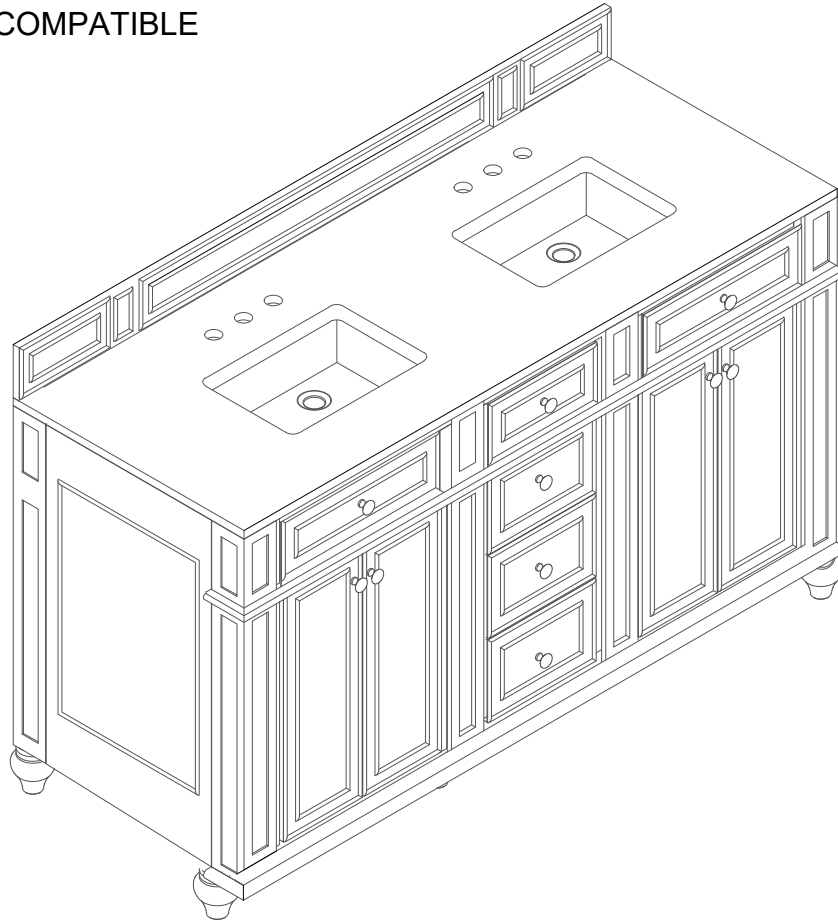

72" BRISTOL VANITY

157-V72-M-BW

157-V72-M-SBR

157-V72-M-WWW

JAMES MARTIN

VANITIES

FREEPOWER COMPATIBLE

Features and Materials

Solids: BW-Poplar; SBR/WWW-Para Wood and Poplar

Veneers: SBR-Para Wood; WWW-Walnut

Panels: Plywood

Installation Type: Floor Standing

Number of Basins: Two

Vanity Top: NO, Optional 3cm Tops Available with Sinks

Basins included: NO

Overflow: Yes, Front Facing

Optional Wooden Backsplash

Number of Doors: Four

Number of Drawers: Three

Number of Tip Outs: Two

Assembly Type: Yes, Installation of Optional 3cm Top

Drawer Box Material and Construction: 12mm Plywood/English Dovetail Joinery

Dimension

Width: 71-7/8"

Depth: 22-7/8"

Height: 32-1/2"

Rough-In Height: 21-1/2"

72" BRISTOL VANITY

157-V72-M-BW

157-V72-M-SBR