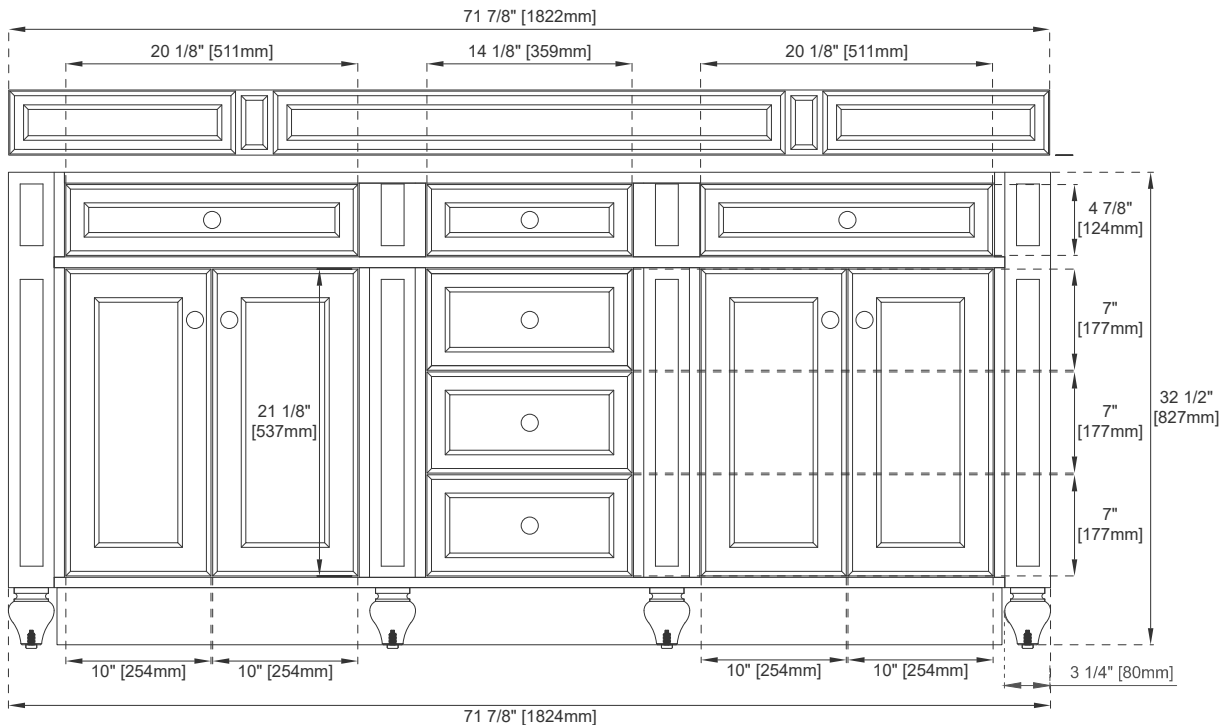

Dimension

Width: 71-7/8"

Depth: 22-7/8"

Height: 32-1/2"

Rough-In Height: 21-1/2"

72" BRISTOL VANITY

157-V72-M-BW

157-V72-M-SBR

157-V72-M-WWW

JAMES MARTIN VANITIES

Top View

Knob

Front View

All dimensions are nominal

Diagrams are of cabinet only—James Martin Optional Countertops and sinks are not shown

Visit website for warranty and installation information
www.jamesmartinvanities.com

72" BRISTOL VANITY

157-V72-M-BW

157-V72-M-SBR

157-V72-M-WWW

JAMES MARTIN VANITIES

Side View 1

Side View 2

Back View