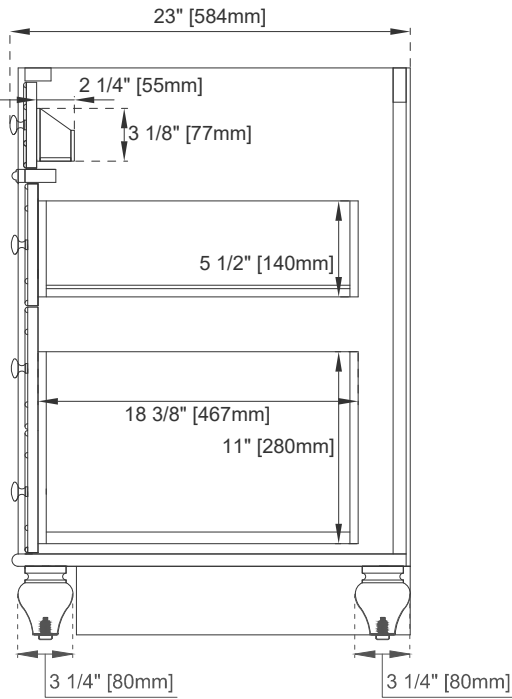

Basins included: NO

Overflow: Yes, Front Facing

Optional Wooden Backsplash

Number of Doors: Four

Number of Drawers: Three

Number of Tip Outs: Two

Assembly Type: Yes, Installation of Optional 3cm Top

Drawer Box Material and Construction: 12mm Plywood/English Dovetail Joinery

Dimension

Width: 71-7/8"

Depth: 22-7/8"

Height: 32-1/2"

Rough-In Height: 21-1/2"

72" BRISTOL VANITY

157-V72-M-BW

157-V72-M-SBR

157-V72-M-WWW

JAMES MARTIN VANITIES

Top View

Knob

Front View

All dimensions are nominal

Diagrams are of cabinet only—James Martin Optional Countertops and sinks are not shown

Visit website for warranty and installation information
www.jamesmartinvanities.com

72" BRISTOL VANITY

157-V72-M-BW

157-V72-M-SBR

157-V72-M-WWW

JAMES MARTIN VANITIES

Side View 1

Side View 2

Back View