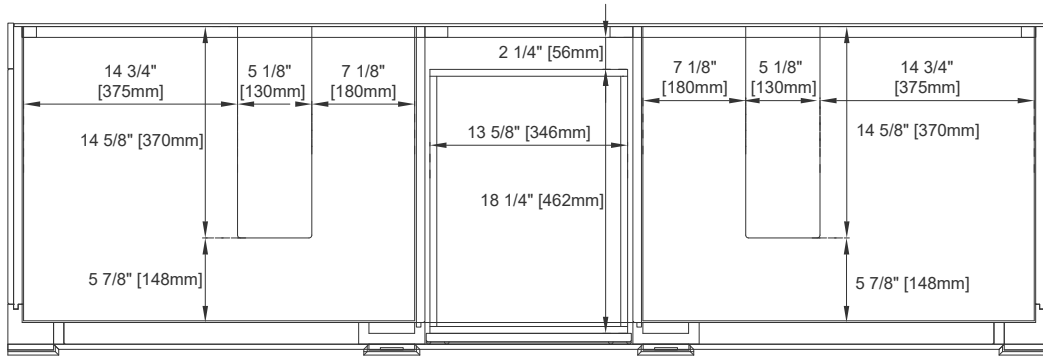

Basins included: NO

Overflow: Yes, Front Facing

Optional Wooden Backsplash

Number of Doors: Four

Number of Drawers: Three

Number of Tip Outs: Two

Assembly Type: Yes, Installation of Optional 3cm Top

Drawer Box Material and Construction: 12mm Plywood/English Dovetail Joinery

Hardware Material and Finish: Zinc Alloy in Brushed Nickel Color

Fits Drain Hole Size: 1 3/4"

Full Extension, Soft Close Glides

European Soft Close Hinges

Aluminum Laminate Drawer Liners

Adjustable Levelers

Dimension

Width: 71-7/8"

Depth: 22-7/8"

Height: 32-1/2"

Rough-In Height: 21-1/2"

72" BRISTOL VANITY

157-V72-M-BW

157-V72-M-SBR

157-V72-M-WWW

JAMES MARTIN VANITIES

Top View

Knob

Front View

All dimensions are nominal

Diagrams are of cabinet only—James Martin Optional Countertops and sinks are not shown

Visit website for warranty and installation information
www.jamesmartinvanities.com