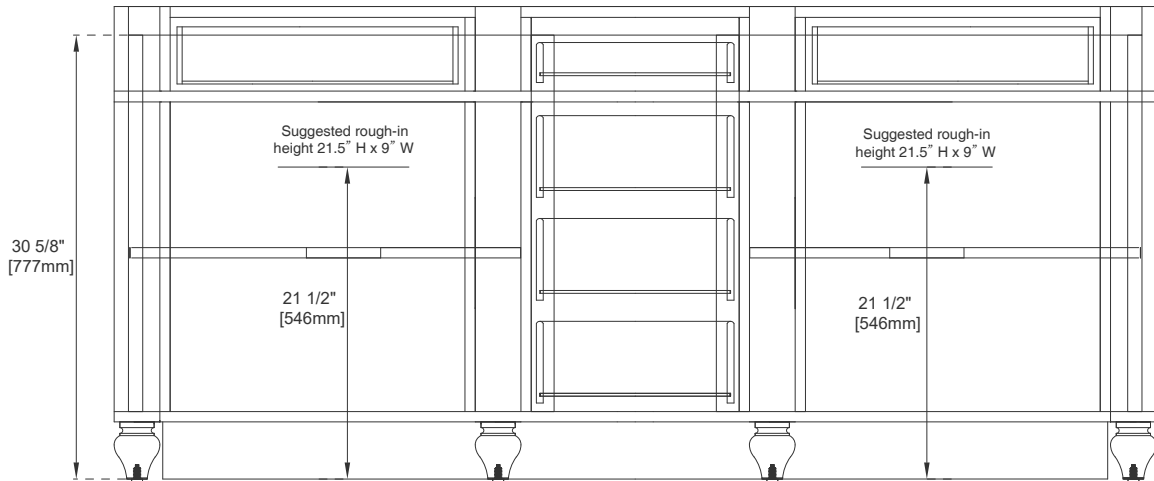

Dimension

Width: 71-7/8"

Depth: 22-7/8"

Height: 32-1/2"

Rough-In Height: 21-1/2"

72" BRISTOL VANITY

157-V72-M-BW

157-V72-M-SBR

157-V72-M-WWW

JAMES MARTIN VANITIES

Top View

Knob

Front View

All dimensions are nominal

Diagrams are of cabinet only—James Martin Optional Countertops and sinks are not shown

Visit website for warranty and installation information
www.jamesmartinvanities.com

72" BRISTOL VANITY

157-V72-M-BW

157-V72-M-SBR

157-V72-M-WWW

JAMES MARTIN VANITIES

Side View 1

Side View 2

Back View

All dimensions are nominal

Diagrams are of cabinet only—James Martin Optional Countertops and sinks are not shown

Visit website for warranty and installation information
www.jamesmartinvanities.com