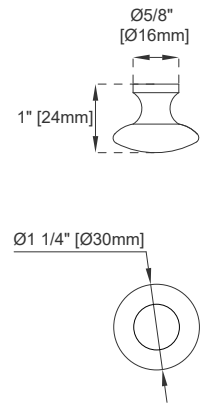

Hardware Material and Finish: Zinc Alloy in Brushed Nickel Color

Fits Drain Hole Size: 1 3/4"

Full Extension, Soft Close Glides

European Soft Close Hinges

Aluminum Laminate Drawer Liners

Adjustable Levelers

Dimension

Width: 71-7/8"

Depth: 22-7/8"

Height: 32-1/2"

Rough-In Height: 21-1/2"

72" BRISTOL VANITY

157-V72-M-BW

157-V72-M-SBR

157-V72-M-WWW

JAMES MARTIN VANITIES

Top View

Knob

Front View

All dimensions are nominal

Diagrams are of cabinet only—James Martin Optional Countertops and sinks are not shown

Visit website for warranty and installation information
www.jamesmartinvanities.com

72" BRISTOL VANITY

157-V72-M-BW

157-V72-M-SBR

157-V72-M-WWW

JAMES MARTIN VANITIES

Side View 1

Side View 2

Back View