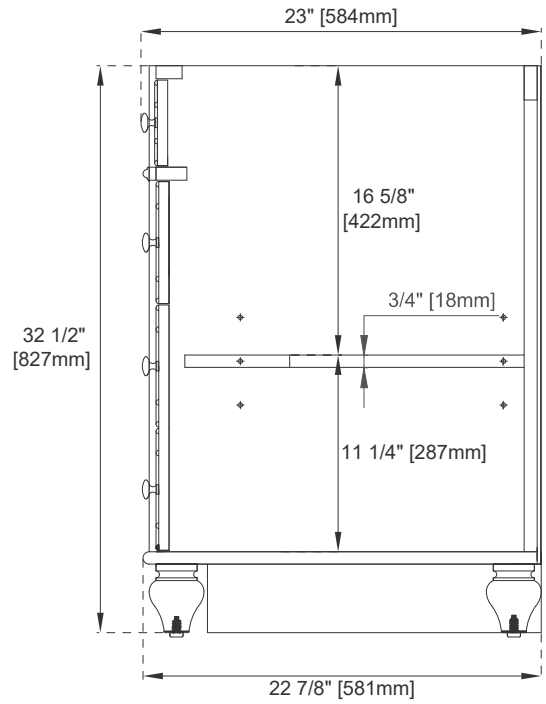

Dimension

Width: 71-7/8"

Depth: 22-7/8"

Height: 32-1/2"

Rough-In Height: 21-1/2"

72" BRISTOL VANITY

157-V72-M-BW

157-V72-M-SBR

157-V72-M-WWW

JAMES MARTIN VANITIES

Top View

Knob

Front View

All dimensions are nominal

Diagrams are of cabinet only—James Martin Optional Countertops and sinks are not shown

Visit website for warranty and installation information
www.jamesmartinvanities.com

72" BRISTOL VANITY

157-V72-M-BW

157-V72-M-SBR

157-V72-M-WWW

JAMES MARTIN VANITIES

Side View 1

Side View 2

Back View

All dimensions are nominal

Diagrams are of cabinet only—James Martin Optional Countertops and sinks are not shown

Visit website for warranty and installation information
www.jamesmartinvanities.com