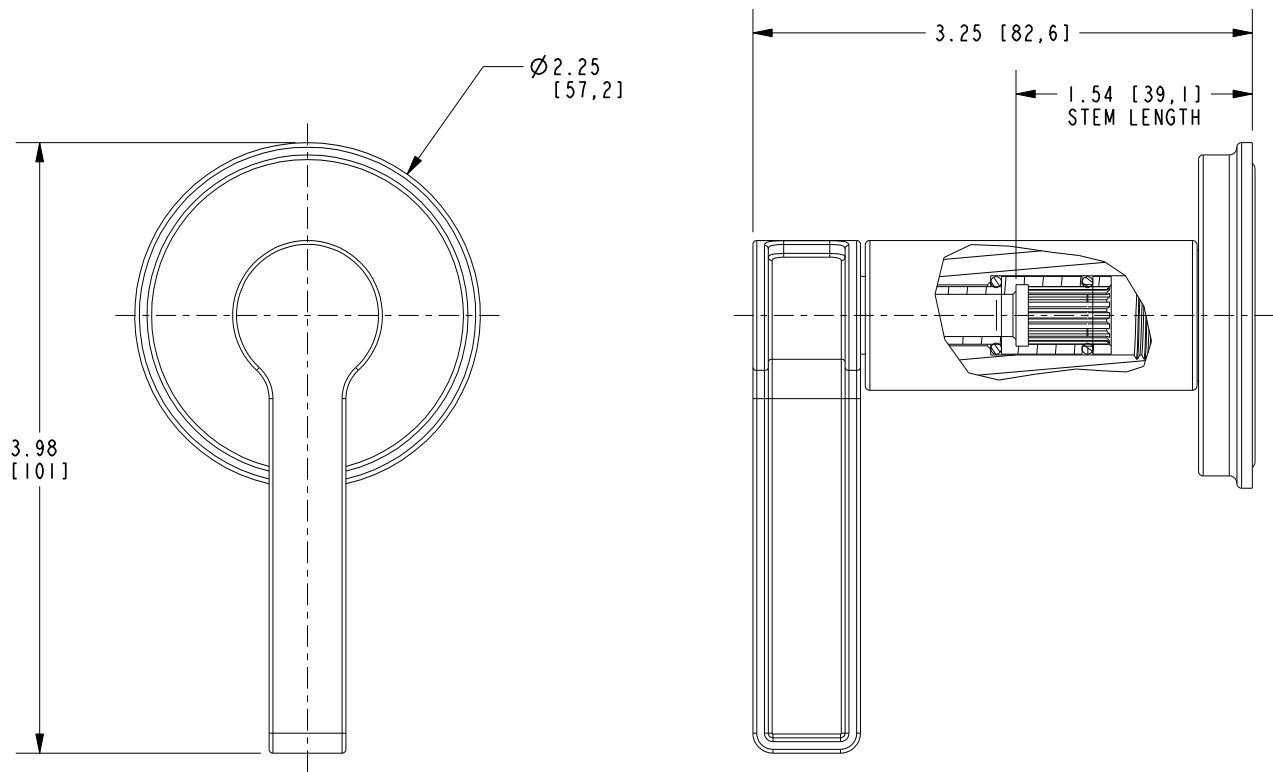

Note: Also intended for use as a replacement Cross Handle Trim assembly for deck  
and wall-mounted faucets, tubs and bidets.

## PRODUCT DIMENSIONS *(Units are in inches)*

Product Dimensions are provided for reference only. For specific product installation guidelines, please reference the Installation Instructions of the product being installed.