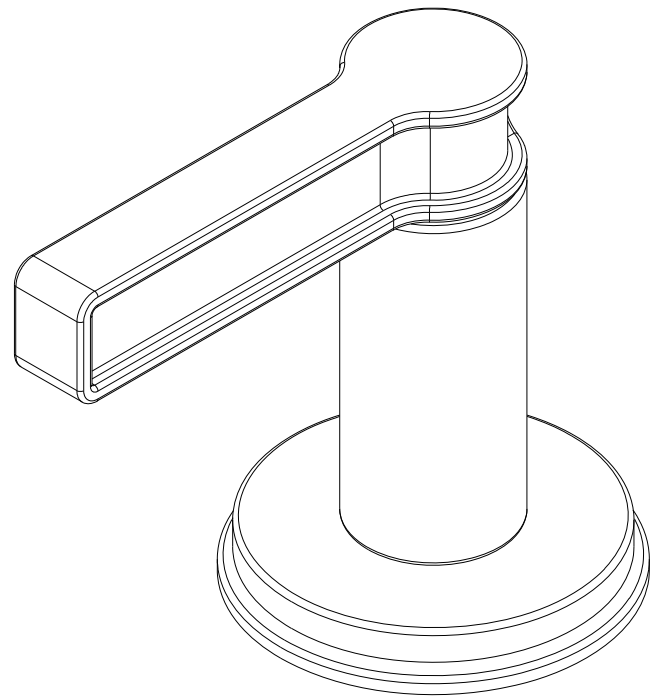

GRIFFEY

Lever Handle Trim

3-648

Features

Solid brass construction
Complements Griffey product series
Lever Handle is ADA compliant when used with Newport Brass valves
Intended for use with: Bidets - Balanced Pressure Shower - Roman Tub Faucets -
Shower Control Valves and Diverters - Wide Spread Faucets - Wall Mounted Faucets

Note: Also intended for use as a replacement Cross Handle Trim assembly for deck
and wall-mounted faucets, tubs and bidets.

Codes / Standards Compliance

Meets or exceeds the following at date of manufacture:

All applicable US Federal and State material regulations