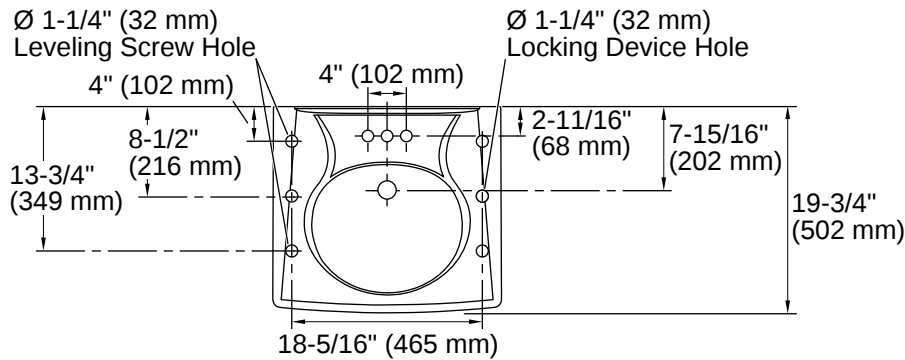

Installation

- Wall-mount
- Drilled for concealed arm carrier installation

Installation Notes

Install this product according to the installation instructions.

Product dimensions are nominal and may vary per ASME A112.19.2 tolerances.

ADA, OBC, CSA B651 compliant when installed to the specific requirements of these regulations.