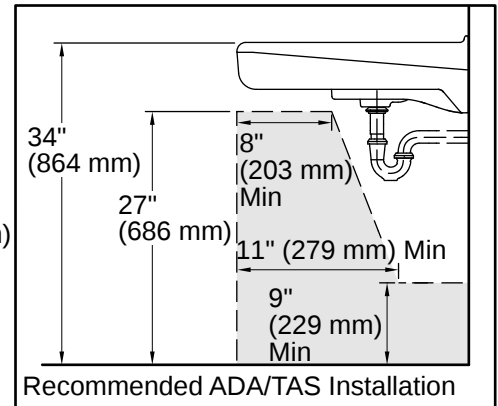

ASME A112.19.2/CSA B45.1
 ADA
 ICC/ANSI A117.1
 CSA B651
 OBC

Technical Information

Number of Deck Holes:	3
Faucet Hole(s) Size:	1-1/4" (32 mm)
Center(s):	4" (102 mm)
With Overflow:	Yes
Drain Hole Diameter:	1-3/4" (44 mm)
Basin Configuration:	Single Bowl
Basin Length:	14-3/8" (365 mm)
Basin Width:	12-5/16" (313 mm)
Basin Depth:	4-9/16" (115 mm)

Installation

- Wall-mount
- Drilled for concealed arm carrier installation

Installation Notes

Install this product according to the installation instructions.

Product dimensions are nominal and may vary per ASME A112.19.2 tolerances.