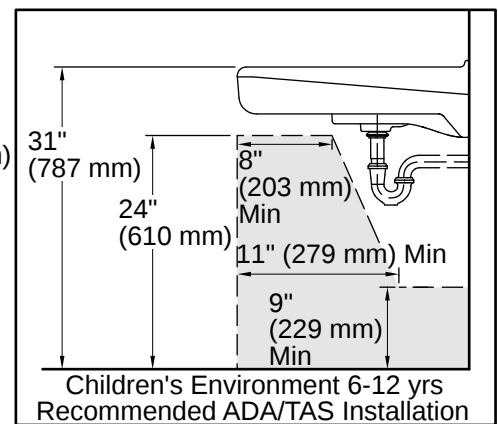

Installation

- Wall-mount
- Drilled for concealed arm carrier installation

Installation Notes

Install this product according to the installation instructions.

Product dimensions are nominal and may vary per ASME A112.19.2 tolerances.

ADA, OBC, CSA B651 compliant when installed to the specific requirements of these regulations.