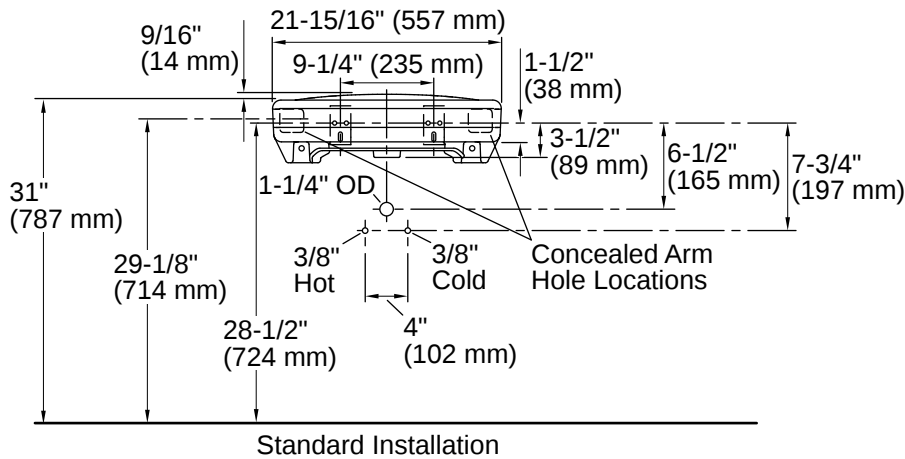

Installation

- Wall-mount
- Drilled for concealed arm carrier installation

Installation Notes

Install this product according to the installation instructions.

Product dimensions are nominal and may vary per ASME A112.19.2 tolerances.

ADA, OBC, CSA B651 compliant when installed to the specific requirements of these regulations.