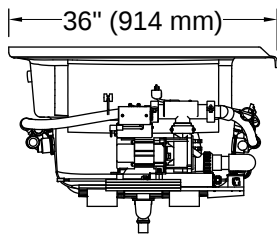

## Technical Information

*All product dimensions are nominal.*

Drain Location:	Right
Drain Hole Diameter:	2-1/4" (57 mm)
Basin Area, Bottom:	50" x 24" (1270 mm x 610 mm)
Basin Area, Top:	65" x 27" (1651 mm x 686 mm)
Water Depth:	14" (356 mm)
Water Capacity:	72 gal (272.5 L)
Minimum Floor Load:	41 lbs/ft <sup>2</sup>
Weight:	116 lbs (52.6 kg)

**Integral Flange Detail**

Pump/Control Access  
30" (762 mm) W x  
15" (381 mm) H

1-1/2"  
Bath Drain