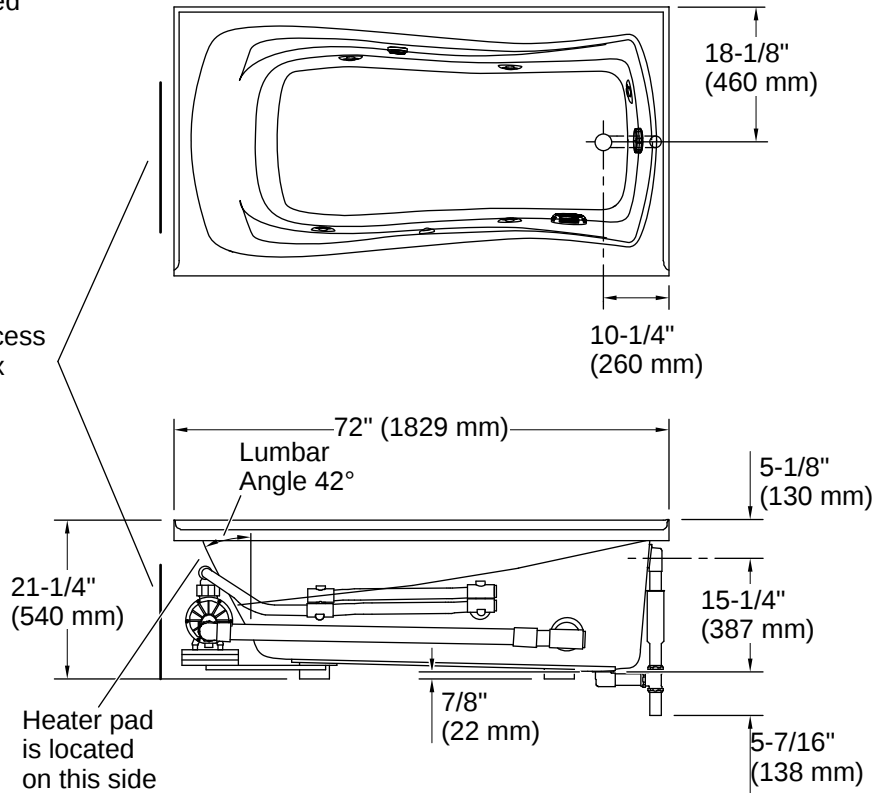

## Technical Information

*All product dimensions are nominal.*

Drain Location:	Right
Drain Hole Diameter:	2-1/4" (57 mm)
Basin Area, Bottom:	50" x 24" (1270 mm x 610 mm)
Basin Area, Top:	65" x 27" (1651 mm x 686 mm)
Water Depth:	14" (356 mm)
Water Capacity:	72 gal (272.5 L)
Minimum Floor Load:	41 lbs/ft <sup>2</sup>
Weight:	116 lbs (52.6 kg)

**Integral Flange Detail**

Pump/Control Access  
30" (762 mm) W x  
15" (381 mm) H

1-1/2"  
Bath Drain