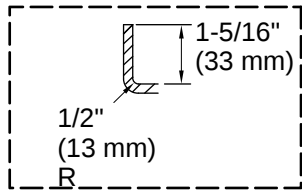

## Technical Information

*All product dimensions are nominal.*

Drain Location:	Right
Drain Hole Diameter:	2-1/4" (57 mm)
Basin Area, Bottom:	50" x 24" (1270 mm x 610 mm)
Basin Area, Top:	65" x 27" (1651 mm x 686 mm)
Water Depth:	14" (356 mm)
Water Capacity:	72 gal (272.5 L)
Minimum Floor Load:	41 lbs/ft <sup>2</sup>
Weight:	116 lbs (52.6 kg)

**Integral Flange Detail**

Pump/Control Access  
30" (762 mm) W x  
15" (381 mm) H

1-1/2"  
Bath Drain