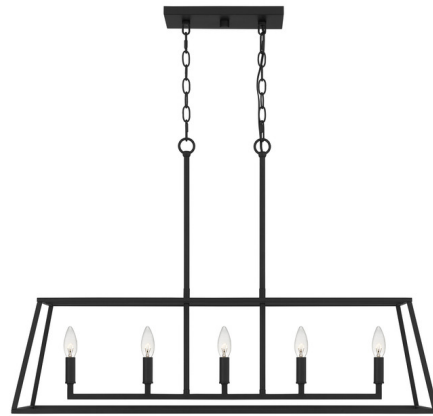

Lightology

lightology.com
866-954-4489
05-20-26

Project: _____

Company: _____

Location: _____ Fixture Type: _____

SPEC #: **QZL1178150**

Approved On: _____ Approved By: _____

Prescott Linear Pendant

By Quoizel

Description

The Prescott Linear Pendant offers eye-catching, transitional style with a simple silhouette and sleek candle sleeves make Prescott the perfect choice for understated style.

Shown in matte black

Specifications

COLOR	N/A
BODY FINISH	Matte Black
WATTAGE	45W
DIMMER	Standard 120V
DIMENSIONS	36"W x 25"H x 10"D
BULB NOT INCLUDED	5 x B10/Candelabra (E12)/9W/120V LED
COUNTRY OF ORIGIN	China

CLICK TO VIEW PRODUCT