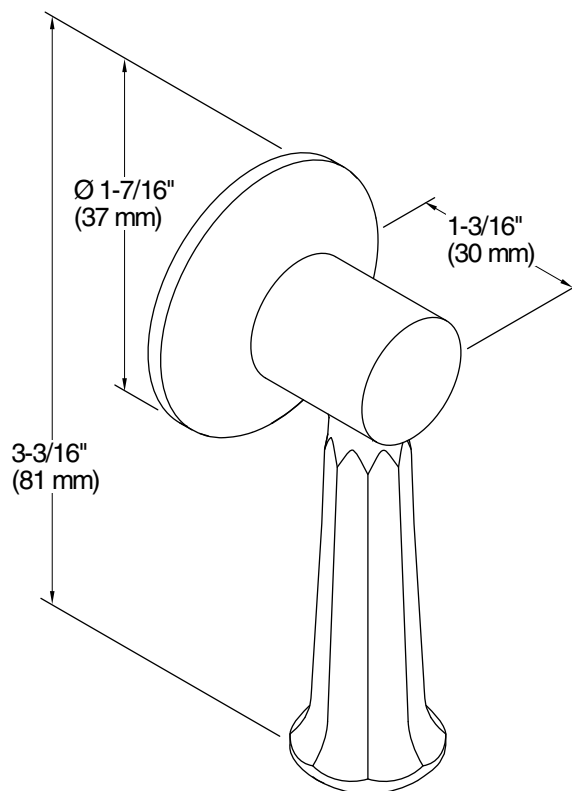

KOHLER®

Kathryn®
Trip lever
K-9131-R

Features

- Mounts vertically
- For use with the K-3940-RA Kathryn one-piece toilet
- Coordinates with other products in the Kathryn collection

Material

- Premium metal construction for durability and reliability
- KOHLER finishes resist corrosion and tarnishing

THE BOLD LOOK
OF **KOHLER®**

Technical Information

All product dimensions are nominal.

Material: Zinc, Stainless Steel