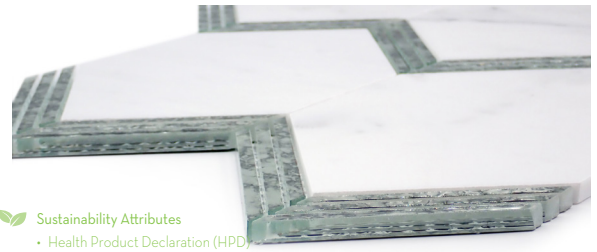

FLOOR / WALL  RESIDENTIAL  COMMERCIAL  INDOOR  OUTDOOR 

Picket Gray

Picket Fawn

Picket Marble

Picket Mirror

Chevron Gray/Fawn | 12"x14"

Chevron Mirror | 12"x12"

Sizes			
	Gray/Fawn 12"x14" Mesh 11.81' x 13.62'	Mirror 12"x12" Mesh 11.73' x 12.05'	11"x15" Mesh 10.59' x 15.04'
Thickness	10mm	8mm	Gray, Fawn, Marble: 10mm Mirror: 8mm
Testing	Shade Variation Rating		
Results*	V2		