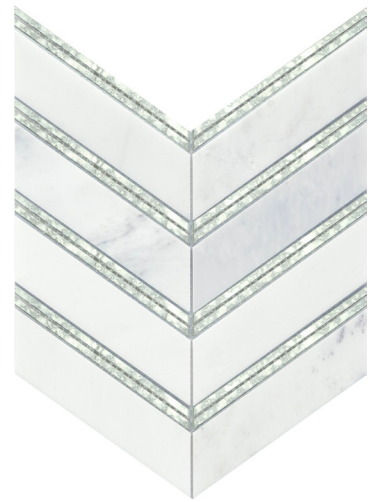

Intrigue™ is inspired by the layers of texture that arise in mixed-material mosaics. A range of neutral overtones are woven together in two design-forward shapes.

INTRIGUE™

Porcelain, Glass & Stone Mosaic

FLOOR / WALL  RESIDENTIAL  COMMERCIAL  INDOOR  OUTDOOR 

Picket Gray

Picket Fawn

Picket Marble

Picket Mirror

Chevron Gray/Fawn | 12"x14"

Chevron Mirror | 12"x12"

Sizes			
	Gray/Fawn 12"x14" Mesh 11.81' x 13.62'	Mirror 12"x12" Mesh 11.73' x 12.05'	11"x15" Mesh 10.59' x 15.04'
Thickness	10mm	8mm	Gray, Fawn, Marble: 10mm Mirror: 8mm
Testing	Shade Variation Rating		
Results*	V2		