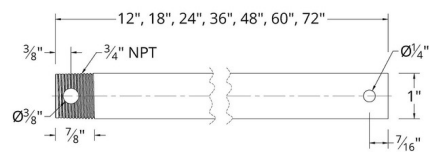

### Specifications

COLOR	N/A
BODY FINISH	Brushed Aluminum
WATTAGE	N/A
DIMMER	N/A
DIMENSIONS	36\"L x 0.75\"W
BULB	N/A
COUNTRY OF ORIGIN	China

CLICK TO VIEW PRODUCT

Notes: