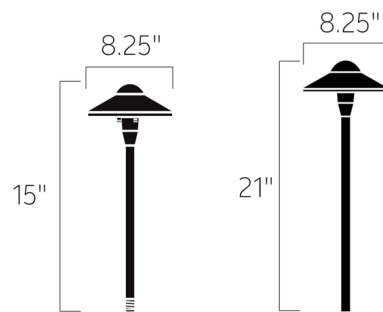

## Dome Path Light 12V

By Kichler

### Description

The Dome Path Light is a durable, practical solution for landscape lighting, featuring thick-wall aluminum construction for withstanding harsh outdoor elements. Its simple, versatile aesthetic works well in many design settings and it casts a pool of light ideal for illuminating sidewalks, stone pathways and lawn areas. The light can also create a hint of intrigue by highlighting boulders, plant beds and other landscape features. Includes an 8 inch slotted in-ground stake and locknut, 24 inches of usable #18-2, SPT-1W leads, and cable connectors. Notes: A transformer is required, sold separately. This fixture is to be used only with a transformer rated a maximum of 300W (25 amps) 15V. The 15 inch fixture is only available in Textured Architectural Bronze.

### Specifications

COLOR	N/A
BODY FINISH	Textured Architectural Bronze
WATTAGE	16W
DIMMER	Not Dimmable
DIMENSIONS	8.25"W x 15"H
BULB INCLUDED	1 x T5/WEDGE/16W/12V Krypton Xenon
OTHER BULB OPTIONS	1 x T5/WEDGE/12V LED
COUNTRY OF ORIGIN	China