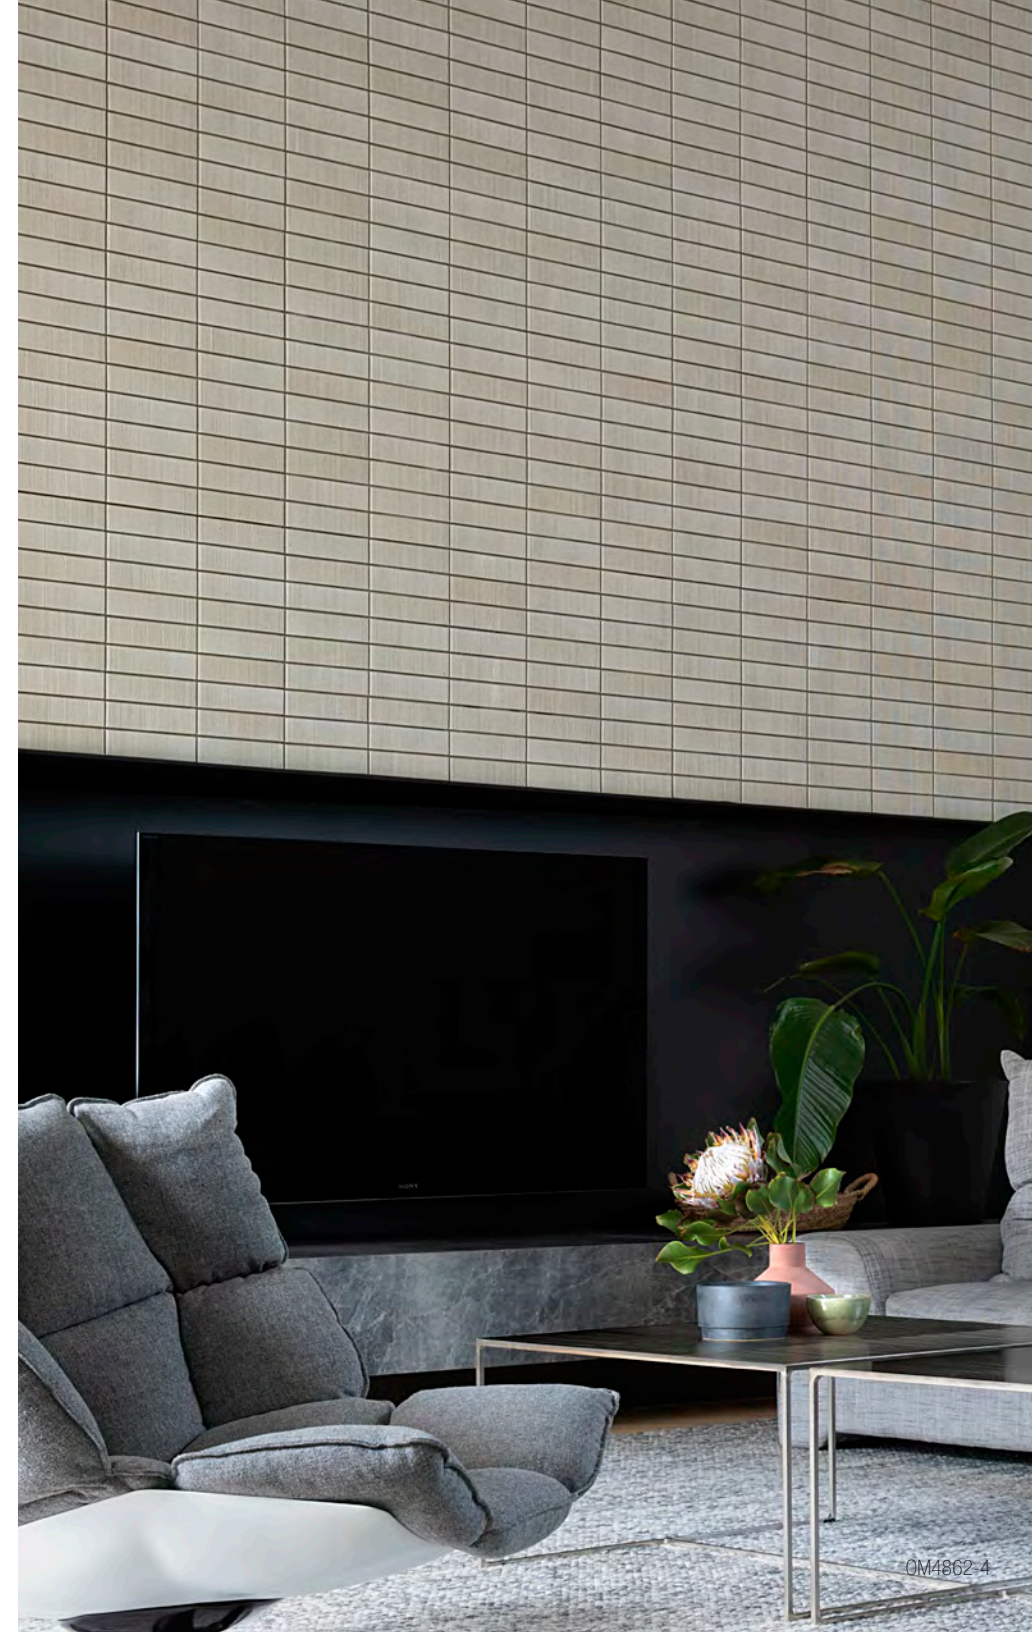

OM4862-4

HIKKAKI

The scratch surface design of Hikkaki is suitable for fireplaces and interior walls, while the individual pieces allow for customized pattern arrangements.

Material: Stoneware/Glazed

Size/Piece: 227 x 60 mm (8.94 x 2.36 in)

Thickness: 15 mm

Joint: 4 mm

Sq Ft/Carton: 8.18 (0.76 m²/Carton)

Pieces/Carton: 52 pieces

Mounting: NA (Loose piece)

★Indicates colors that are in stock in the US.

<https://www.inaxtile.com/products/interior-exterior/hikkaki/>