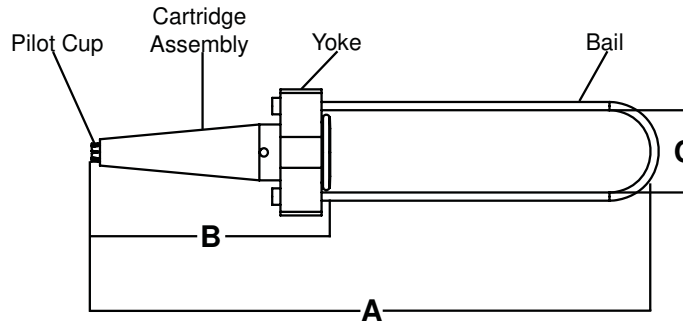

Strandvise®

Strandvise® are used for deadend applications with overhead or down guy wire.

Features

- Rated to hold a minimum of 90% of RBS of the strand used
- Color indicator for easy identification
- "Universal Grades" are recommended for use with Alumoweld, EHS, aluminized and galvanized steel
- "All Grades" are recommended for use on common grade, Siemens-Martin, high strength utility grade, galvanized and aluminized steel strand

3/16" Universal Grade Strand - Red

Wire Range: .145-.215				
Catalog Number	A	B	C	Bail Type
5199	10.12	4.66	1.63	A
5255	12.75	4.66	2.75	E
5261	22.31	4.66	2.75	E

3/8" Universal Grade Strand - Orange

Wire Range: .325-.392				
Catalog Number	A	B	C	Bail Type
5202	12.88	6.47	1.63	A
5252	15.12	6.47	2.25	B
5202L	18.00	6.47	2.00	C
5264	25.00	6.47	2.75	E
5270	31.00	6.47	2.75	E

1/4" Universal Grade Strand - Yellow

Wire Range: .215-.270				
Catalog Number	A	B	C	Bail Type
5200	10.38	4.88	1.63	A
5250	13.87	4.88	2.25	B
5200L	13.87	4.88	1.63	C
5262	22.62	4.88	2.75	E
5268	28.63	4.88	2.75	E

7/16" Universal Grade Strand - Green

Wire Range: .392-.455				
Catalog Number	A	B	C	Bail Type
5203	14.75	6.72	2.06	A
5253-6	17.25	6.72	2.75	D
5203L	21.00	6.72	2.00	C

5/16" Universal Grade Strand - Black