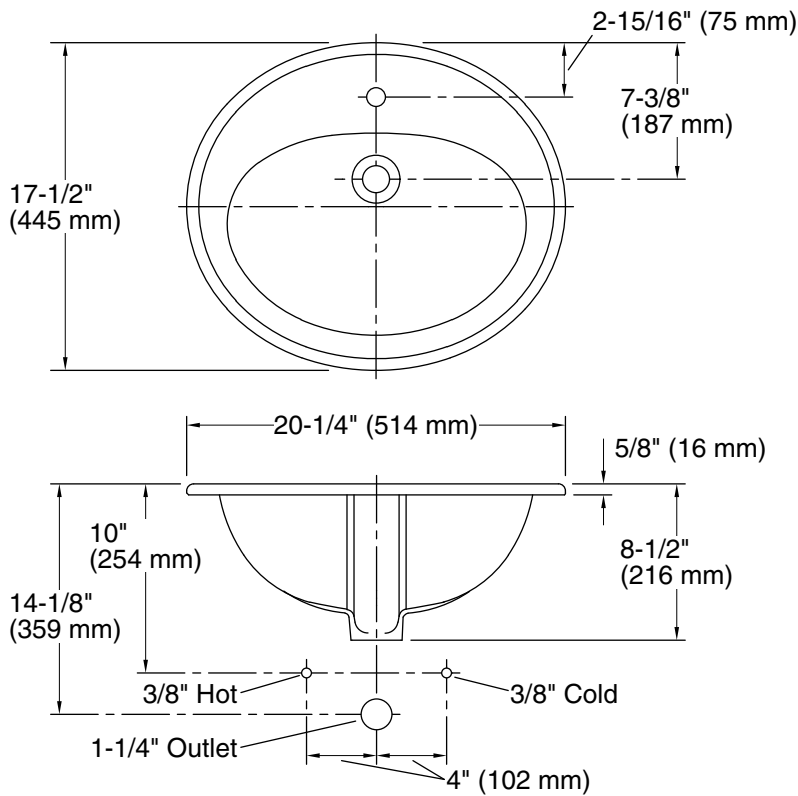

Standard Installation