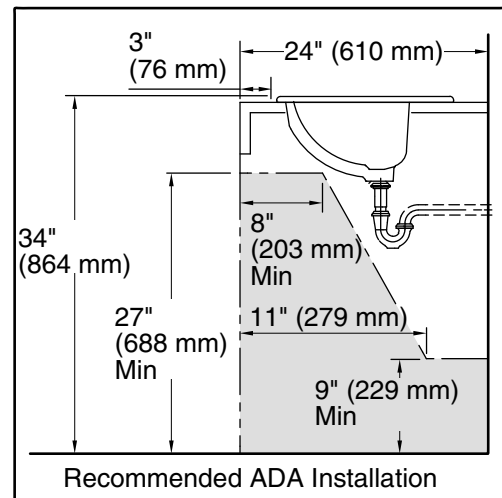

Recommended ADA Installation

Technical Information

All product dimensions are nominal.

Basin configuration:	Single Bowl
Bowl area (Only):	Length: 16" (406 mm) Width: 11" (279 mm) Water depth: 4" (102 mm)
With overflow:	Yes
Number of deck holes:	1
Faucet hole(s):	1-3/8" (35 mm)
Drain hole:	1-3/4" (44 mm)
Template:	1002970-7, required, included

Notes

Install this product according to the installation instructions.

NOTICE: Countertop manufacturer or cutter must use the cut-out template provided with the product, or a current one provided by Kohler Co. (call 1-800-4-KOHLER). Kohler Co. is not responsible for cutout errors when the incorrect cut-out template is used.

ADA, OBC, CSA B651 compliant when installed to the specific requirements of these regulations.