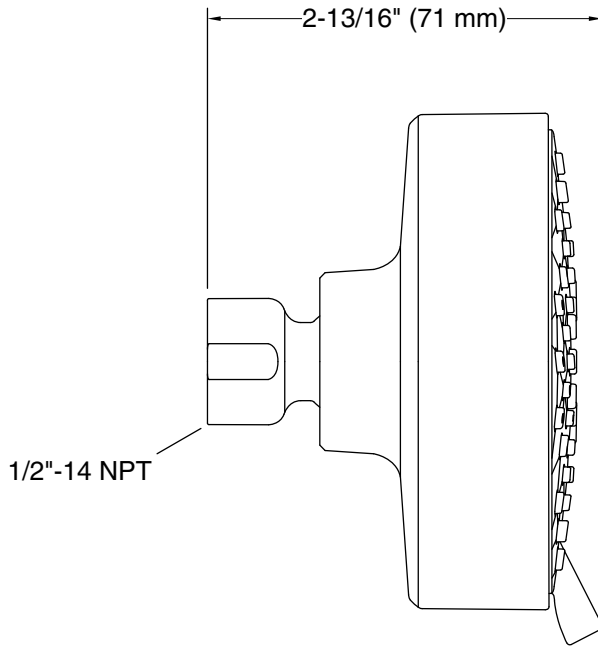

Features

- Showerhead features contemporary design
- Advanced spray engine provides three alternate experiences: wide coverage, intense drenching, and targeted spray
- Wide coverage spray produces an encompassing spray for everyday use
- Intense drenching spray delivers a forceful spray ideal for rinsing shampoo from hair
- Targeted spray is a focused stream for targeting sore muscles or use as a utility spray
- Simple thumb tab smoothly transitions between sprays
- Spray nozzles cover full area of sprayhead
- MasterClean™ sprayface features an easy-to-clean surface that withstands mineral buildup and maximizes spray performance
- 1.5 gpm (5.7 lpm) showerhead flow rate
- 1/2" NPT connection
- This product can help a building earn Water Efficiency points in LEED® Green Building Rating System

Color tiles intended for reference only.

Color Code Description

■ CP Polished Chrome

Technical Information

All product dimensions are nominal.

Spout:

Shower/Rainhead rated max flow: 1.5 gal/min (5.7 l/min)

Notes