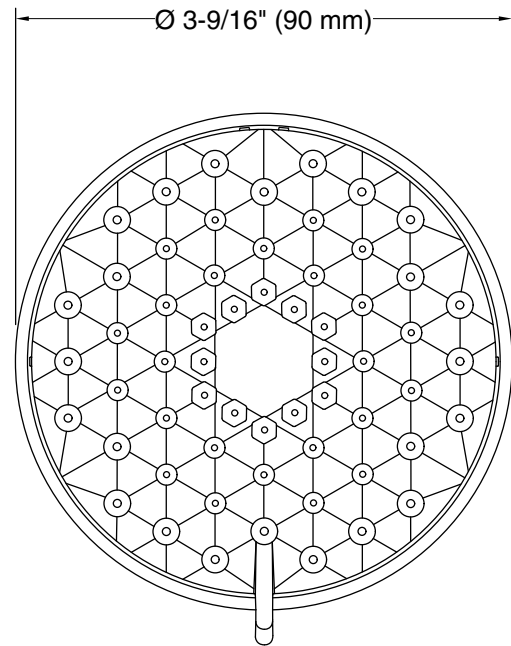

Features

- Showerhead features contemporary design
- Advanced spray engine provides three alternate experiences: wide coverage, intense drenching, and targeted spray
- Wide coverage spray produces an encompassing spray for everyday use
- Intense drenching spray delivers a forceful spray ideal for rinsing shampoo from hair
- Targeted spray is a focused stream for targeting sore muscles or use as a utility spray
- Simple thumb tab smoothly transitions between sprays
- Spray nozzles cover full area of sprayhead
- MasterClean™ sprayface features an easy-to-clean surface that withstands mineral buildup and maximizes spray performance
- 1.5 gpm (5.7 lpm) showerhead flow rate
- 1/2" NPT connection
- This product can help a building earn Water Efficiency points in LEED® Green Building Rating System

Color tiles intended for reference only.

Color Code Description

■ CP Polished Chrome

Technical Information

All product dimensions are nominal.

Spout:

Shower/Rainhead rated max flow: 1.5 gal/min (5.7 l/min)

Notes