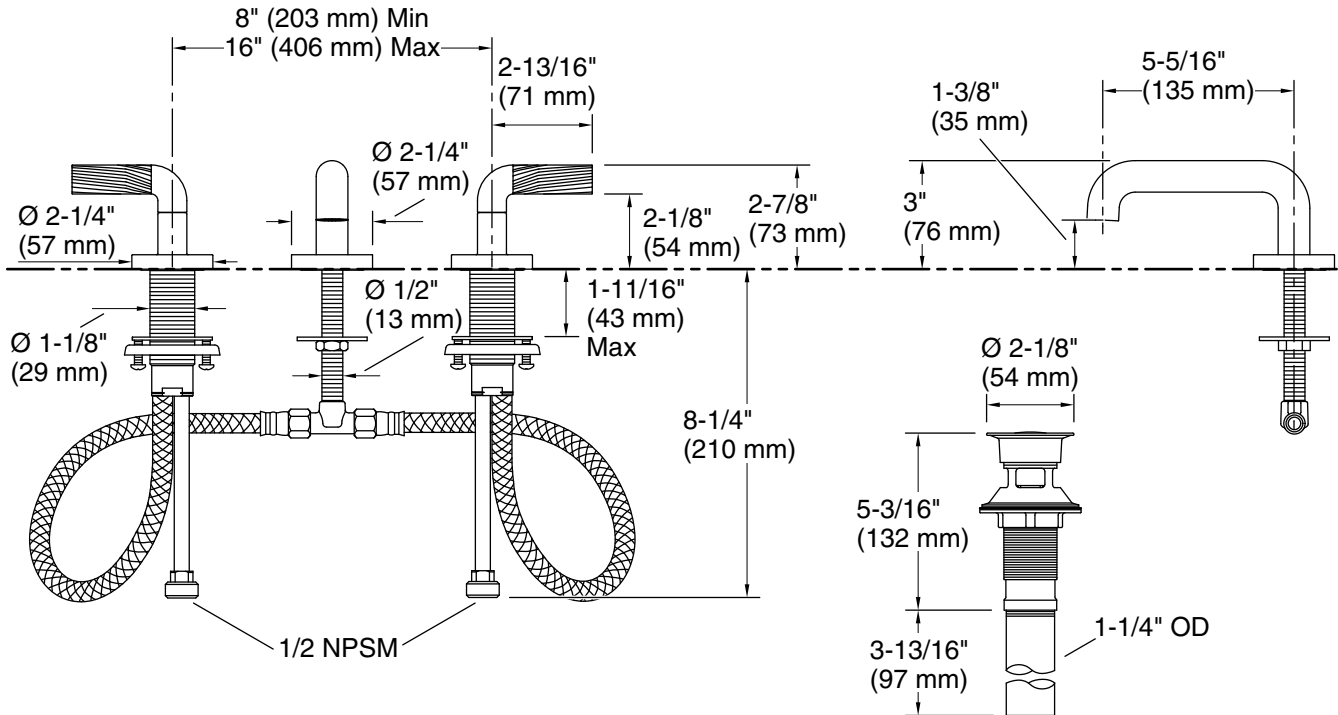

## Features

- Sleek contemporary design
- Solid metal construction for durability and reliability
- Widespread sink faucet for 8" – 16" (203 – 406 mm) centers
- Spout reach is 5-5/16" (135 mm)
- Laminar flow
- Includes soft-touch drain
- 1.2 gpm (4.5 lpm) maximum flow rate

## Technical Information

All product dimensions are nominal.

Faucet flow rate: 1.2 gal/min (4.5 l/min)

Drain included: Yes

Drain with overflow: Yes

Spout:

Spout reach: 2-5/16" (51 mm)