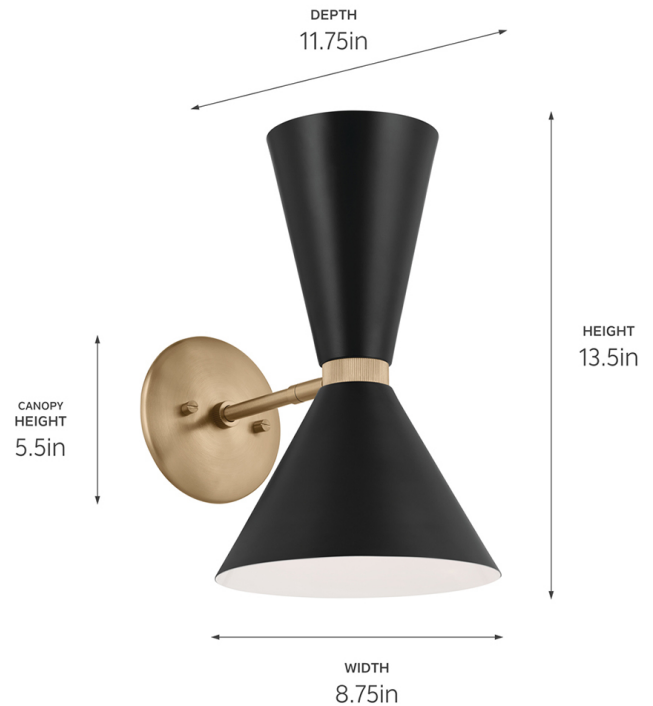

SPECIFICATIONS

Certifications/Qualifications

ADA Compliant	No
Prop65	Yes
Location Rating	Damp
	kichler.com/warranty

Dimensions

Height	13.5"
Width	8.75"
Height From Center Of Wall Opening (Spec Sheet)	7.5"
Depth	11.75"
Weight	3.25 LBS
Canopy Width	5.5"
Canopy Depth	0.75"

Electrical

Input Voltage	120 V

Light Source

Light Source	Bulb
Lamp Included	Not Included
# Of Bulbs/LED Modules	2
Max Or Nominal Watt	60 W
Lamp Type	A, G25
Socket Type	E26 (Medium)
Dimmable	Yes
Dimmable Notes	Dimmable when used with dimmer switch (sold separately); when using LED bulbs, see bulb manufacturer dimming specifications.

Mounting/Installation

Interior/Exterior	Interior Product
Mounting Weight	3.25 LBS
Install Glass Up Or Down	Both
Lead Wire Length	6
Wire Connectors	Wire Nuts

FIXTURE ATTRIBUTES

Housing/Glass

Primary Material	Steel
Shade Included	Yes
Shade Description	Metal Cone Shade
Shade Dimensions	Wide 8.75" large DIA x 5.75" H x 2.25" small DIA + Narrow 5.5" large DIA x 7.25" H x 2.25" small DIA

Product/Ordering Information

Sku	52570CPZBK
Finish	Champagne Bronze™
UPC	783927030526

Finishes

- Champagne Bronze™ | Black
- Champagne Bronze™ | Greige | White
- Champagne Bronze™ | White