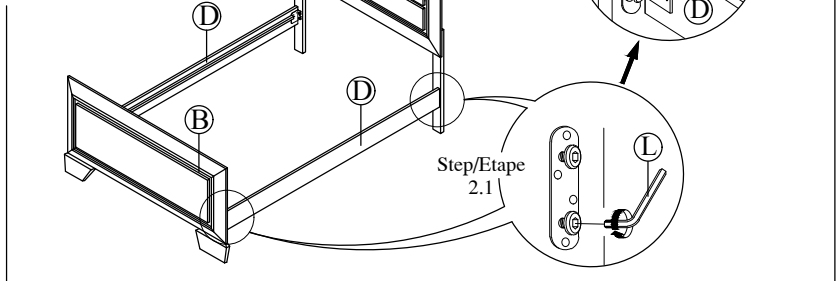

### ASSEMBLY INSTRUCTION / INSTRUCTIONS DE MONTAGE

Thanks you for purchasing this product. Please take time to read and follow the instructions below. Check that you have all parts and hardware before assembly. Parts apparently missing are often found in the packing materials. If you do not have the parts listed, call us and they will be sent to you immediately.

NO	PARTS LIST / LISTE DE PIÈCES		NO	HARDWARE LIST / LISTE DE QUINCAILLERIE		
A		Headboard / Tete de lit	1	G	Bolt / Boulon 30mm	6
B		Footboard / Pied de lit	1	H	SpringWasher / Rondelle de ressort	6
CL		Headboard L Leg / Pied	1	I	Washer / Rondelle Plate Ø1/4" x 13mm	6
CR		Headboard R Leg / Pied	1	J	Screw / Vis	8
D		Side Rail / Longerons	2	K	Allen Key / Clé Allen M4	1
E		Slat / Lattes	4	L	Allen Key / Clé Allen M5	1
F		Support Leg / Support pour transverses	4	* Hardware set in 1904T-1 / 1904TGY-1 for assembly		