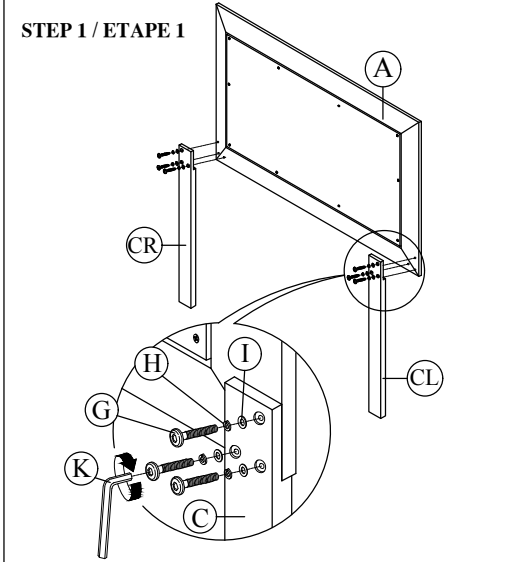

### ASSEMBLY INSTRUCTION / INSTRUCTIONS DE MONTAGE

Thanks you for purchasing this product. Please take time to read and follow the instructions below. Check that you have all parts and hardware before assembly. Parts apparently missing are often found in the packing materials. If you do not have the parts listed, call us and they will be sent to you immediately.

NO	PARTS LIST / LISTE DE PIÈCES		NO	HARDWARE LIST / LISTE DE QUINCAILLERIE		
A		Headboard / Tete de lit	1	G	Bolt / Boulon 30mm	6
B		Footboard / Pied de lit	1	H	SpringWasher / Rondelle de ressort	6
CL		Headboard L Leg / Pied	1	I	Washer / Rondelle Plate Ø1/4" x 13mm	6
CR		Headboard R Leg / Pied	1	J	Screw / Vis	8
D		Side Rail / Longerons	2	K	Allen Key / Clé Allen M4	1
E		Slat / Lattes	4	L	Allen Key / Clé Allen M5	1
F		Support Leg / Support pour transverses	4	* Hardware set in 1904T-1 / 1904TGY-1 for assembly		