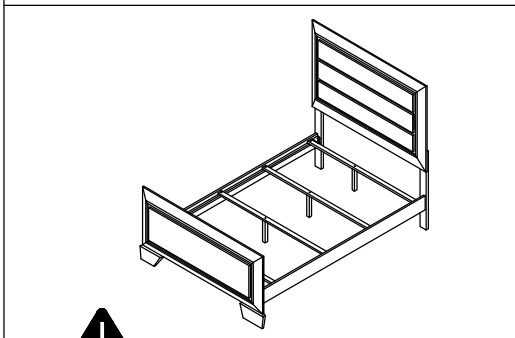

### ASSEMBLY INSTRUCTION / INSTRUCTIONS DE MONTAGE

Thanks you for purchasing this product. Please take time to read and follow the instructions below. Check that you have all parts and hardware before assembly. Parts apparently missing are often found in the packing materials. If you do not have the parts listed, call us and they will be sent to you immediately.

NO	PARTS LIST / LISTE DE PIÈCES		NO	HARDWARE LIST / LISTE DE QUINCAILLERIE		
A		Headboard / Tete de lit	1	G	Bolt / Boulon 30mm	6
B		Footboard / Pied de lit	1	H	SpringWasher / Rondelle de ressort	6
CL		Headboard L Leg / Pied	1	I	Washer / Rondelle Plate Ø1/4" x 13mm	6
CR		Headboard R Leg / Pied	1	J	Screw / Vis	8
D		Side Rail / Longerons	2	K	Allen Key / Clé Allen M4	1
E		Slat / Lattes	4	L	Allen Key / Clé Allen M5	1
F		Support Leg / Support pour transverses	4	* Hardware set in 1904T-1 / 1904TGY-1 for assembly		