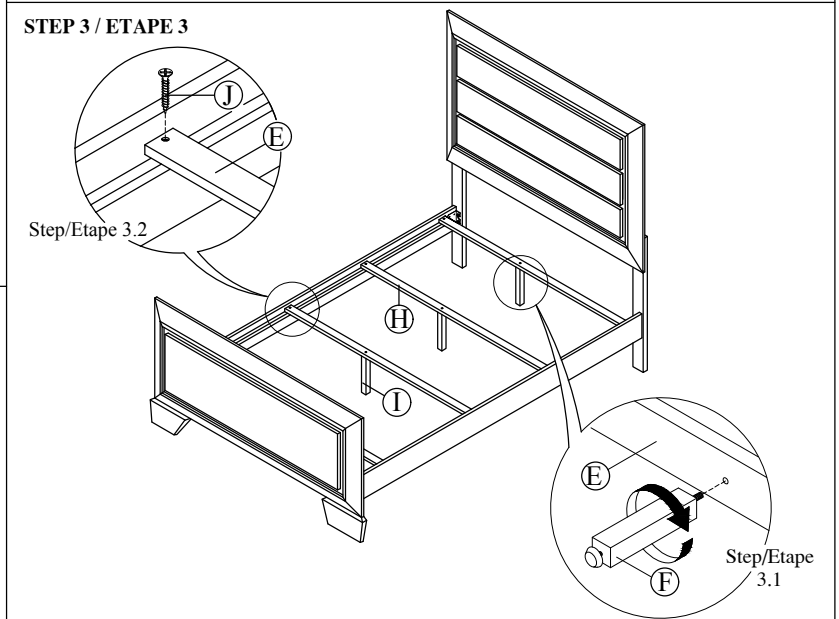

### ASSEMBLY INSTRUCTION / INSTRUCTIONS DE MONTAGE

Thanks you for purchasing this product. Please take time to read and follow the instructions below. Check that you have all parts and hardware before assembly. Parts apparently missing are often found in the packing materials. If you do not have the parts listed, call us and they will be sent to you immediately.

NO	PARTS LIST / LISTE DE PIÈCES		NO	HARDWARE LIST / LISTE DE QUINCAILLERIE		
A		Headboard / Tete de lit	1	G	Bolt / Boulon 30mm	6
B		Footboard / Pied de lit	1	H	SpringWasher / Rondelle de ressort	6
CL		Headboard L Leg / Pied	1	I	Washer / Rondelle Plate Ø1/4" x 13mm	6
CR		Headboard R Leg / Pied	1	J	Screw / Vis	8
D		Side Rail / Longerons	2	K	Allen Key / Clé Allen M4	1
E		Slat / Lattes	4	L	Allen Key / Clé Allen M5	1
F		Support Leg / Support pour transverses	4	* Hardware set in 1904T-1 / 1904TGY-1 for assembly		