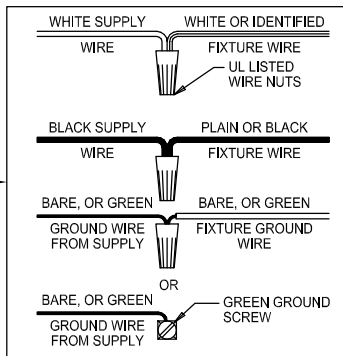

CAUTION: Read instructions carefully and turn electricity off at main circuit breaker panel before beginning installation.

3816, 3817, 3818, 3871, 3872, 3873

WARNING - If any Special Control Devices are used with this Fixture, Follow the Instructions Carefully to assure full compliance with N.E.C. requirements. If there are any questions, contact a Qualified Electrical Contractor.

CAUTION - All glass is fragile, use care when handling Glass component(s) and or Lamp(s).

WARNING - This product contains chemicals known to the State of California to cause cancer, birth defects and /or other reproductive harm. Thoroughly wash hands after installing, handling, cleaning, or otherwise touching this product.

ASSEMBLY STEPS:

PASOS PARA ENSAMBLAR:

MODE D'ASSEMBLAGE:

1. E,D → A
2. B → A,C
3. F → G
4. H → D
5. K → J
6. L → I
7. M,N,O,P → L
8. Q,R → L

B, C, G & K
(NOT FURNISHED)
(NO INCLUIDA)
(NON FOURNIE)