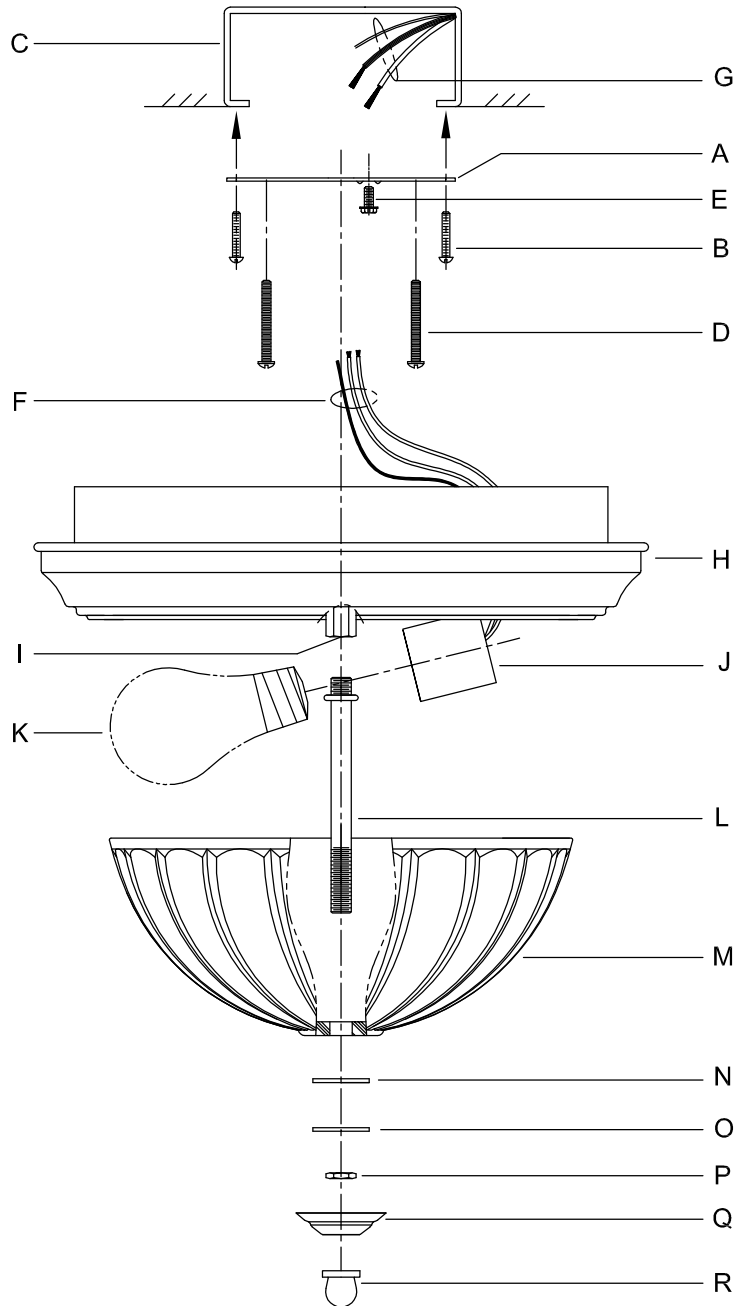

CAUTION: Read instructions carefully and turn electricity off at main circuit breaker panel before beginning installation.

3816, 3817, 3818, 3871, 3872, 3873

WARNING - If any Special Control Devices are used with this Fixture, Follow the Instructions Carefully to assure full compliance with N.E.C. requirements. If there are any questions, contact a Qualified Electrical Contractor.

ASSEMBLY STEPS:

PASOS PARA ENSAMBLAR:

MODE D'ASSEMBLAGE:

1. E,D → A
2. B → A,C
3. F → G
4. H → D
5. K → J
6. L → I
7. M,N,O,P → L
8. Q,R → L

B, C, G & K
(NOT FURNISHED)
(NO INCLUIDA)
(NON FOURNIE)