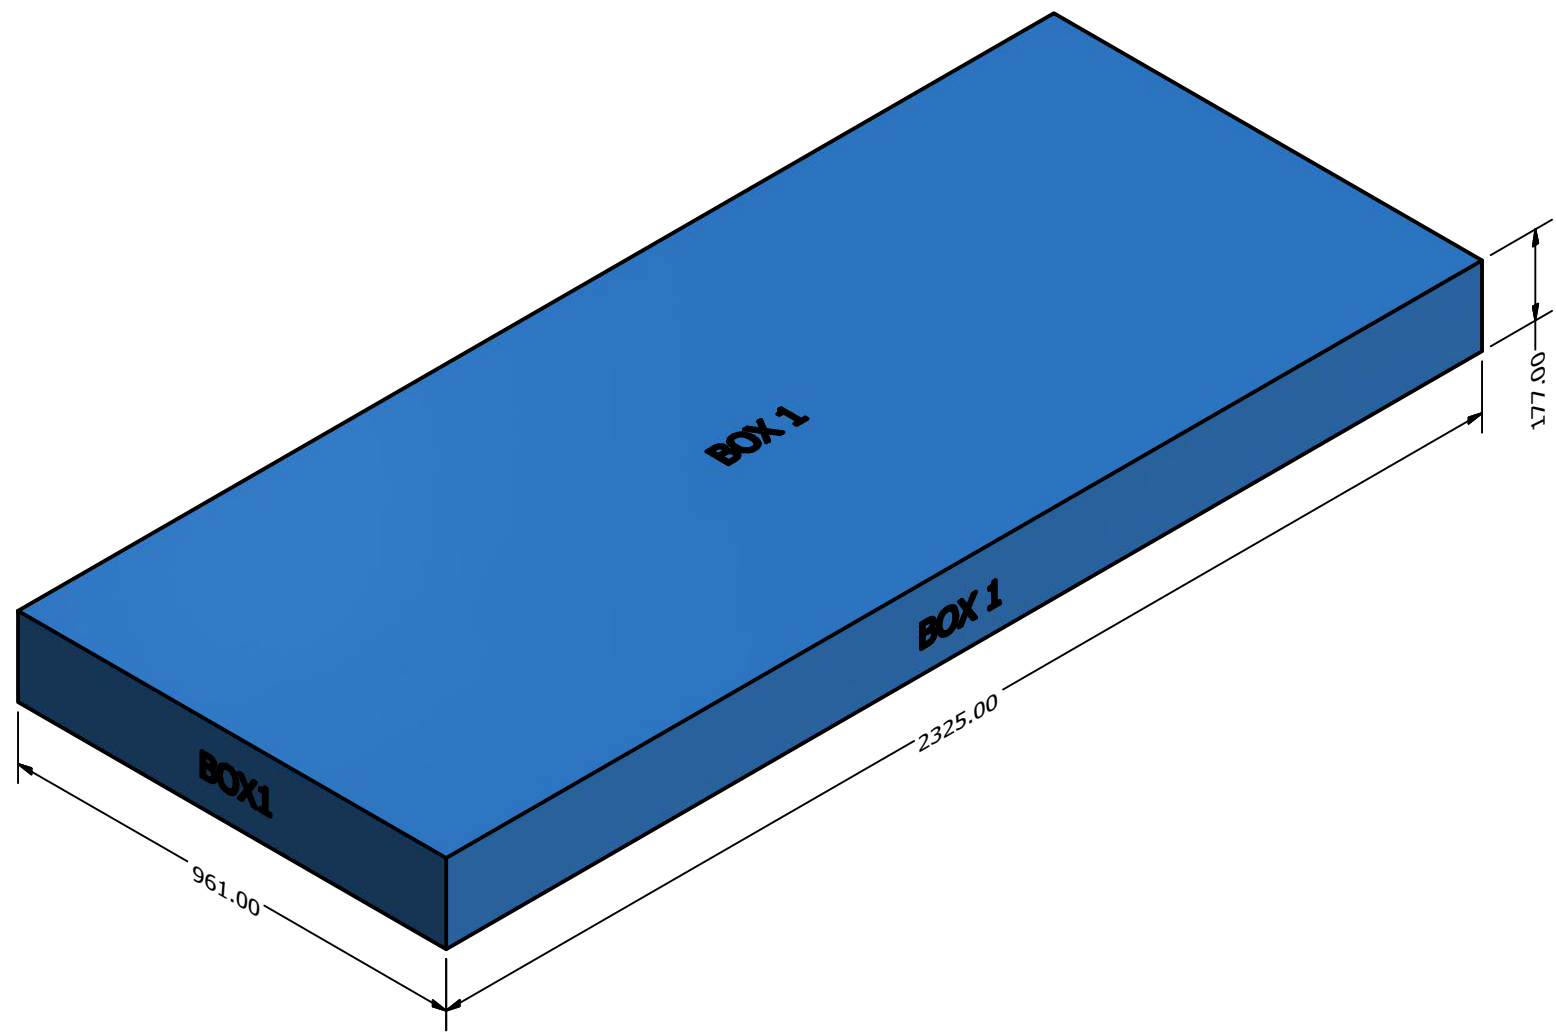

2304185 9x6 WHITE BELLEROSE GREENHOUSE Container Loading Diagram

(1 set=7 boxes 40 sets/40HQ, 20 pallets/ 40HQ, Gross Weight: 15080kg)

Top view

Pallet A * 20

Side view

End view

DRAWN Rudy		TITLE		
CHECKED				
QA		DWG NO		
MFG				
APPROVED		SIZE D	REV	
		SCALE 1 / 20	SHEET 1 OF 1	

Pallet A (2 sets /pallet)

DRAWN		TITLE		
CHECKED		TITLE		
QA		TITLE		
MFG		TITLE		
APPROVED		TITLE		
		SIZE	DWG NO	REV
		D		
		SCALE	SHEET 1 OF 1	
		1 : 10		

BOX1: 91kg

BOX2: 20kg

BOX3: 71kg

BOX4: 75kg

BOX5:56kg