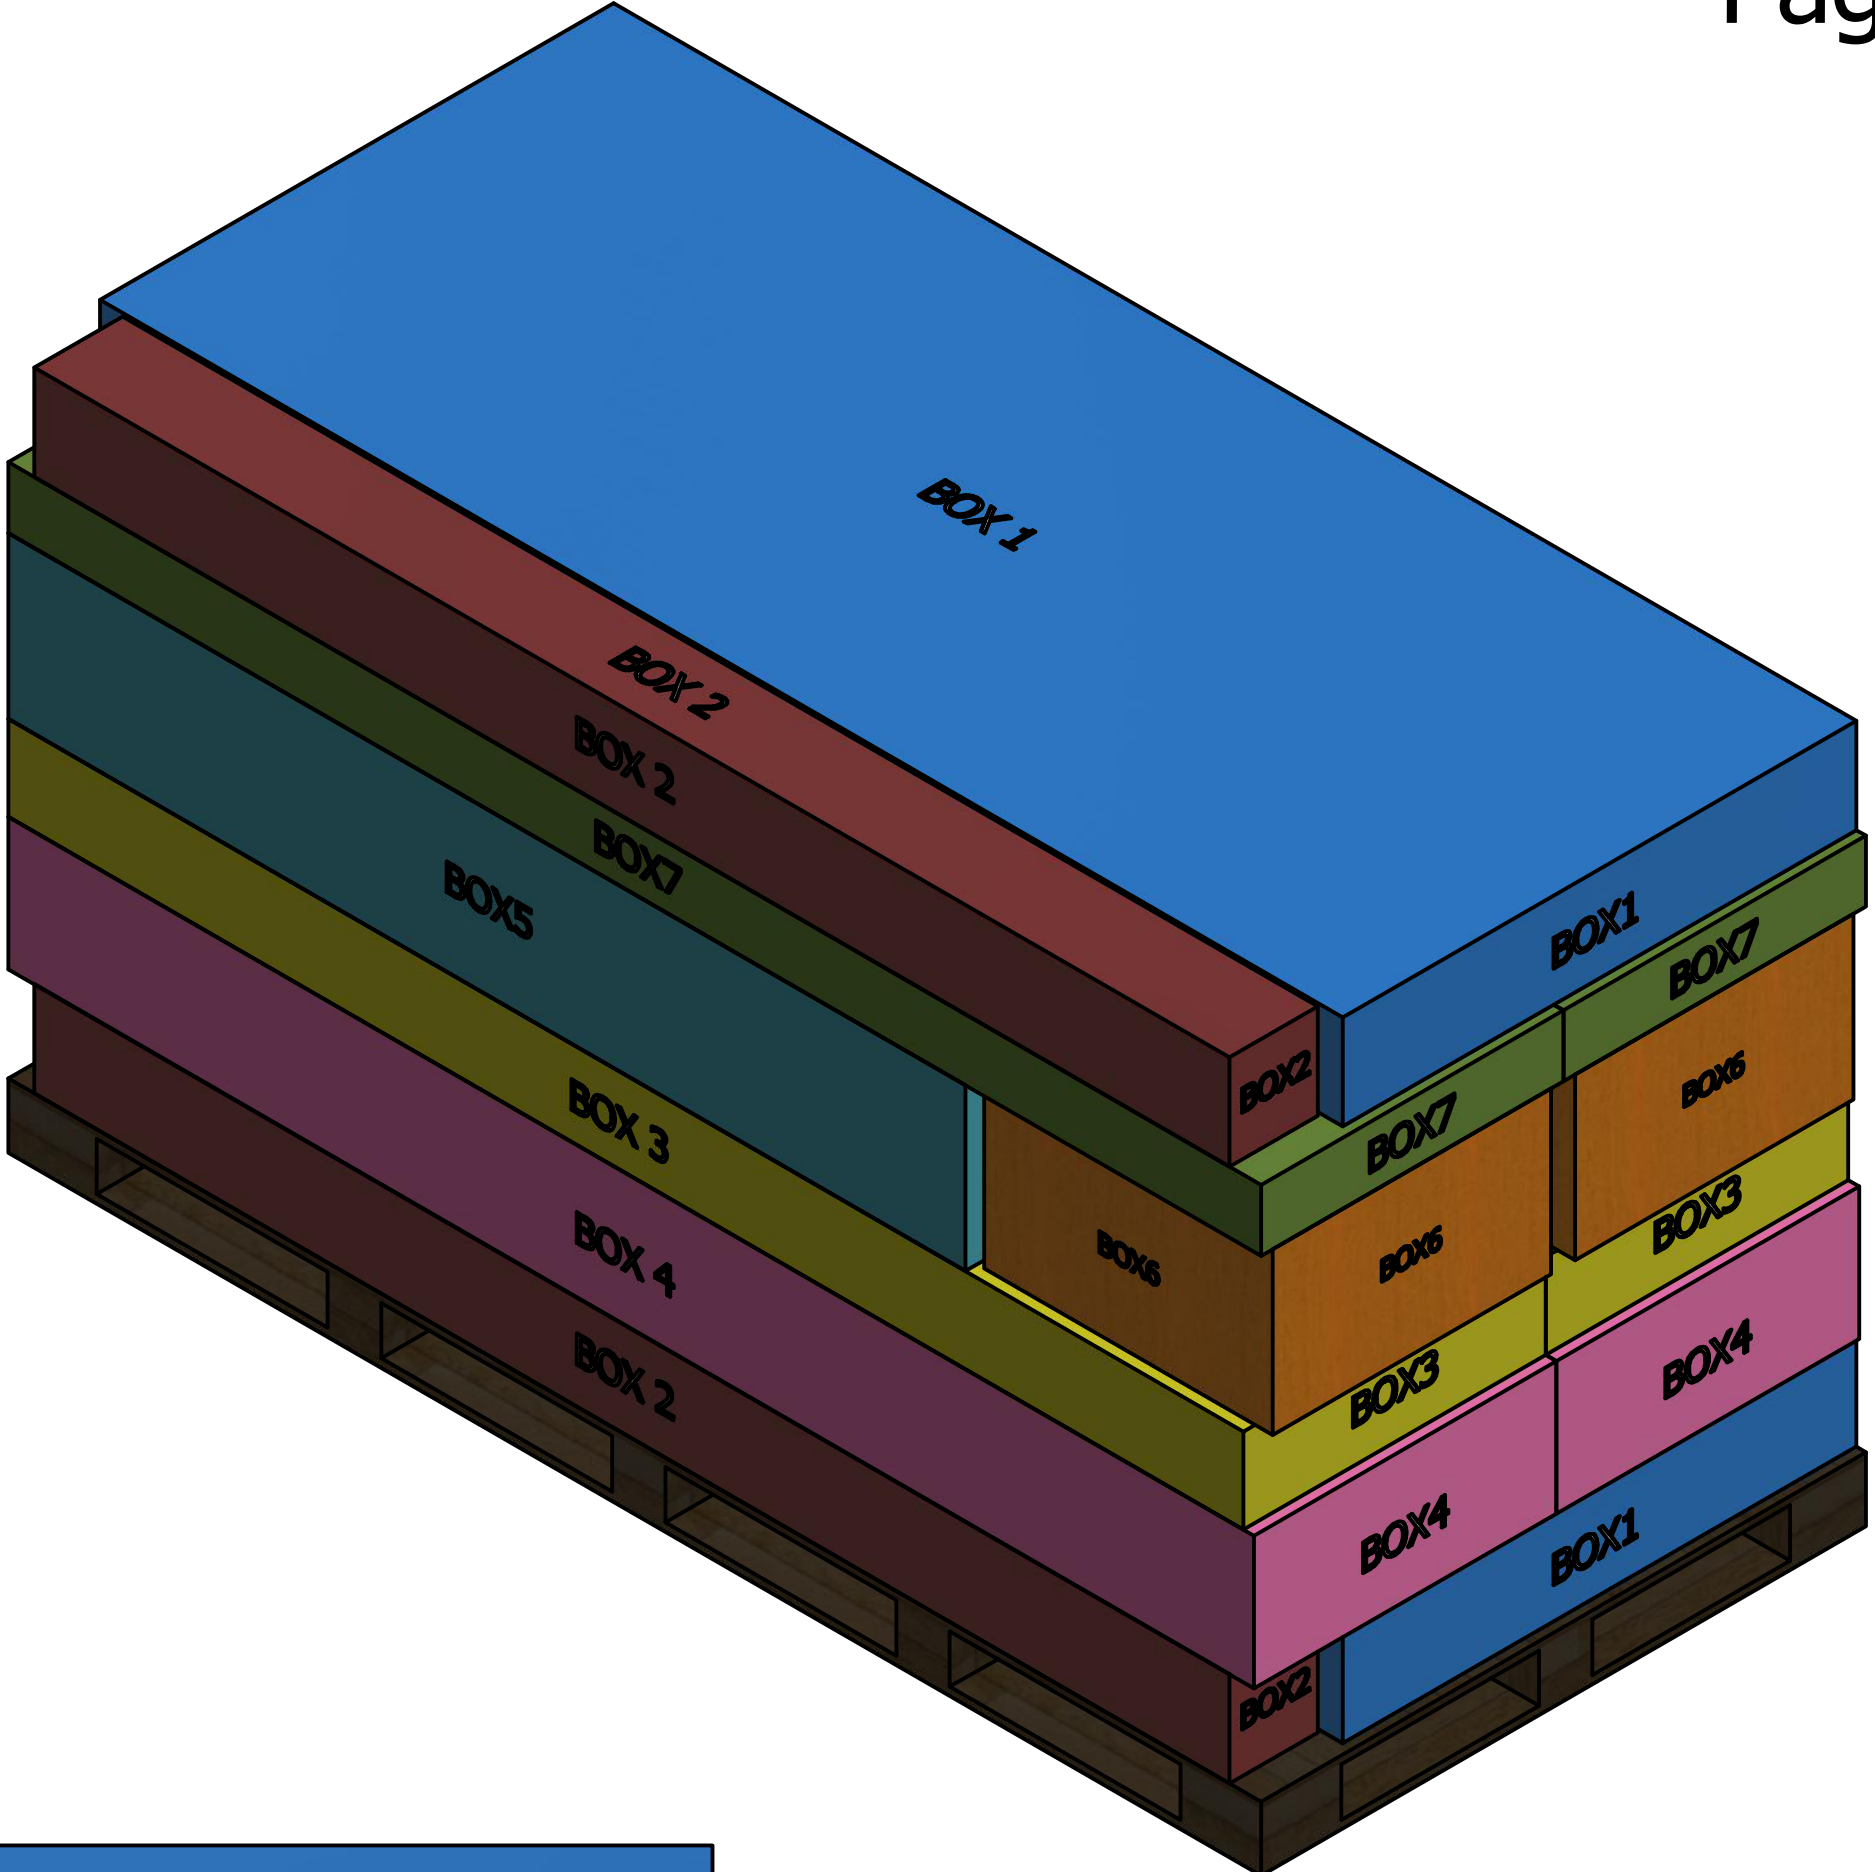

2304185 9x6 WHITE BELLEROSE GREENHOUSE Container Loading Diagram

(1 set=7 boxes 40 sets/40HQ, 20 pallets/ 40HQ, Gross Weight: 15080kg)

Top view

Pallet A * 20

Side view

End view

DRAWN Rudy		TITLE		
CHECKED				
QA		DWG NO		
MFG				
APPROVED		SIZE D	REV	
		SCALE 1 / 20	SHEET 1 OF 1	

Pallet A (2 sets /pallet)

DRAWN		TITLE		
CHECKED		TITLE		
QA		TITLE		
MFG		TITLE		
APPROVED		TITLE		
		SIZE	DWG NO	REV
		D		
		SCALE	SHEET 1 OF 1	
		1 : 10		

BOX1: 91kg

BOX2: 20kg

BOX3: 71kg

BOX4: 75kg

BOX5:56kg

BOX6:12kg

BOX7:37kg

DRAWN				
CHECKED		TITLE		
QA				
MFG				
APPROVED				
		SIZE	DWG NO	REV
		D		
		SCALE	SHEET 1 OF 1	
		1 / 12		