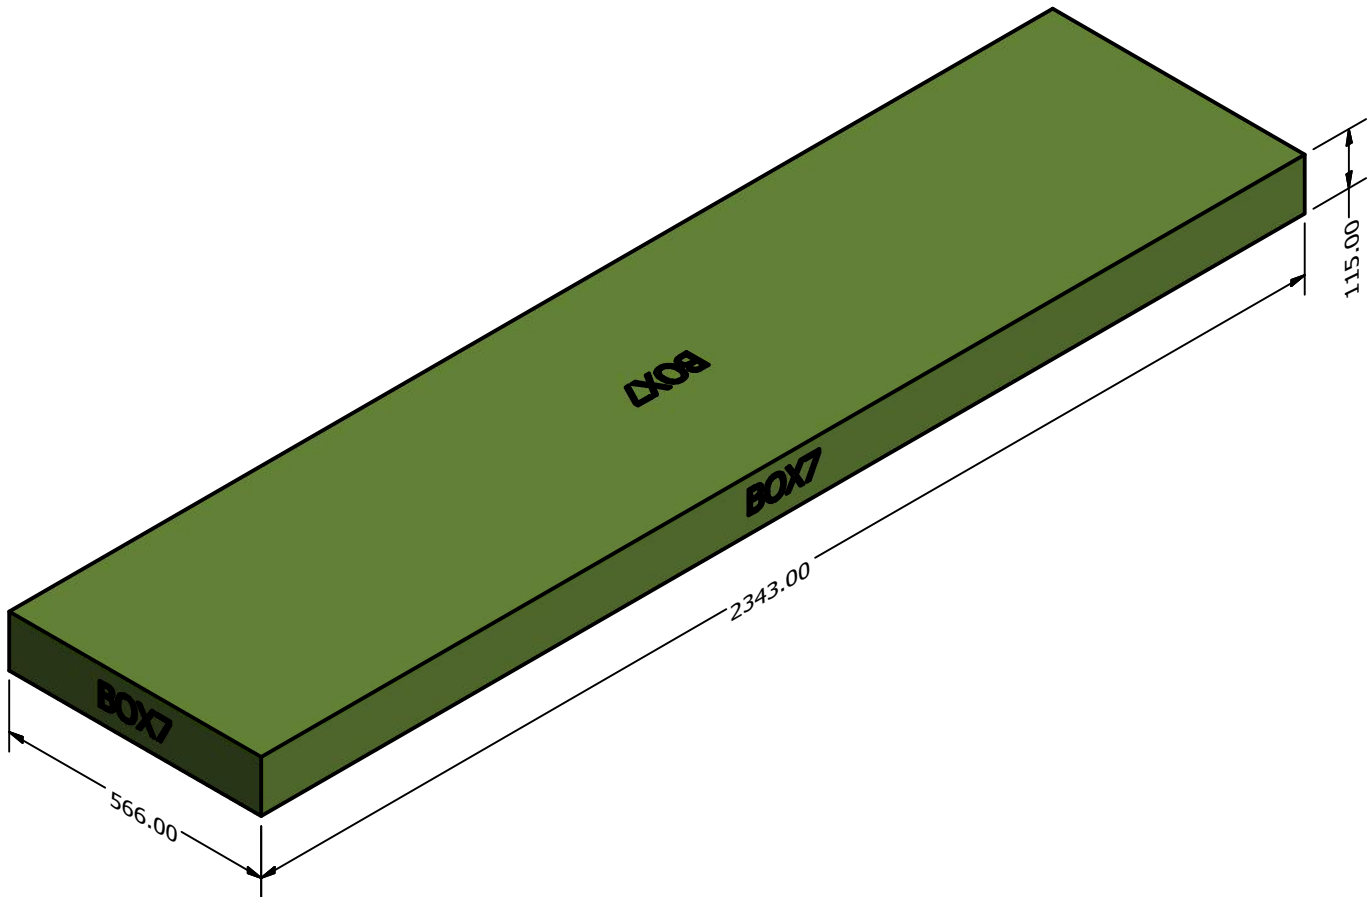

2304185 9x6 WHITE BELLEROSE GREENHOUSE Container Loading Diagram

(1 set=7 boxes 40 sets/40HQ, 20 pallets/ 40HQ, Gross Weight: 15080kg)

Top view

Pallet A * 20

Side view

End view

DRAWN Rudy		TITLE		
CHECKED				
QA		DWG NO		
MFG				
APPROVED		SIZE D	REV	
		SCALE 1 / 20	SHEET 1 OF 1	

Pallet A (2 sets /pallet)

DRAWN		TITLE		
CHECKED		TITLE		
QA		TITLE		
MFG		TITLE		
APPROVED		TITLE		
		SIZE	DWG NO	REV
		D		
		SCALE	SHEET 1 OF 1	
		1 : 10		

BOX1: 91kg

BOX2: 20kg

BOX3: 71kg

BOX4: 75kg

BOX5:56kg

BOX6:12kg

BOX7:37kg

DRAWN				
CHECKED		TITLE		
QA				
MFG				
APPROVED				
		SIZE	DWG NO	REV
		D		
		SCALE	SHEET 1 OF 1	
		1 / 12		