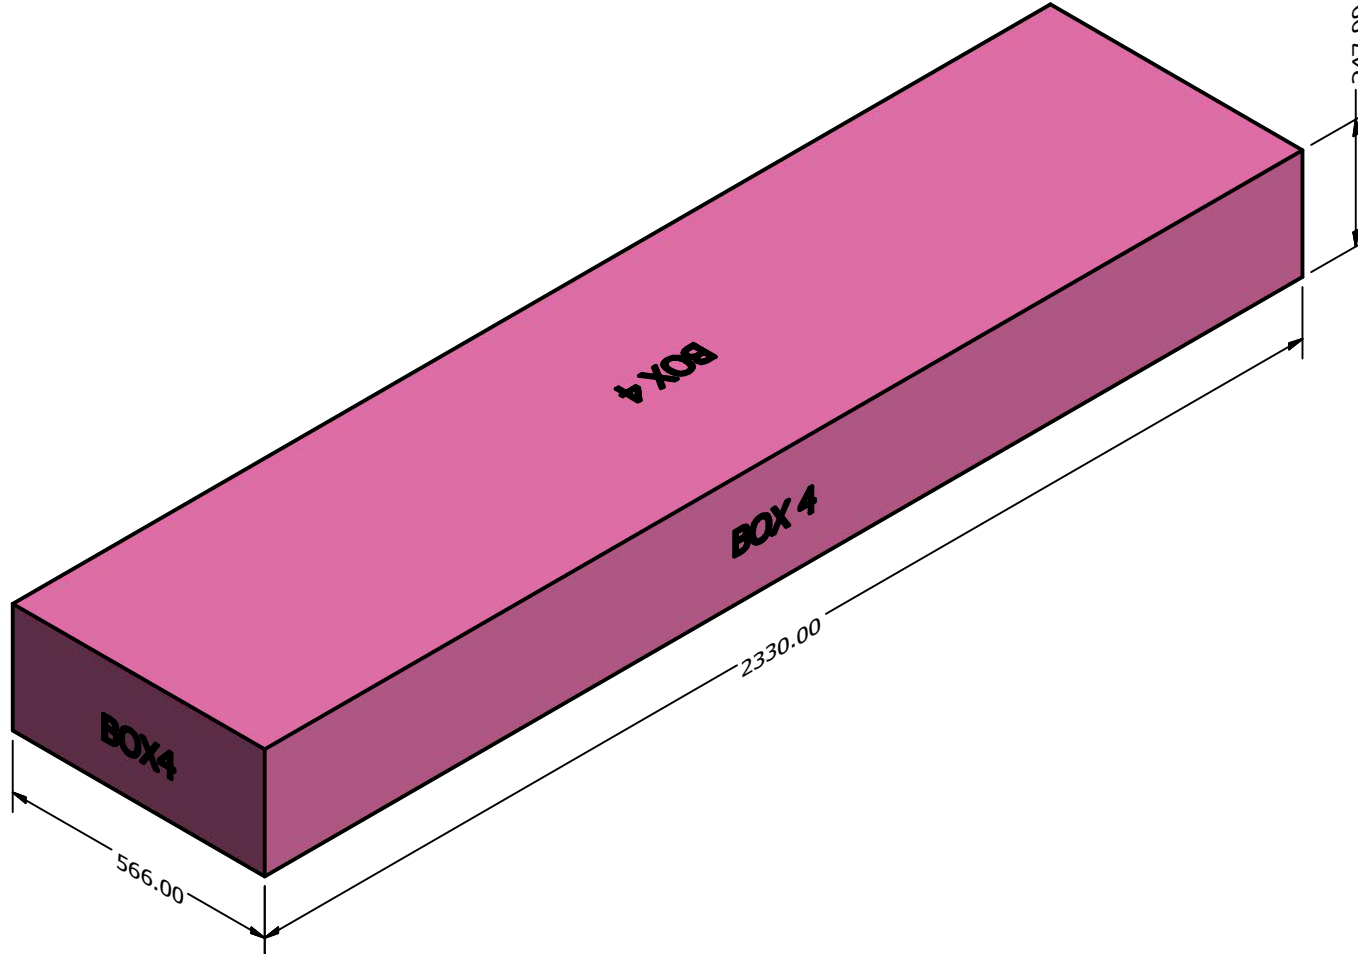

2304185 9x6 WHITE BELLEROSE GREENHOUSE Container Loading Diagram

(1 set=7 boxes 40 sets/40HQ, 20 pallets/ 40HQ, Gross Weight: 15080kg)

Top view

Pallet A * 20

Side view

End view

DRAWN Rudy		TITLE		
CHECKED				
QA		DWG NO		
MFG				
APPROVED		SIZE D	REV	
		SCALE 1 / 20	SHEET 1 OF 1	

Pallet A (2 sets /pallet)

DRAWN		TITLE		
CHECKED		TITLE		
QA		TITLE		
MFG		TITLE		
APPROVED		TITLE		
		SIZE	DWG NO	REV
		D		
		SCALE	SHEET 1 OF 1	
		1 : 10		

BOX1: 91kg

BOX2: 20kg

BOX3: 71kg

BOX4: 75kg

BOX5:56kg

BOX6:12kg

BOX7:37kg

DRAWN				
CHECKED		TITLE		
QA				
MFG				
APPROVED				
		SIZE	DWG NO	REV
		D		
		SCALE	SHEET 1 OF 1	
		1 / 12		