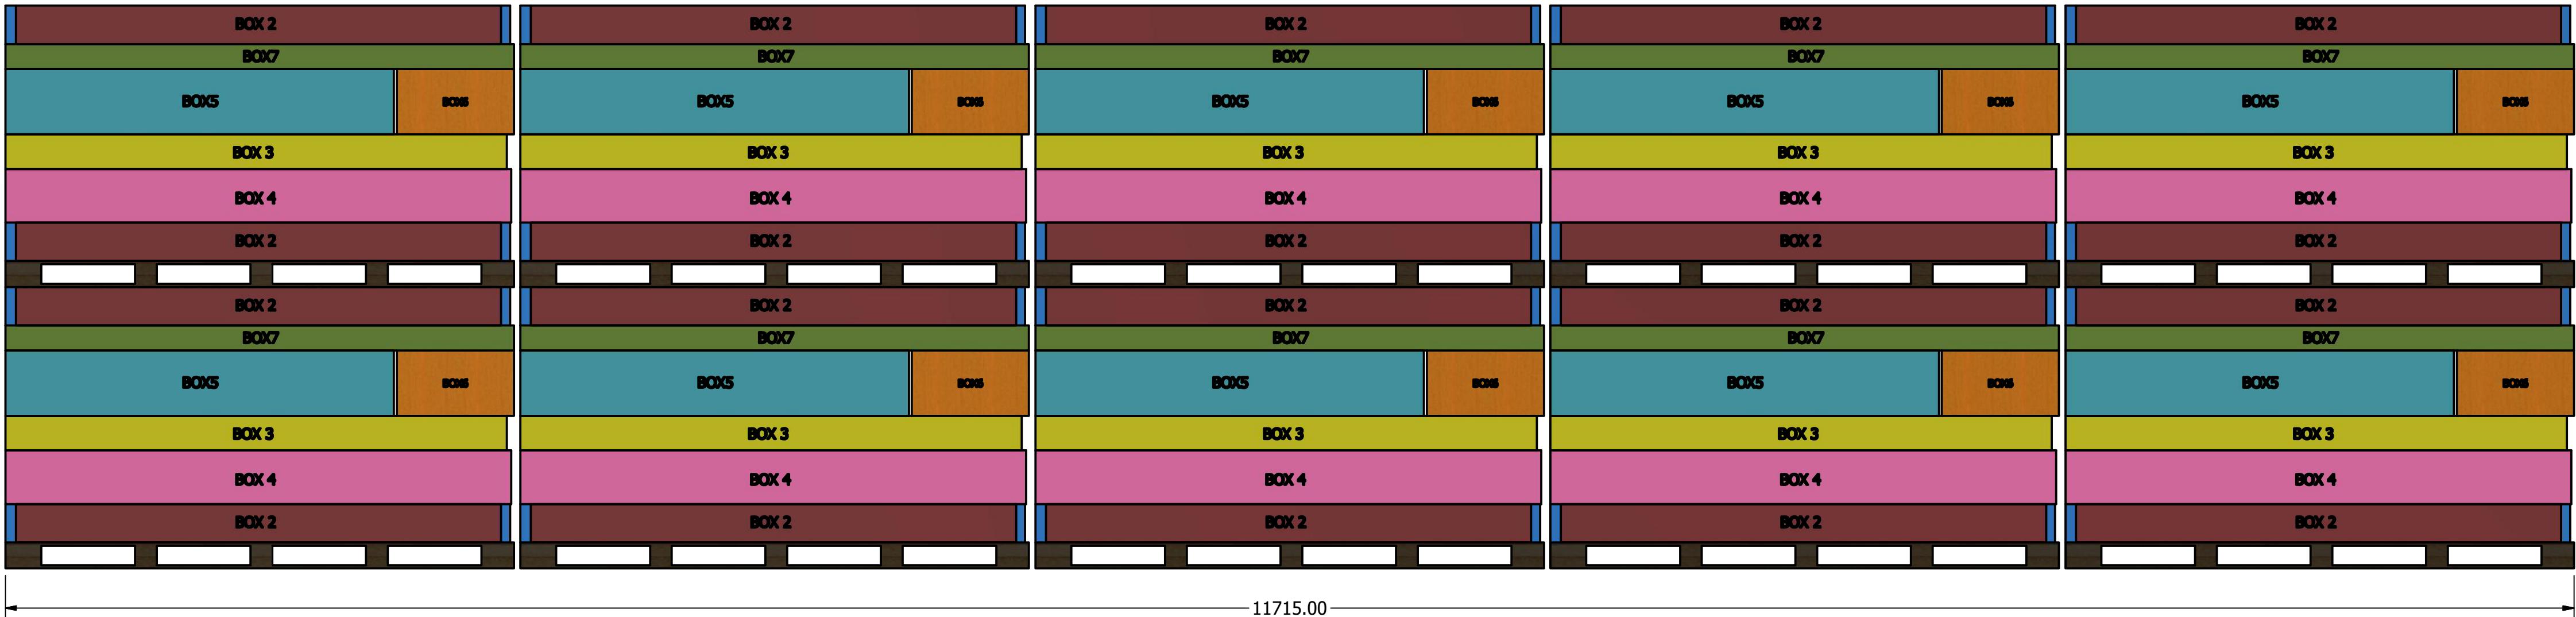

2304185 9x6 WHITE BELLEROSE GREENHOUSE Container Loading Diagram

(1 set=7 boxes 40 sets/40HQ, 20 pallets/ 40HQ, Gross Weight: 15080kg)

Top view

Pallet A * 20

Side view

End view

DRAWN Rudy		TITLE		
CHECKED				
QA		DWG NO		
MFG				
APPROVED		SIZE D	REV	
		SCALE 1 / 20	SHEET 1 OF 1	

Pallet A (2 sets /pallet)

DRAWN		TITLE		
CHECKED		TITLE		
QA		TITLE		
MFG		TITLE		
APPROVED		TITLE		
		SIZE	DWG NO	REV
		D		
		SCALE	SHEET 1 OF 1	
		1 : 10		

BOX1: 91kg

BOX2: 20kg

BOX3: 71kg

BOX4: 75kg

BOX5:56kg

BOX6:12kg

BOX7:37kg

DRAWN				
CHECKED		TITLE		
QA				
MFG				
APPROVED				
		SIZE	DWG NO	REV
		D		
		SCALE	SHEET 1 OF 1	
		1 / 12		