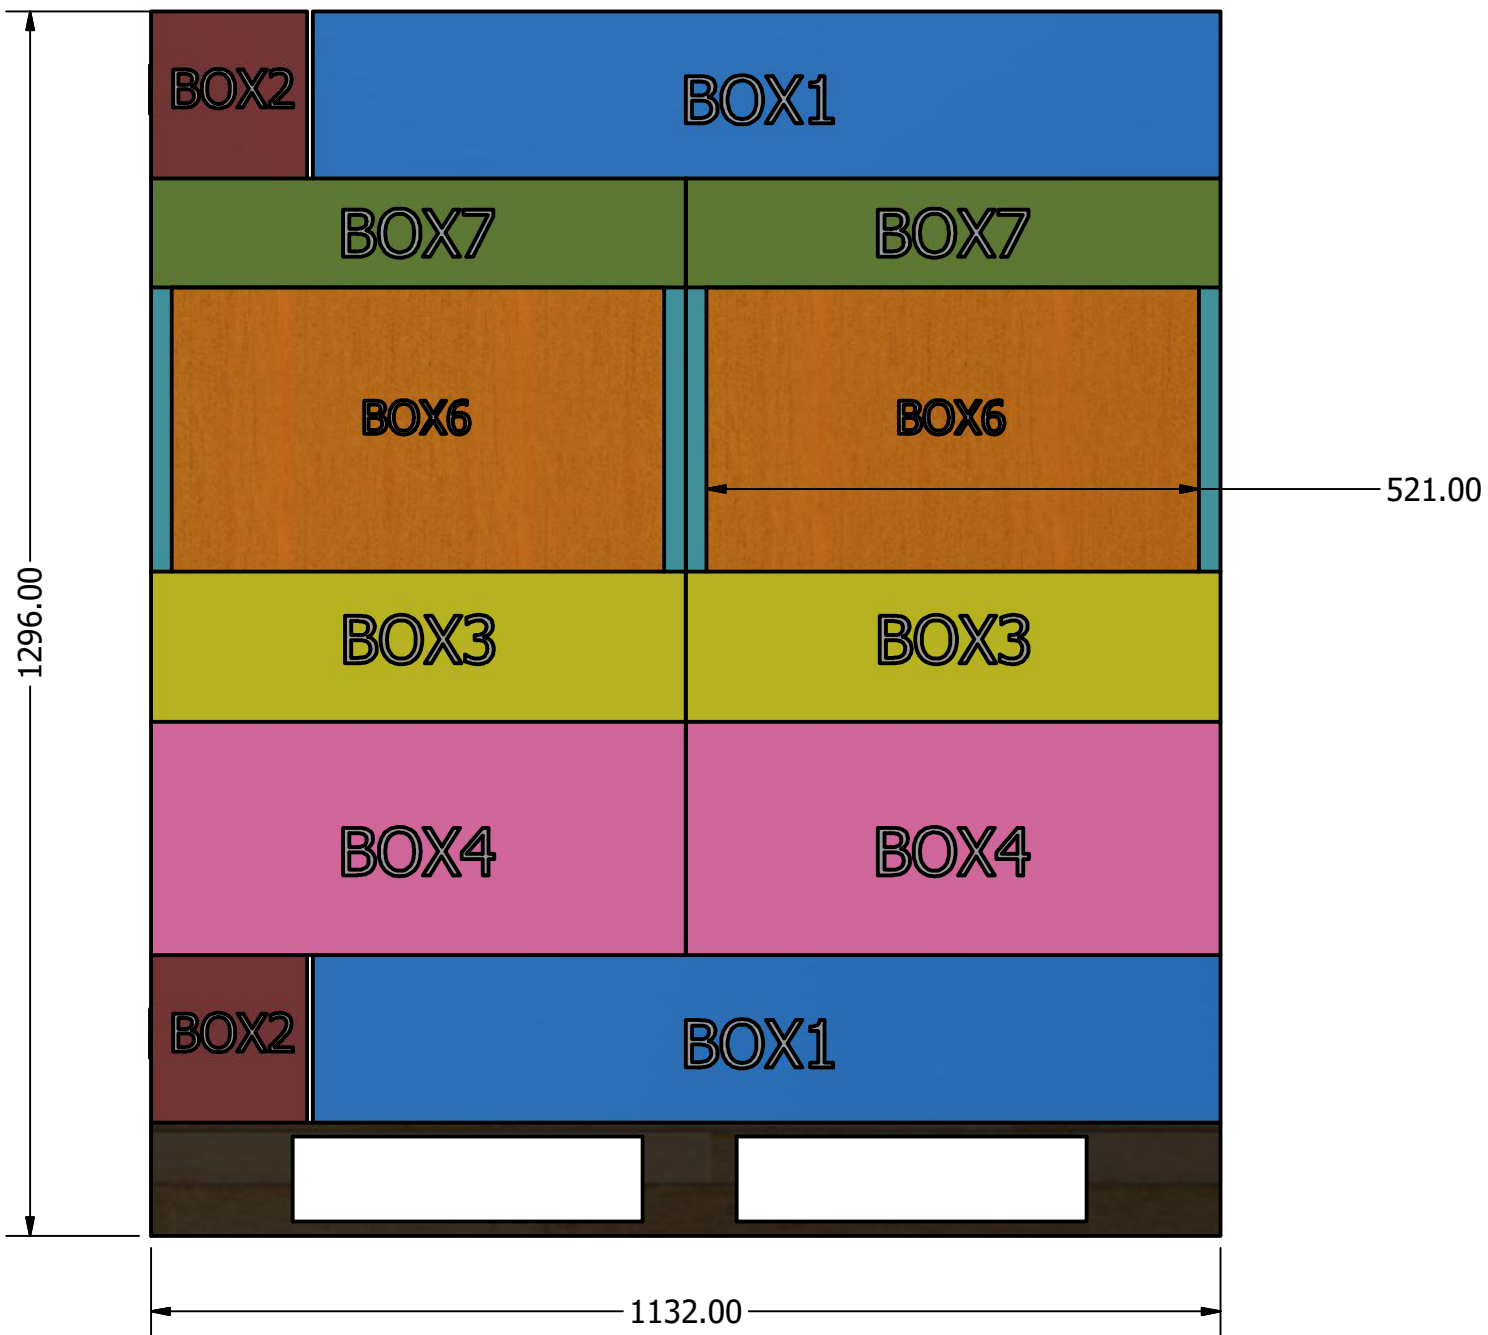

2304185 9x6 WHITE BELLEROSE GREENHOUSE Container Loading Diagram

(1 set=7 boxes 40 sets/40HQ, 20 pallets/ 40HQ, Gross Weight: 15080kg)

Top view

Pallet A * 20

Side view

End view

DRAWN Rudy		TITLE		
CHECKED				
QA		DWG NO		
MFG				
APPROVED		SIZE D	REV	
		SCALE 1 / 20	SHEET 1 OF 1	

Pallet A (2 sets /pallet)

DRAWN		TITLE		
CHECKED		TITLE		
QA		TITLE		
MFG		TITLE		
APPROVED		TITLE		
		SIZE	DWG NO	REV
		D		
		SCALE	SHEET 1 OF 1	
		1 : 10		

BOX1: 91kg

BOX2: 20kg

BOX3: 71kg

BOX4: 75kg

BOX5:56kg

BOX6:12kg

BOX7:37kg

DRAWN				
CHECKED		TITLE		
QA				
MFG				
APPROVED				
		SIZE	DWG NO	REV
		D		
		SCALE	SHEET 1 OF 1	
		1 / 12		