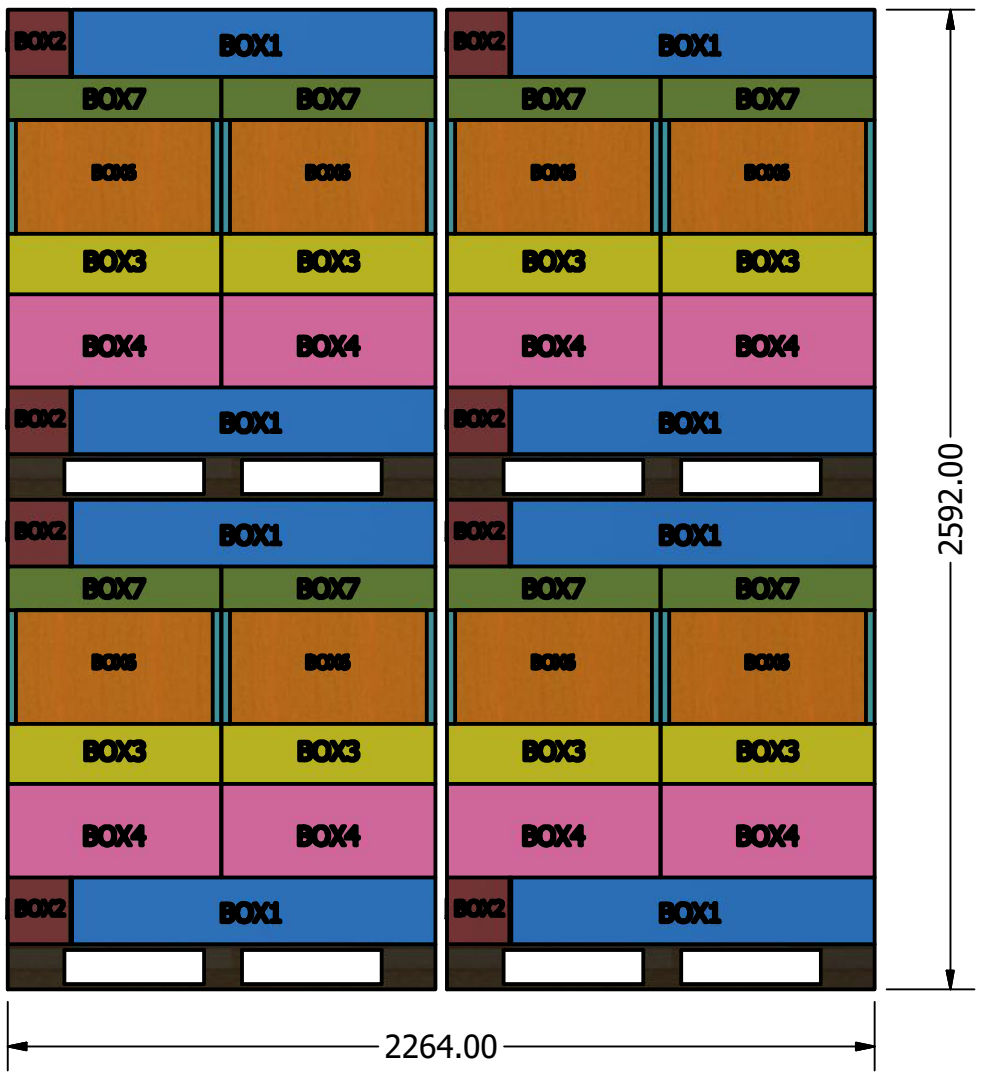

2304185 9x6 WHITE BELLEROSE GREENHOUSE Container Loading Diagram

(1 set=7 boxes 40 sets/40HQ, 20 pallets/ 40HQ, Gross Weight: 15080kg)

Top view

Pallet A * 20

Side view

End view

DRAWN Rudy		TITLE		
CHECKED				
QA		DWG NO		
MFG				
APPROVED		SIZE D	REV	
		SCALE 1 / 20	SHEET 1 OF 1	

Pallet A (2 sets /pallet)

DRAWN		TITLE		
CHECKED		TITLE		
QA		TITLE		
MFG		TITLE		
APPROVED		TITLE		
		SIZE	DWG NO	REV
		D		
		SCALE	SHEET 1 OF 1	
		1 : 10		

BOX1: 91kg

BOX2: 20kg

BOX3: 71kg

BOX4: 75kg

BOX5:56kg

BOX6:12kg

BOX7:37kg

DRAWN				
CHECKED		TITLE		
QA				
MFG				
APPROVED				
		SIZE	DWG NO	REV
		D		
		SCALE	SHEET 1 OF 1	
		1 / 12		