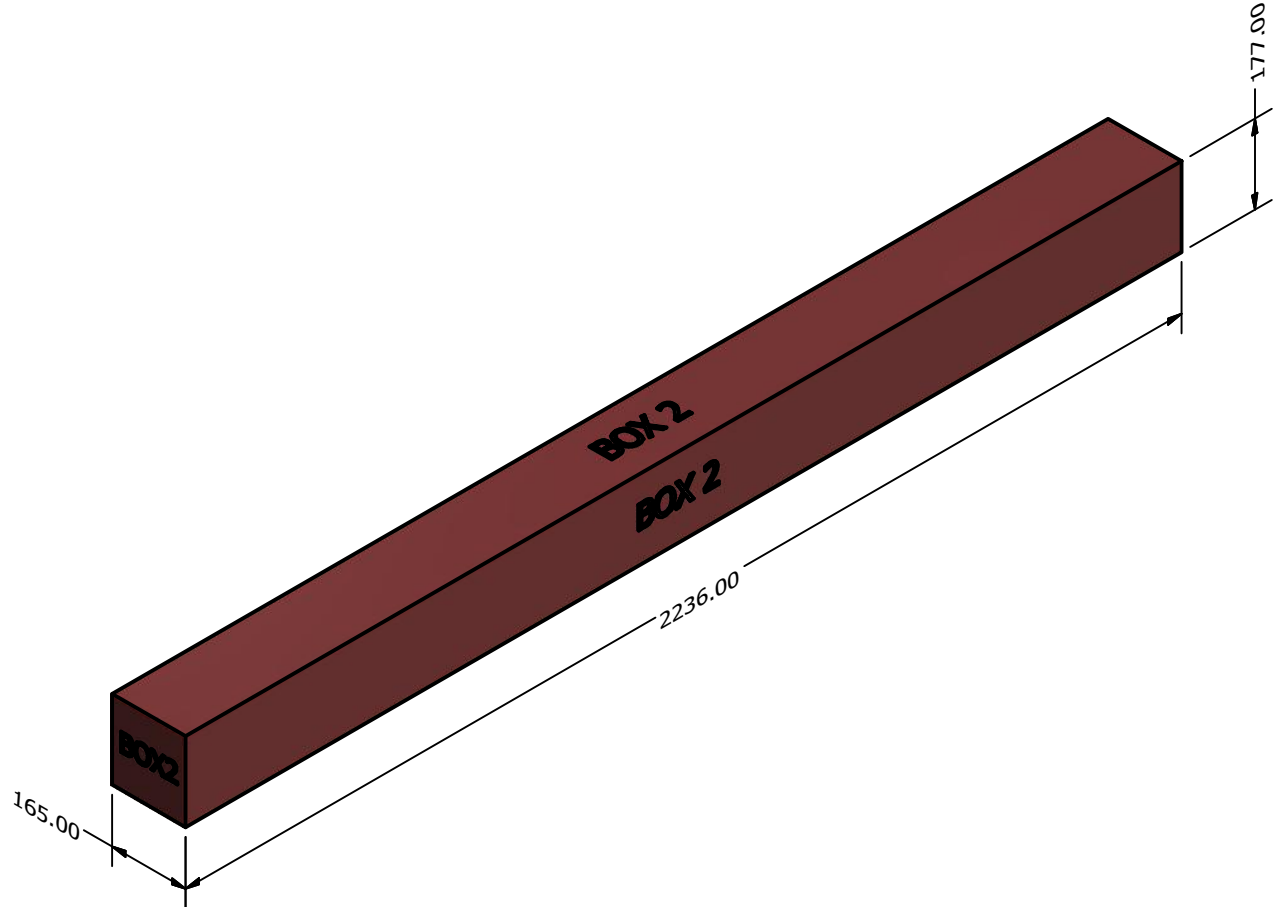

2304185 9x6 WHITE BELLEROSE GREENHOUSE Container Loading Diagram

(1 set=7 boxes 40 sets/40HQ, 20 pallets/ 40HQ, Gross Weight: 15080kg)

Top view

Pallet A * 20

Side view

End view

DRAWN Rudy		TITLE		
CHECKED				
QA		DWG NO		
MFG				
APPROVED		SIZE D	REV	
		SCALE 1 / 20	SHEET 1 OF 1	

Pallet A (2 sets /pallet)

DRAWN		TITLE		
CHECKED		TITLE		
QA		TITLE		
MFG		TITLE		
APPROVED		TITLE		
		SIZE	DWG NO	REV
		D		
		SCALE	SHEET 1 OF 1	
		1 : 10		

BOX1: 91kg

BOX2: 20kg

BOX3: 71kg

BOX4: 75kg

BOX5:56kg

BOX6:12kg

BOX7:37kg

DRAWN				
CHECKED		TITLE		
QA				
MFG				
APPROVED				
		SIZE	DWG NO	REV
		D		
		SCALE	SHEET 1 OF 1	
		1 / 12		