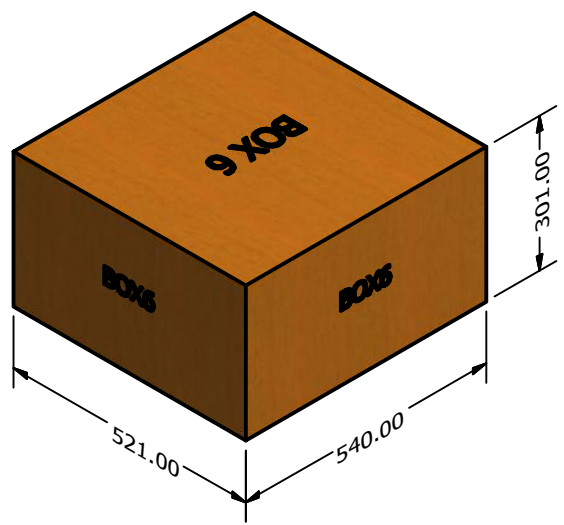

2304185 9x6 WHITE BELLEROSE GREENHOUSE Container Loading Diagram

(1 set=7 boxes 40 sets/40HQ, 20 pallets/ 40HQ, Gross Weight: 15080kg)

Top view

Pallet A * 20

Side view

End view

DRAWN Rudy		TITLE		
CHECKED				
QA		DWG NO		
MFG				
APPROVED		SIZE D	REV	
		SCALE 1 / 20	SHEET 1 OF 1	

Pallet A (2 sets /pallet)

DRAWN		TITLE		
CHECKED		TITLE		
QA		TITLE		
MFG		TITLE		
APPROVED		TITLE		
		SIZE	DWG NO	REV
		D		
		SCALE	SHEET 1 OF 1	
		1 : 10		

BOX1: 91kg

BOX2: 20kg

BOX3: 71kg

BOX4: 75kg

BOX5:56kg

BOX6:12kg

BOX7:37kg

DRAWN				
CHECKED		TITLE		
QA				
MFG				
APPROVED				
		SIZE	DWG NO	REV
		D		
		SCALE	SHEET 1 OF 1	
		1 / 12		