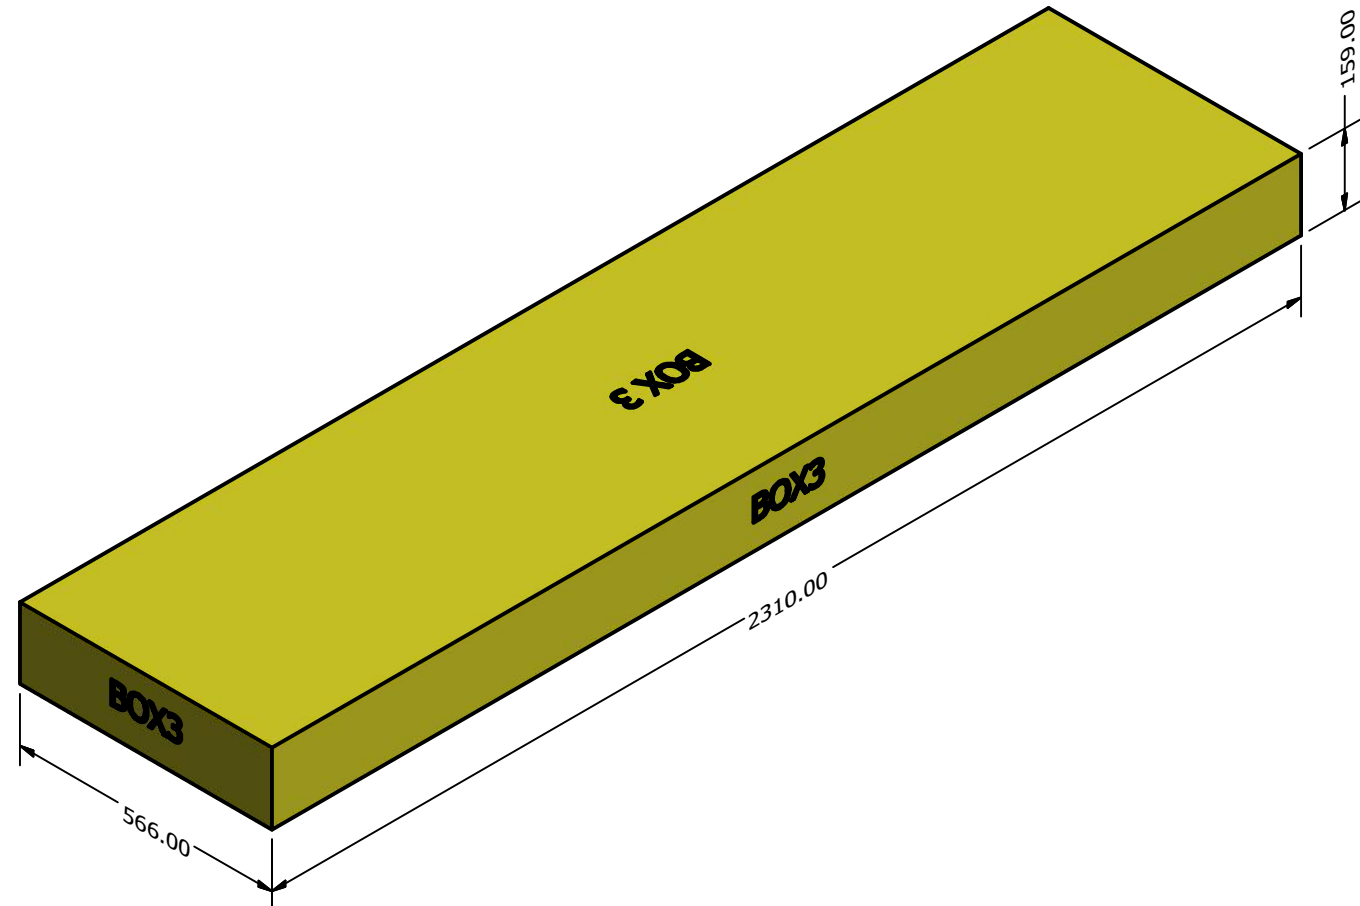

2304185 9x6 WHITE BELLEROSE GREENHOUSE Container Loading Diagram

(1 set=7 boxes 40 sets/40HQ, 20 pallets/ 40HQ, Gross Weight: 15080kg)

Top view

Pallet A * 20

Side view

End view

DRAWN Rudy		TITLE		
CHECKED				
QA		DWG NO		
MFG				
APPROVED		SIZE D	REV	
		SCALE 1 / 20	SHEET 1 OF 1	

Pallet A (2 sets /pallet)

DRAWN		TITLE		
CHECKED		TITLE		
QA		TITLE		
MFG		TITLE		
APPROVED		TITLE		
		SIZE	DWG NO	REV
		D		
		SCALE	SHEET 1 OF 1	
		1 : 10		

BOX1: 91kg

BOX2: 20kg

BOX3: 71kg

BOX4: 75kg

BOX5:56kg