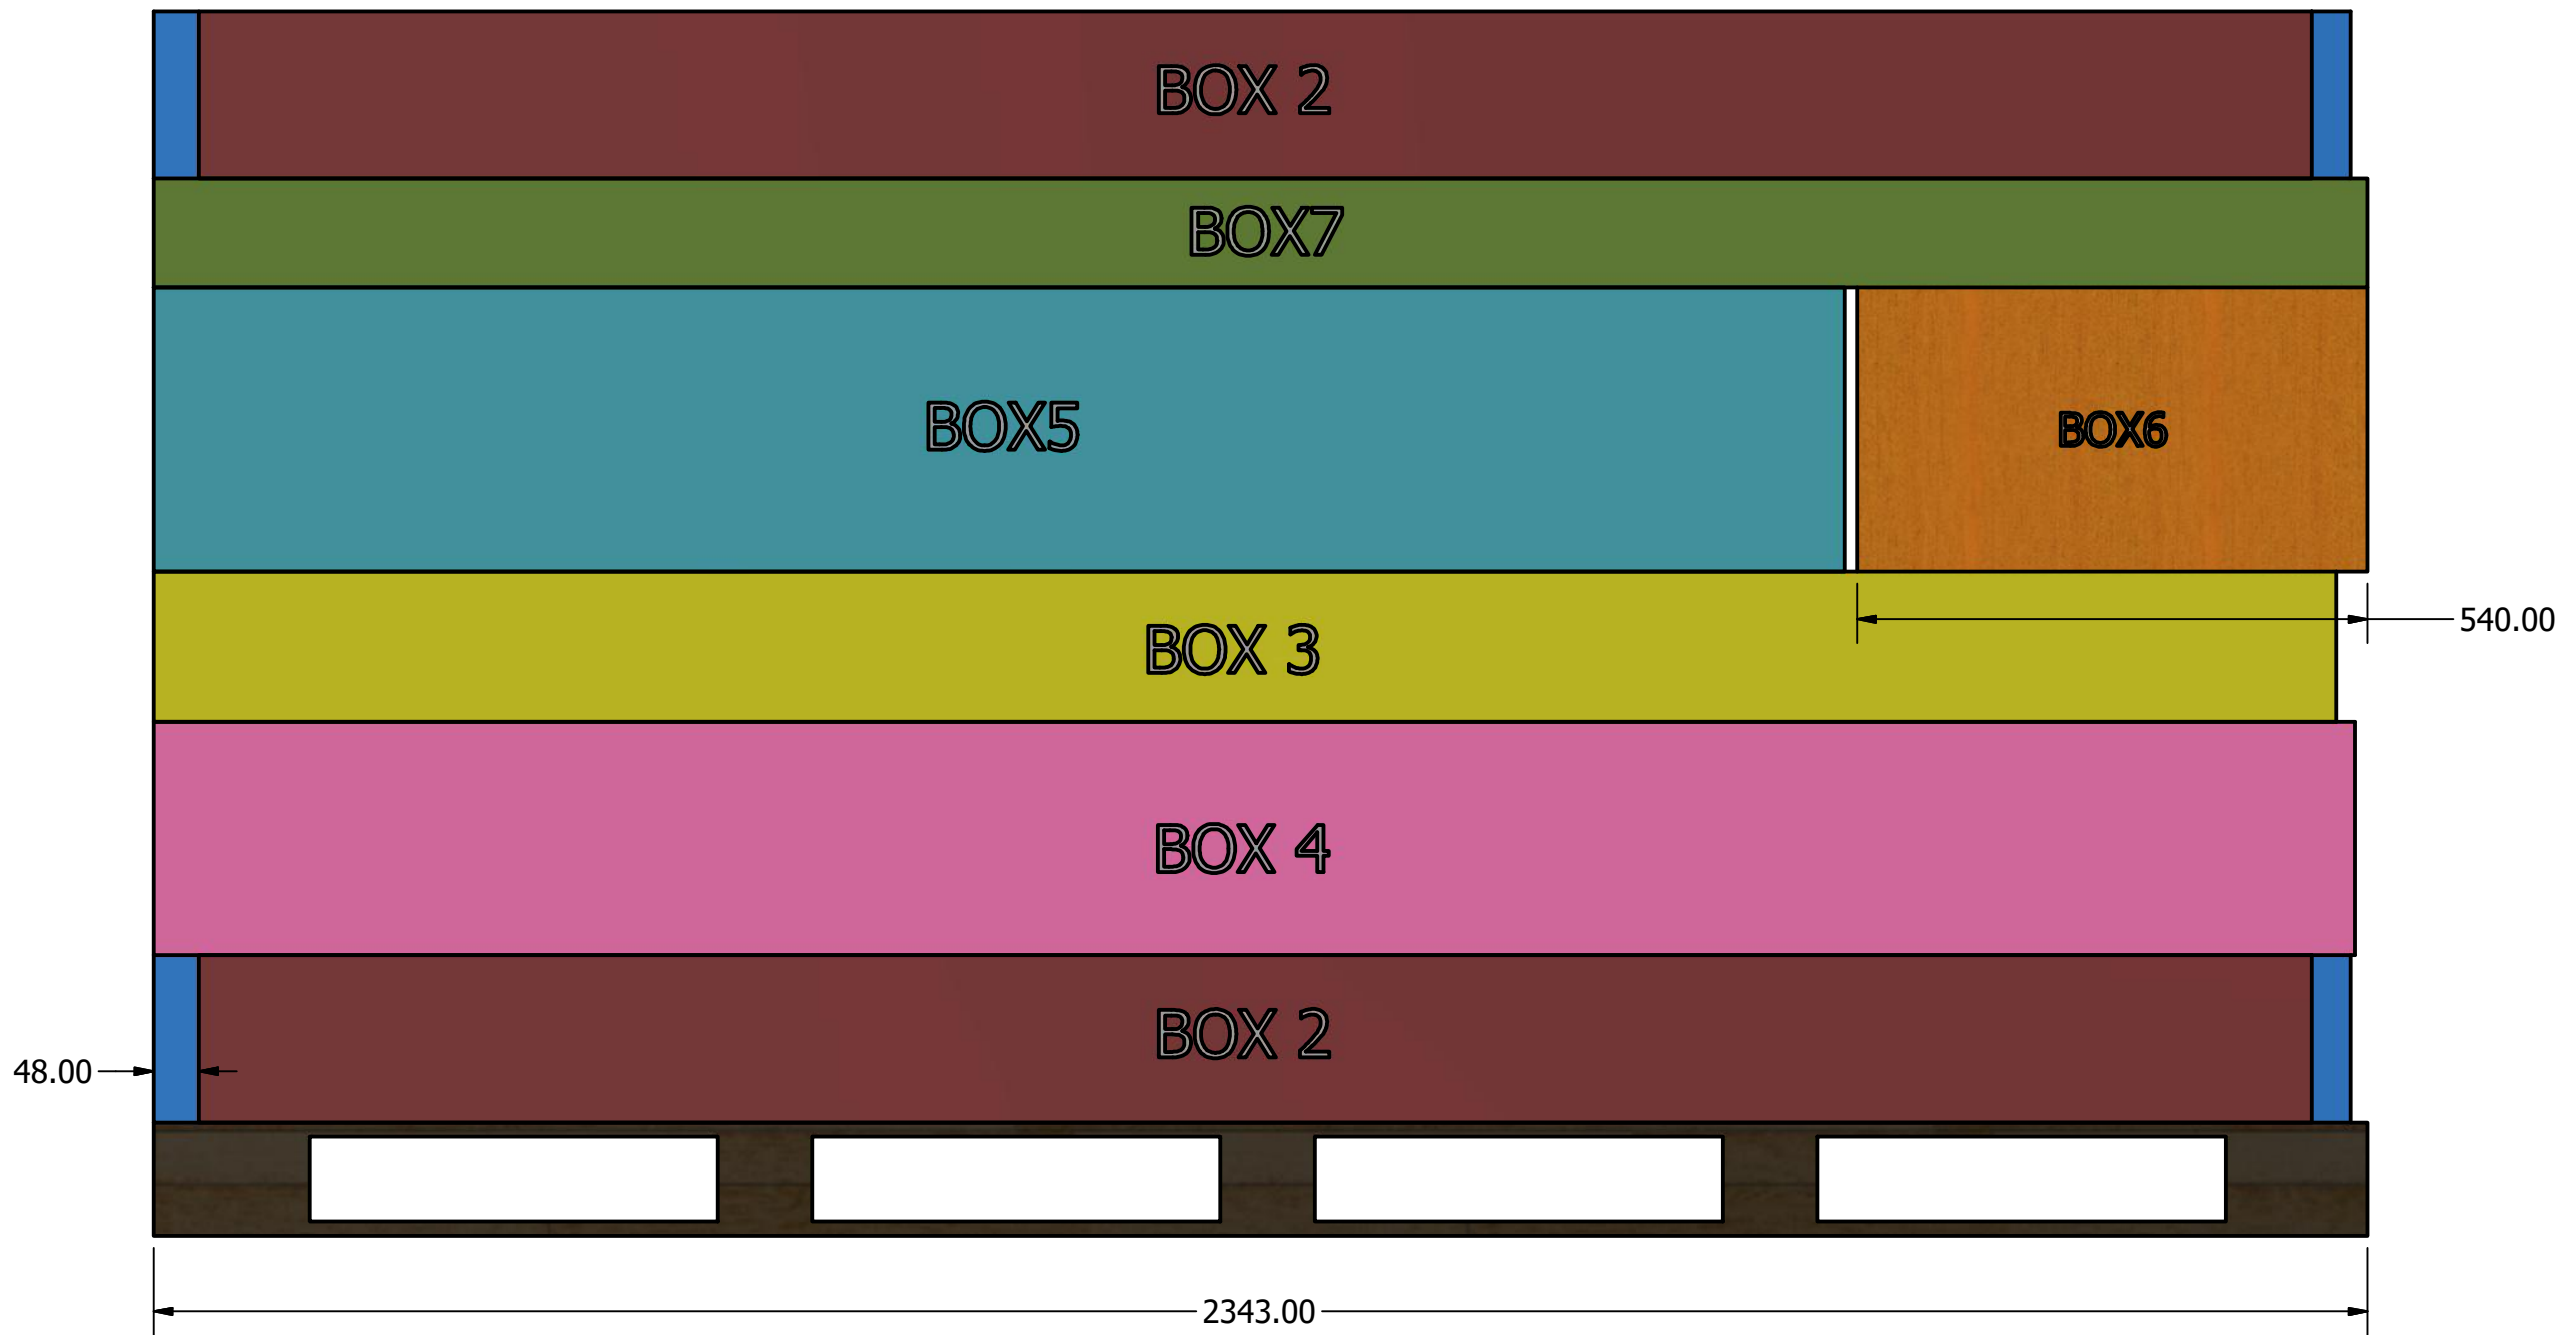

2304185 9x6 WHITE BELLEROSE GREENHOUSE Container Loading Diagram

(1 set=7 boxes 40 sets/40HQ, 20 pallets/ 40HQ, Gross Weight: 15080kg)

Top view

Pallet A * 20

Side view

End view

DRAWN Rudy		TITLE		
CHECKED				
QA		DWG NO		
MFG				
APPROVED		SIZE D	REV	
		SCALE 1 / 20	SHEET 1 OF 1	

Pallet A (2 sets /pallet)

DRAWN		TITLE		
CHECKED		TITLE		
QA		TITLE		
MFG		TITLE		
APPROVED		TITLE		
		SIZE	DWG NO	REV
		D		
		SCALE	SHEET 1 OF 1	
		1 : 10		

BOX1: 91kg

BOX2: 20kg

BOX3: 71kg

BOX4: 75kg

BOX5:56kg

BOX6:12kg

BOX7:37kg

DRAWN				
CHECKED		TITLE		
QA				
MFG				
APPROVED				
		SIZE	DWG NO	REV
		D		
		SCALE	SHEET 1 OF 1	
		1 / 12		