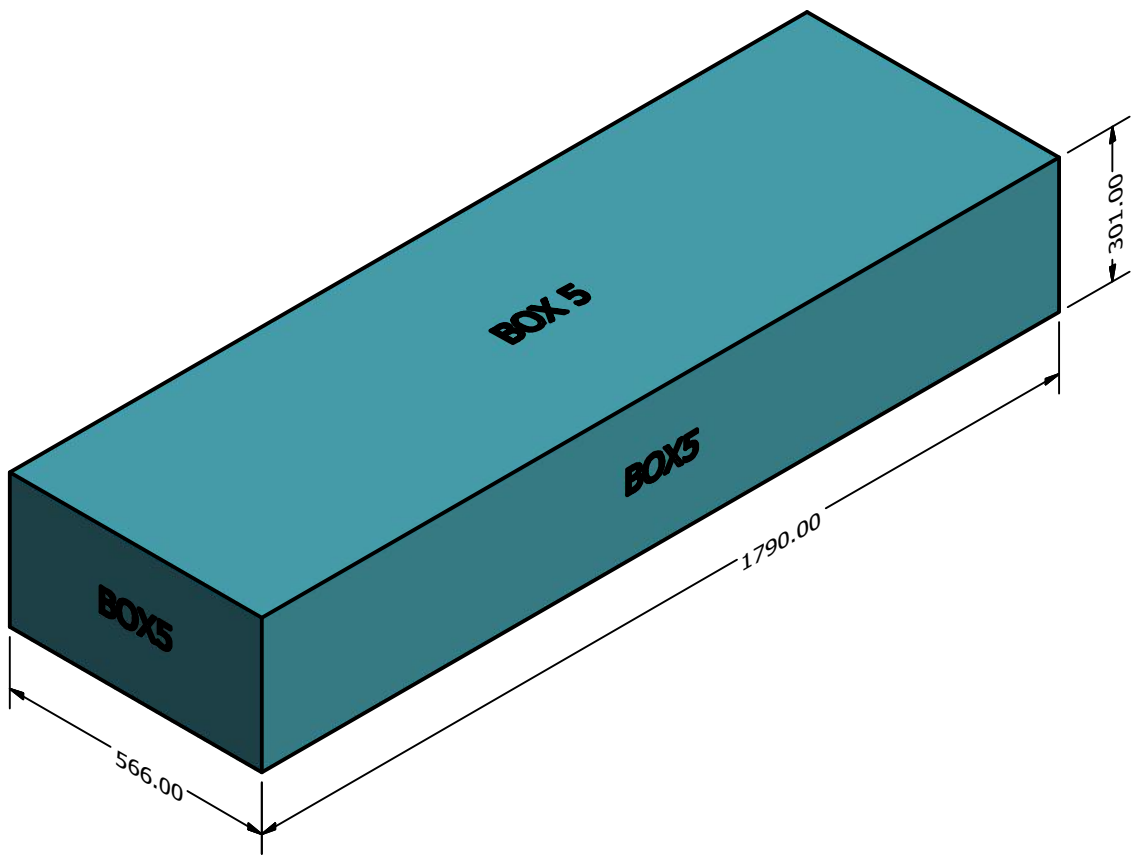

2304185 9x6 WHITE BELLEROSE GREENHOUSE Container Loading Diagram

(1 set=7 boxes 40 sets/40HQ, 20 pallets/ 40HQ, Gross Weight: 15080kg)

Top view

Pallet A * 20

Side view

End view

DRAWN Rudy		TITLE		
CHECKED				
QA		DWG NO		
MFG				
APPROVED		SIZE D	REV	
		SCALE 1 / 20	SHEET 1 OF 1	

Pallet A (2 sets /pallet)

DRAWN		TITLE		
CHECKED		TITLE		
QA		TITLE		
MFG		TITLE		
APPROVED		TITLE		
		SIZE	DWG NO	REV
		D		
		SCALE	SHEET 1 OF 1	
		1 : 10		

BOX1: 91kg

BOX2: 20kg

BOX3: 71kg

BOX4: 75kg

BOX5:56kg

BOX6:12kg

BOX7:37kg

DRAWN				
CHECKED		TITLE		
QA				
MFG				
APPROVED				
		SIZE	DWG NO	REV
		D		
		SCALE	SHEET 1 OF 1	
		1 / 12		