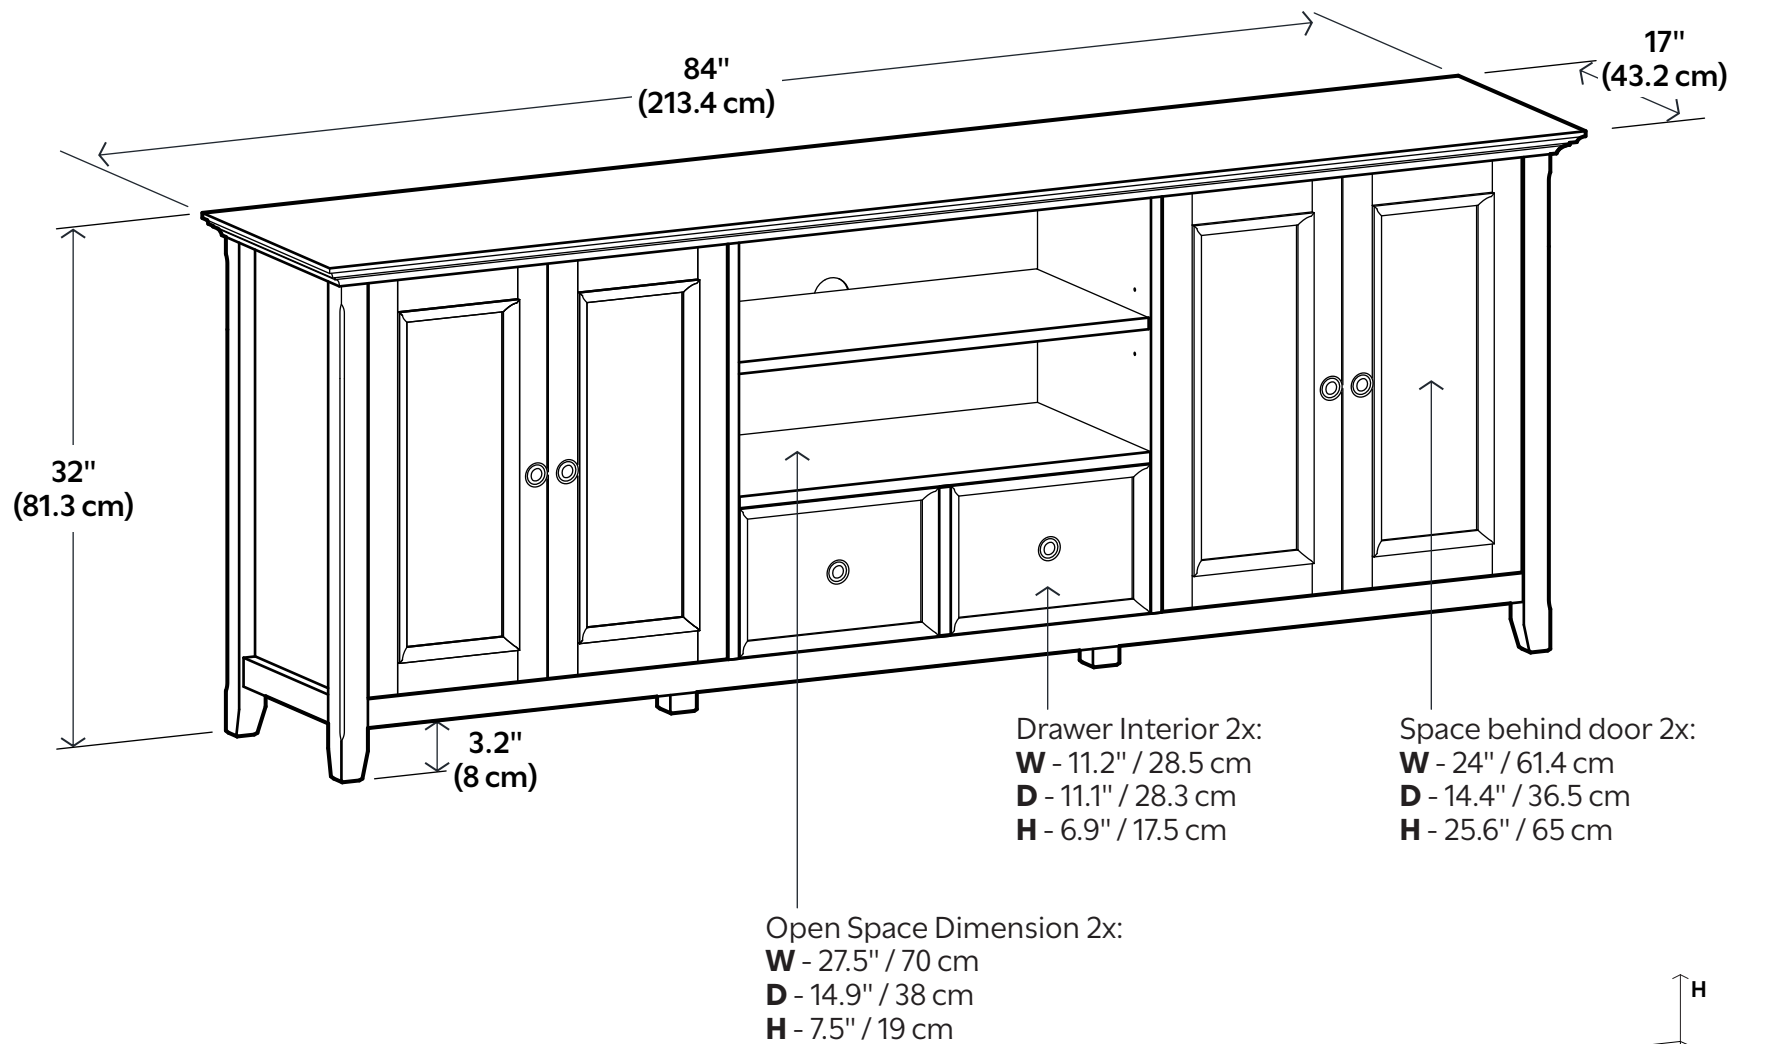

Amherst 84W Storage Cabinet with Drawers, Doors and Shelves

Net weight: 130 lbs / 59 Kgs