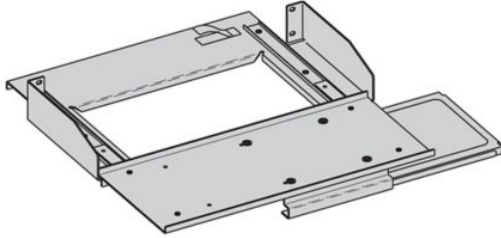

## Eaton SB742M23FB

Eaton B-Line series open frame racks, 50 lb load capacity, Aluminum, Flat black powder coat, Rack mounted keyboard tray, sliding with mouse tray

Photo is representative

### General specifications

|                             |                                      |
|-----------------------------|--------------------------------------|
| <b>PRODUCT NAME</b>         | Eaton B-Line series open frame racks |
| <b>CATALOG NUMBER</b>       | SB742M23FB                           |
| <b>UPC</b>                  | 799038188513                         |
| <b>PRODUCT LENGTH/DEPTH</b> | 12.8 in                              |
| <b>PRODUCT HEIGHT</b>       | 9 in                                 |
| <b>PRODUCT WIDTH</b>        | 23 in                                |
| <b>PRODUCT WEIGHT</b>       | 8 lb                                 |
| <b>CERTIFICATIONS</b>       | Not Applicable                       |