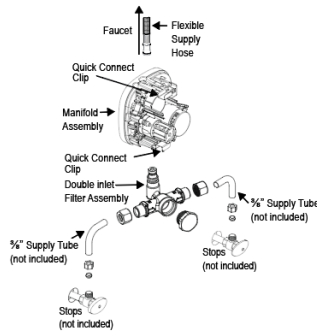

DOUBLE INLET FILTER FITTING