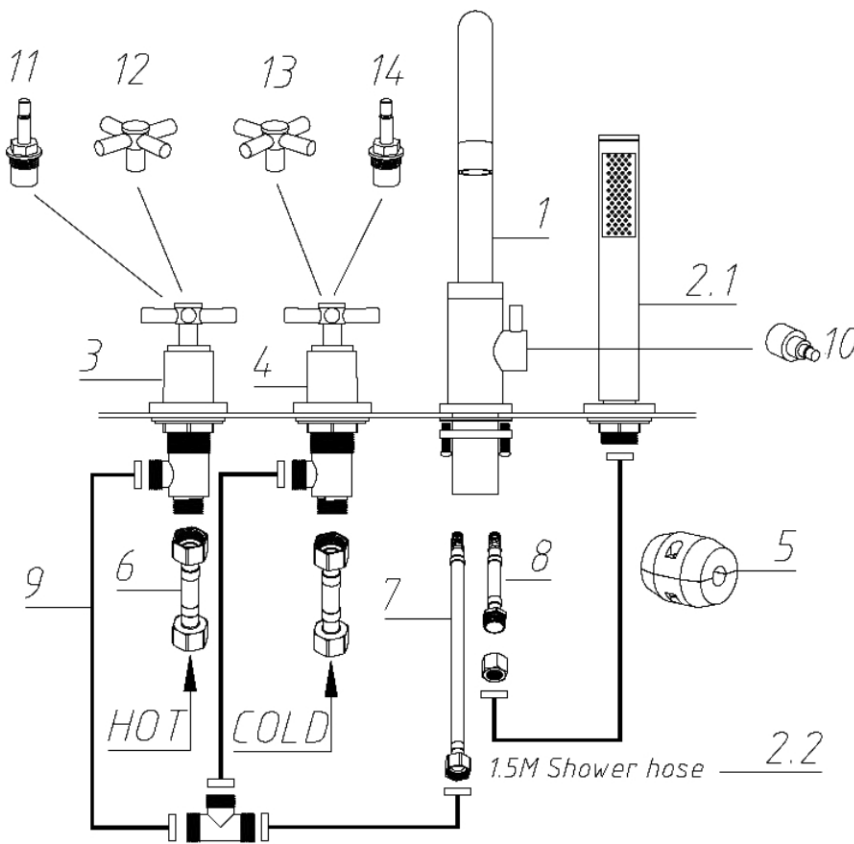

MAIDSTONE

www.MaidstoneSupply.com

Contemporary Rim Mount Tub Faucet

Part No: 121-CD2

Accessory List

Part Name	Part No.
1、 Spout	30101
2.1 Hand shower	8208R
2.2 1.5M hose M15X1-G1/2	30102.2
3、 Faucet body	40103
4、 Faucet body	40103
5、 Gravity ball	30104
6、 Inlet hoses 50cm*2	40106
7、 Outlet hoses 50cm*1	30107
8、 Outlet hoses 30cm*1	05506
9、 Inlet hoses 50cm*2	40109
10、 Diverter caridge	CT40110
11、 Fast open cartridge	HQ3063L
12、 Zinc handle	40112
13、 Zinc handle	40113
14、 Fast open cartridge	HQ3063R

Note: Rough-in dimensions may vary +/- 1/2" and are subject to change. No responsibility is assumed by Maidstone.