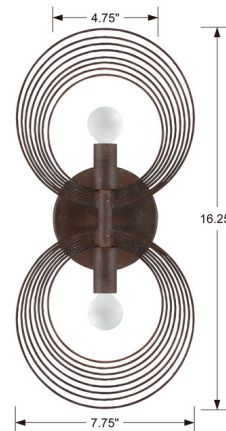

## Doral Wall Sconce By Crystorama

### Description

The Doral Wall Sconce features a simple and delicate design with metal rings around the light sources making it a statement piece wherever it is installed. Available with a Renaissance Gold or Forged Bronze finish. UL, cUL, and CSA listed.

### Specifications

COLOR	N/A
BODY FINISH	Renaissance Gold
WATTAGE	120W
DIMMER	Standard 120V
DIMENSIONS	7.87"W x 16.34"H x 3.74"D
BULB NOT INCLUDED	2 x G16.5/Candelabra (E12)/60W/120V Incandescent
OTHER BULB OPTIONS	2 x G16.5/Candelabra (E12)/120V LED
COUNTRY OF ORIGIN	China