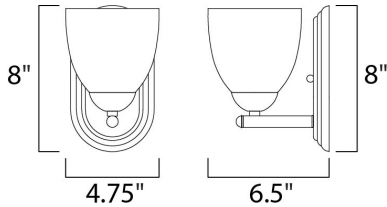

PRODUCT DESCRIPTION

This transitional design works in any style home. Intersecting, rectangular tubing finished in your choice of Satin Nickel or Oil Rubbed Bronze gently curves to support simple line Frost glass shades.

MEASUREMENTS

DIMENSION : 5" W x 8" H x 6.5" Ext
 BACK PLATE : 4.75" W x 8" H
 HANGING WEIGHT : 1.56 lb

LAMPING

INPUT VOLTAGE : 120V
 LUMENS : 0 Rated
 BULB : 1 x 60W Incandescent E26 Medium , 60W Total
 BULB INCLUDED : (Not Included)
 DIMMABLE : Yes