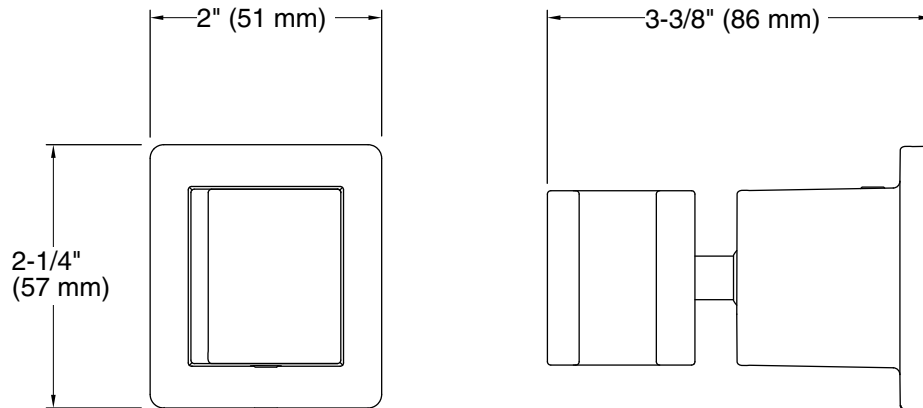

Technical Information

All product dimensions are nominal.

Material: Metal

Notes

Install this product according to the installation instructions.