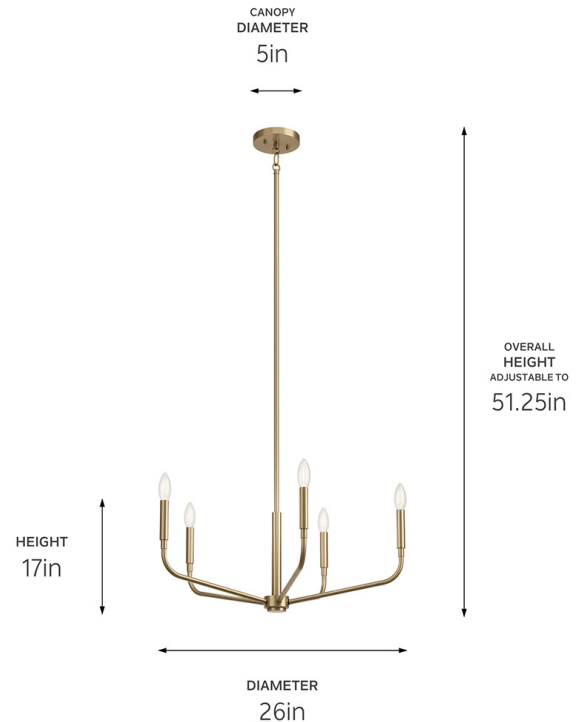

SPECIFICATIONS

Certifications/Qualifications

ADA Compliant	No
Prop65	Yes
Location Rating	Dry
	kichler.com/warranty

Dimensions

Height	17"
Overall Height	51.25"
Weight	4.7 LBS
Canopy Width	5"
Canopy Depth	1"

Electrical

Input Voltage	120 V

Light Source

Light Source	Bulb
Lamp Included	Not Included
# Of Bulbs/LED Modules	5
Max Or Nominal Watt	60 W
Lamp Type	B
Socket Type	E12 (Candelabra)
Dimmable	Yes

Mounting/Installation

Interior/Exterior	Interior Product
Mounting Weight	4.7 LBS
Lead Wire Length	144
Wire Connectors	Wire Nuts

FIXTURE ATTRIBUTES

Housing/Glass

Primary Material	Steel
Shade Included	No
Max Stem Tilt	90 °

Product/Ordering Information

Sku	52717CPZ
Finish	Champagne Bronze™
UPC	783927047005

Finishes

- Black
- Brushed Nickel
- Champagne Bronze™