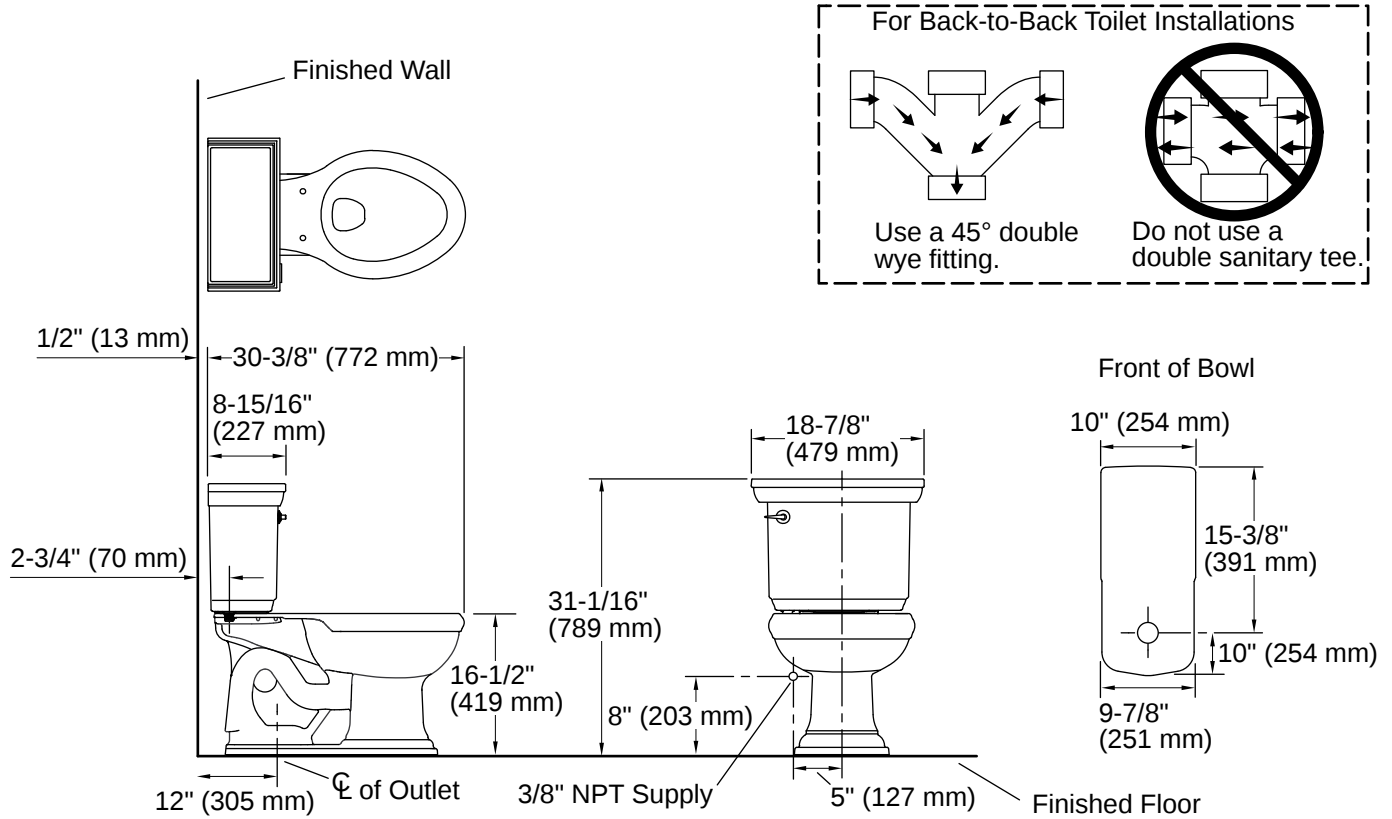

ASME A112.19.2/CSA B45.1
 DOE - Energy Policy Act 1992
 EPA WaterSense®
 California Energy Commission (CEC)
 ADA
 ICC/ANSI A117.1
 CSA B651
 OBC

Technical Information

Rough-in:	Standard 12" (305mm)
Flush Type:	AquaPiston
Flush Rate:	1.28 gpf (4.8 lpf)
Bowl Shape:	Elongated
Seat-Mounting Holes:	5-1/2" (140 mm)
Waste Outlet:	Floor
Trapway Size:	2-1/8" (54 mm)
Trapway Type:	Exposed
Water Surface Size:	11-3/4" x 9-1/2" (298 mm x 241 mm)
Rim to Water Surface:	6-1/8" (156 mm)

Included Combo Skus

- K-4380 Elongated toilet bowl
- K-4434-U Toilet tank, 1.28 gpf

Recommended Products/Accessories

- 1023457 Toilet Wax Ring And Hardware Kit
- 1265114 12" Toilet Supply Line
- K-23726 Drain treatment
- K-9167-L Trip lever
- K-5588 Deodorizing elongated toilet seat
- K-5420 Low-profile toilet bolt caps
- K-4108 Elongated bidet toilet seat with remote control
- K-4733-RL ReadyLatch® Quiet-Close™ elongated toilet seat

Warranty

See website for detailed warranty information.

KOHLER® Toilets and Seats Limited Warranty

Installation

- Standard 12" (305 mm) rough-in
- Three-bolt quick-connect installation
- Seat and supply line sold separately

Installation Notes

Install this product according to the installation instructions.

For back-to-back toilet installations: Use only a 45° double wye fitting.

Product dimensions are nominal and may vary per ASME A112.19.2 tolerances.