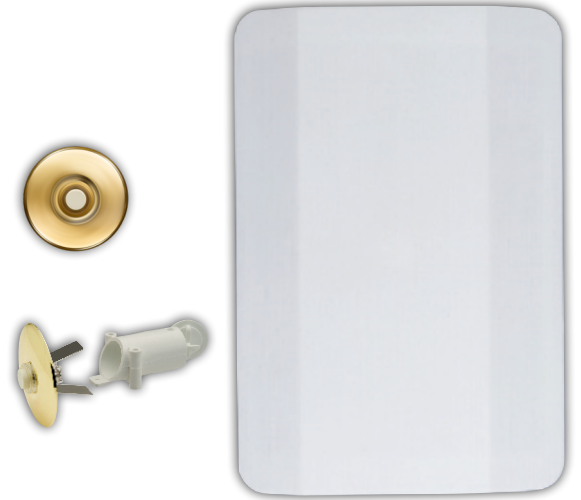

18001SB

Deluxe Two Door Chime Kit

Product Description

White entrance chime and one round stucco button and one 16 volt 10VA transformer.
Polished Brass Stucco buttons included.

Ordering Information

Catalog Number	Color	Includes
18001SB	White	Polished Brass stucco buttons

Also Available

STUCCOBTN	Polished Brass Stucco Button
STUCCOBTNAB	Antique Brass Stucco Button
STUCCOBTNARCHBZ	Architectural Bronze Stucco Button
STUCCOBTNNK	Nickel Stucco Button
STUCCOBTNWH	White Stucco Button

Project

Catalog

Type