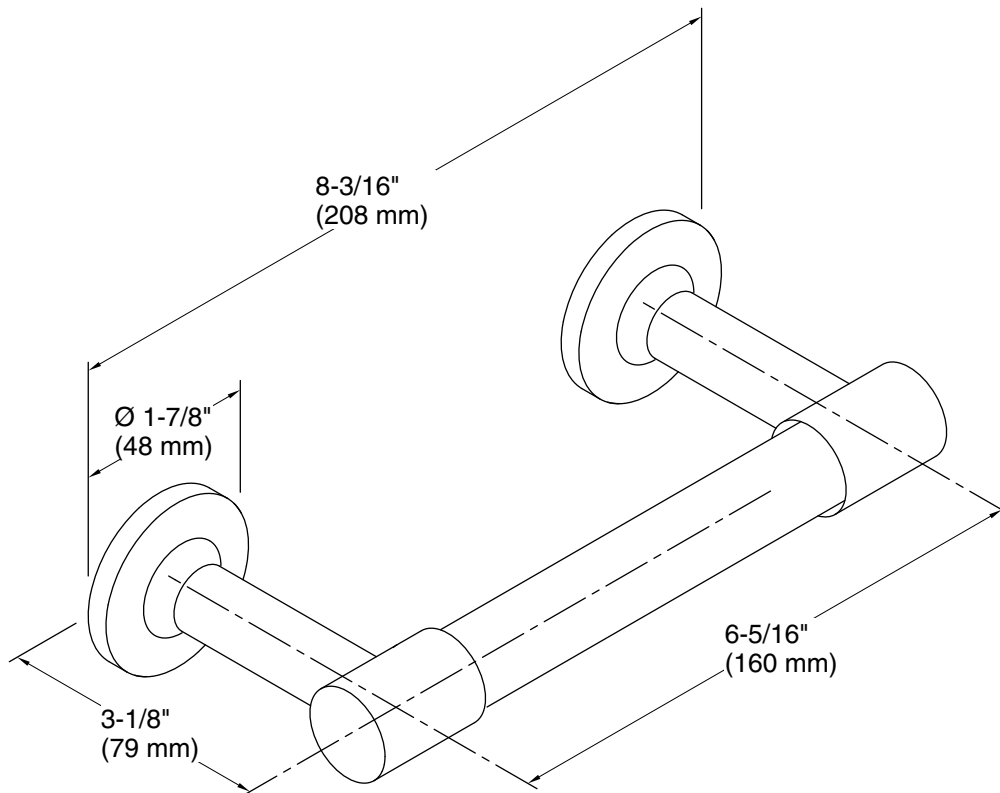

Technical Information

All product dimensions are nominal.

Material: Metal

Notes

Install this product according to the installation guide.

CAUTION: Risk of personal injury. Do not install these products in any area where they are likely to be used inadvertently as a grab bar or support bar. These products are not designed or intended for use as a grab bar or support bar.