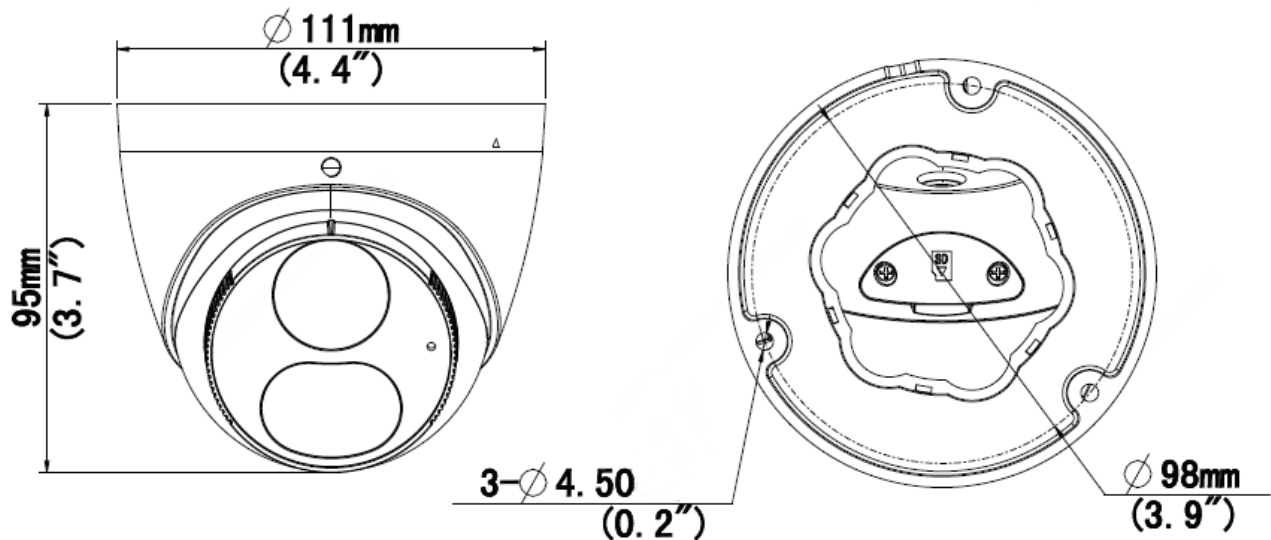

Environment	CE-RoHS (2011/65/EU;(EU)2015/863); WEEE (2012/19/EU); Reach (Regulation (EC) No 1907/2006)
Protection	IP67 (IEC 60529:1989+AMD1:1999+AMD2:2013)
General	
Power	DC 12V±25%, PoE (IEEE 802.3af)
	Power consumption: Max 8.0W
Power Interface	Ø 5.5mm coaxial power plug
Dimensions (L x W x H)	Φ 111 x 95mm (Φ4.4" x 3.7")
Weight	0.44kg (0.97lb)
Material	Metal + Plastic
Working Environment	-30°C ~ 60°C (-22°F ~ 140°F), Humidity: ≤95% RH (non-condensing)
Storage Environment	-30°C ~ 60°C (-22°F ~ 140°F), Humidity: ≤95% RH (non-condensing)
Surge Protection	4KV
Reset Button	N/A

Dimensions

Warranty

All Illumivue products come with a 3-year limited liability warranty. This warranty includes parts and labor repairs on all components found to be defective in material or workmanship under normal conditions of use. This warranty shall not apply to products which have been abused, modified, or disassembled. Warranty items only by authorized resellers. Warranty not eligible for products purchased through non-authorized online sellers.

A product that fails under conditions other than those covered will be repaired at the current price of parts and labor in effect at the time of repair. Such repairs are warranted for 90 days from the date of reshipment to the buyer. If the unit is delivered by mail, customers agree to insure the unit or assume the risk of loss or damage in transit. Under no circumstances will a unit be accepted without a return authorization number. The warranty is in lieu of all other warranties expressed or implied, including without limitations, any other implied warranty or fitness or merchantability for any particular purpose, all of which are expressly disclaimed. Proof of sale may be required in order to claim warranty.