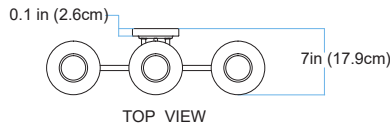

TRANS GLOBE
L I G H T I N G

(818) 768-5511
(800) 446-9092
hello@tglighting.com
USA

Job Type :
Job Name :
Company :
Quantity :

71803 Fifer

Finish	Brushed Nickel
Finish Code	BN
Fixture Dimensions	23.25W x 9.5MH x 7.0D
Bulb Type	Medium base (E-26)
Number of bulbs	3
Bulbs included	No
Wattage	180
Voltage	120
Location Rating	Damp
Dimmable	Yes
Shade Type	White Frosted Glass
Illumination Direction	Ambient

BK
Black

Height : 9.4in (23.8cm)
Width : 23.2 in (58.9cm)
Depth : 7 in (17.9cm)