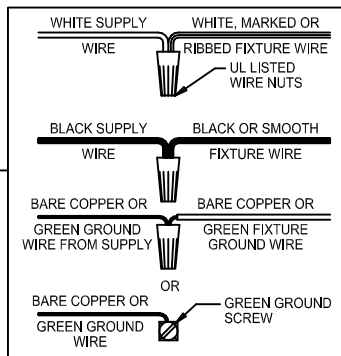

Assembly & Installation Instructions

CAUTION: Read instructions carefully and turn electricity off at main circuit breaker panel before beginning installation.

3706, 3709

WARNING - If any Special Control Devices are used with this Fixture, Follow the Instructions Carefully to assure full compliance with N.E.C. requirements. If there are any questions, contact a Qualified Electrical Contractor.

WARNING - This product contains chemicals known to the State of California to cause cancer, birth defects and /or other reproductive harm. Thoroughly wash hands after installing, handling, cleaning, or otherwise touching this product.

CAUTION - All glass is fragile, use care when handling Glass component(s) and or Lamp(s).

ASSEMBLY STEPS:

PASOS PARA ENSAMBLAR:

MODE D'ASSEMBLAGE:

1. D, E → A
2. R → D
3. B, A → C
4. F → G
5. H, J → D
6. L → K
7. M → N
8. Q, N → H