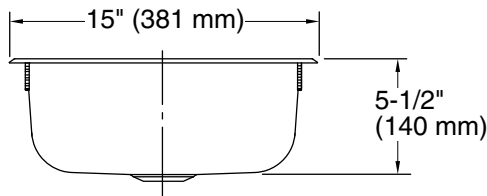

15" top-mount single-bowl bar sink **B155-2**

Features

- Two faucet holes
- 5-1/2" (140 mm) depth
- 2" drain opening
- Stainless steel with luster bowl finish and a satin deck finish

Material

- Premium 20-gauge stainless steel

3-15-2026 20:04 - US/CA

Stud Mounting Provides Easy Installation

Technical Information

All product dimensions are nominal.

- Basin configuration: Single Bowl
- Bowl area (Only): Length: 13-1/4" (337 mm)
Width: 11" (279 mm)
Bowl depth: 5-9/16" (141 mm)
Water depth: 5-9/16" (141 mm)
- Number of deck holes: 2
- Faucet hole(s): 1-7/16" (37 mm)
- Drain hole: 1-15/16" (49 mm)