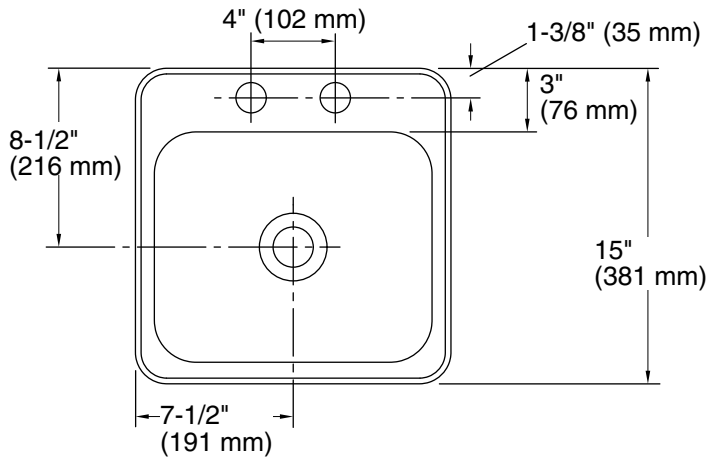

15" top-mount single-bowl bar sink **B155-2**

Features

- Two faucet holes
- 5-1/2" (140 mm) depth
- 2" drain opening
- Stainless steel with luster bowl finish and a satin deck finish

Material

- Premium 20-gauge stainless steel

3-15-2026 20:04 - US/CA

Stud Mounting Provides Easy Installation

Technical Information

All product dimensions are nominal.

- Basin configuration: Single Bowl
- Bowl area (Only): Length: 13-1/4" (337 mm)
Width: 11" (279 mm)
Bowl depth: 5-9/16" (141 mm)
Water depth: 5-9/16" (141 mm)
- Number of deck holes: 2
- Faucet hole(s): 1-7/16" (37 mm)
- Drain hole: 1-15/16" (49 mm)