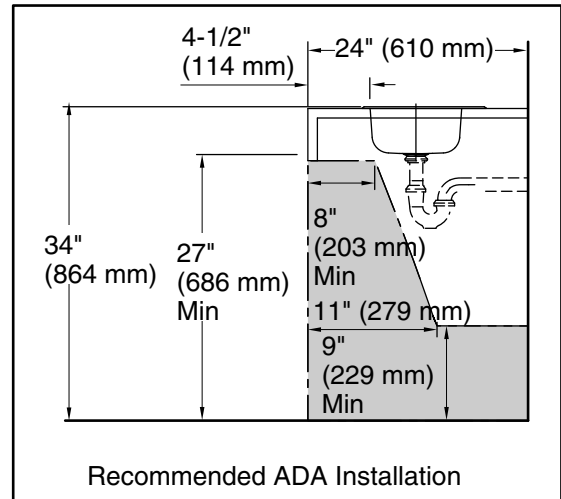

15" top-mount single-bowl bar sink **B155-2**

Features

- Two faucet holes
- 5-1/2" (140 mm) depth
- 2" drain opening
- Stainless steel with luster bowl finish and a satin deck finish

Material

- Premium 20-gauge stainless steel

3-15-2026 20:04 - US/CA

Stud Mounting Provides Easy Installation

Technical Information

All product dimensions are nominal.

- Basin configuration: Single Bowl
- Bowl area (Only): Length: 13-1/4" (337 mm)
Width: 11" (279 mm)
Bowl depth: 5-9/16" (141 mm)
Water depth: 5-9/16" (141 mm)
- Number of deck holes: 2
- Faucet hole(s): 1-7/16" (37 mm)
- Drain hole: 1-15/16" (49 mm)