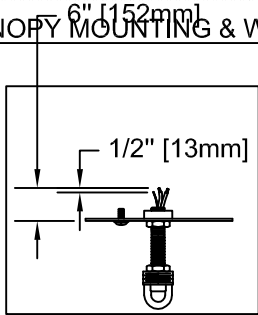

CAUTION: Read instructions carefully and turn electricity off at main circuit breaker panel before beginning installation.

300215

WARNING - If any Special Control Devices are used with this Fixture, Follow the Instructions Carefully to assure full compliance with N.E.C. requirements. If there are any questions, contact a Qualified Electrical Contractor.
CAUTION - All glass is fragile, use care when handling Glass component(s) and or Lamp(s).

CANOPY MOUNTING & WIRE CONNECTION ASSEMBLY STEPS:

**B,C,G & T
 (NOT FURNISHED)
 (NON FOURNIE)
 (NO INCLUIDA)**

- 1. D,E → A
- 2. K → D
- 3. B,A → C
- 4. F → A
- 5. F → G
- 6. J,H → D
- 7. M → L
- 8. Q → N
- 9. S → P
- 10. T → P