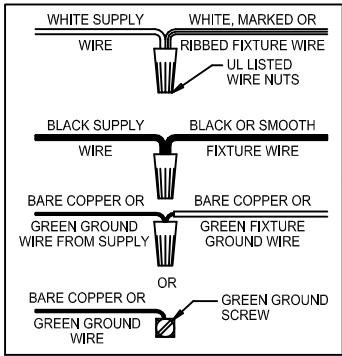

CAUTION: Read instructions carefully and turn electricity off at main circuit breaker panel before beginning installation.

300215

WARNING - If any Special Control Devices are used with this Fixture, Follow the Instructions Carefully to assure full compliance with N.E.C. requirements. If there are any questions, contact a Qualified Electrical Contractor.
CAUTION - All glass is fragile, use care when handling Glass component(s) and or Lamp(s).

CANOPY MOUNTING & WIRE CONNECTION ASSEMBLY STEPS:

**B,C,G & T
 (NOT FURNISHED)
 (NON FOURNIE)
 (NO INCLUIDA)**

- 1. D,E → A
- 2. K → D
- 3. B,A → C
- 4. F → A
- 5. F → G
- 6. J,H → D
- 7. M → L
- 8. Q → N
- 9. S → P
- 10. T → P