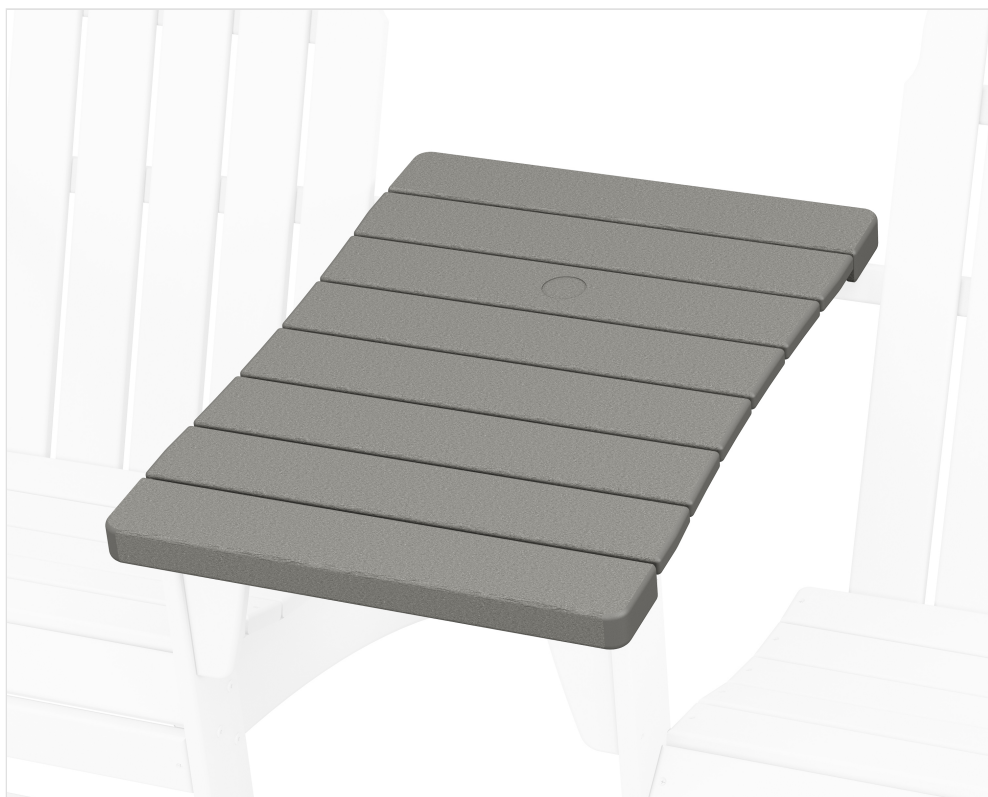

# POLYWOOD®

Sustainable Outdoor Furniture

CLIMATETUFF™  
MATERIALS

COLORSTAY™  
TECHNOLOGY

MADE IN  
THE USA

CONSCIOUSLY  
CRAFTED

## 400 Series Straight Adirondack Connecting Table

**BRAND** | POLYWOOD®

**COLLECTION** | Tables

**SKU** | TT400S

### SPECIFICATIONS

|        |           |
|--------|-----------|
| Weight | 17.25 lbs |
| Width  | 20.0"     |
| Height | 2.25"     |
| Depth  | 29.03"    |

### AVAILABLE LUMBER COLORS