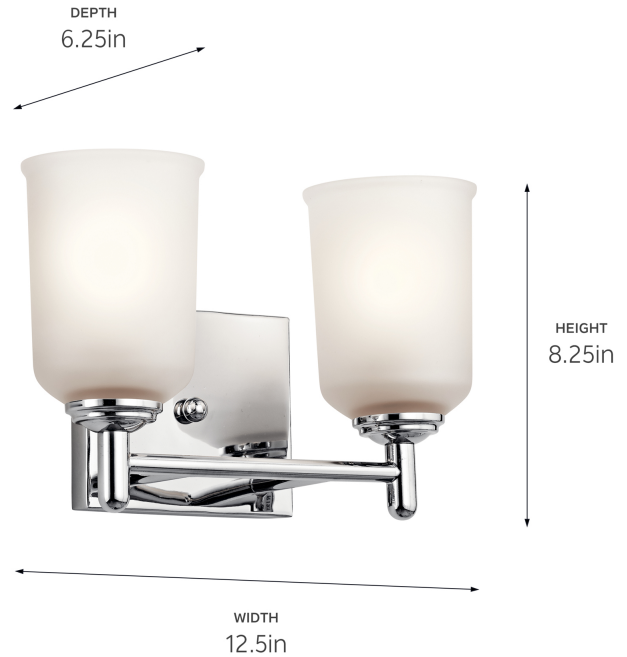

**SPECIFICATIONS**

**Certifications/Qualifications**

ADA Compliant	No
Prop65	No
DarkSky Approved	No
Location Rating	Damp
	<a href="http://kichler.com/warranty">kichler.com/warranty</a>

**Dimensions**

Height	8.25"
Width	12.5"
Height From Center Of Wall Opening (Spec Sheet)	5.5"
Depth	6.25"
Weight	4.88 LBS
Canopy Height	5"
Canopy Width	6"
Canopy Depth	0.75"

**Electrical**

Input Voltage	120 V
---------------	-------

**Light Source**

Light Source	Bulb
Lamp Included	Not Included
# Of Bulbs/LED Modules	2
Max Or Nominal Watt	100 W
Lamp Type	A19
Socket Type	E26 (Medium)
Dimmable	Yes
Dimmable Notes	Dimmable when used with dimmer switch (sold separately); when using LED bulbs, see bulb manufacturer dimming specifications.

**Mounting/Installation**

Interior/Exterior	Interior Product
Mounting Style	WALL MOUNT
Mounting Weight	1.8 LBS
Install Glass Up Or Down	Both
Modular	No
Lead Wire Length	6

**FIXTURE ATTRIBUTES**

**Housing/Glass**

Primary Material	Steel
Shade Included	No
Shade Dimensions	4.50 DIA X 6.00

**Product/Ordering Information**

SKU	45573CH
Finish	Chrome
UPC	783927448819

**Finishes**

- Black
- Black
- Brushed Nickel
- Brushed Nickel
- Chrome
- Chrome