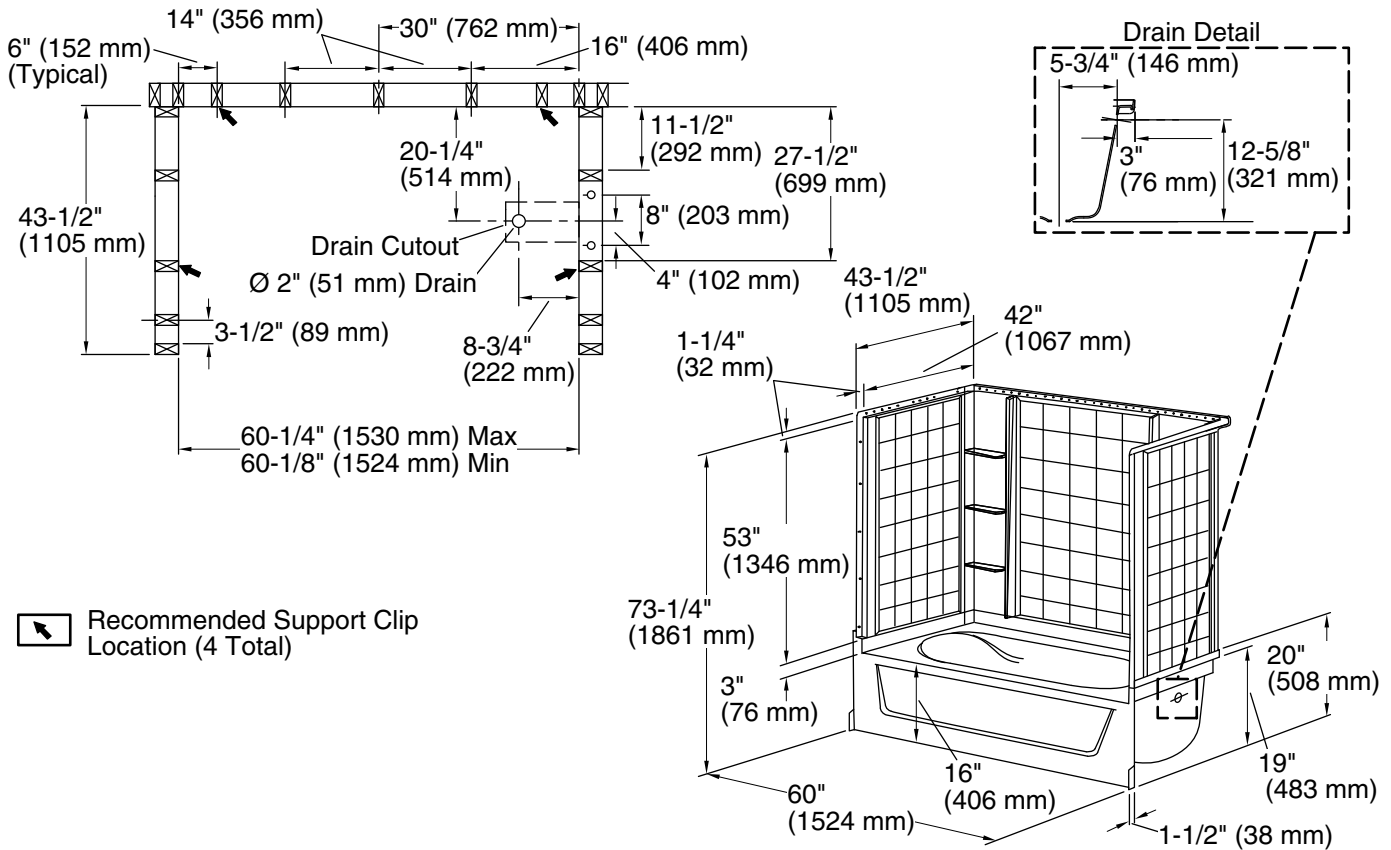

Technical Information

All product dimensions are nominal.

Drain location:	Right
Basin area, bottom:	42" x 27" (1067 mm x 686 mm)
Basin area, top:	52" x 35" (1321 mm x 889 mm)
Water depth:	11" (279 mm)
Water capacity:	55 gal (208.2 L)
Minimum flat for door:	3-1/4" (83 mm)
Maximum door height:	55-3/4" (1416 mm)
Maximum door width:	58-1/2" (1486 mm)

Notes

Install this product according to the installation instructions.
Studs should be positioned roughly as shown.
Double studding is recommended for pivot shower door installations.