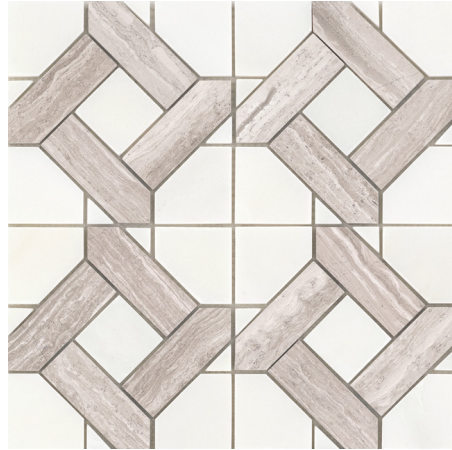

Alluro™ is a modern re-creation of parquet style design, using a variety of unique and eye-catching marble mosaics. Available in varying shades of silver and cream, Alluro is a fresh take on a traditional marble look. Available in 9"x9" and 12"x12" sizes

ALLURO™

Marble Mosaic

FLOOR / WALL  RESIDENTIAL  COMMERCIAL  INDOOR 

Mini Castle Cream

Mini Manor Cream

Mini Palace Cream

Mini Castle Silver

Mini Manor Silver

Mini Palace Silver

Castle Cream

Manor Cream

Palace Cream

Castle Silver

Manor Silver

Palace Silver

Sizes		
	12" x 12" 12" x 12"	9" x 9" 9.02" x 9.02"
Thickness	10mm	10mm
Testing	Shade Variation Rating	
Results*	V2	