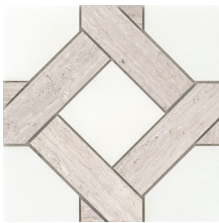

Alluro™ is a modern re-creation of parquet style design, using a variety of unique and eye-catching marble mosaics. Available in varying shades of silver and cream, Alluro is a fresh take on a traditional marble look. Available in 9"x9" and 12"x12" sizes

Mini Palace Silver

Castle Cream

Manor Cream

Palace Cream

Castle Silver

Manor Silver

Palace Silver

Sizes		
	12" x 12" 12" x 12"	9" x 9" 9.02" x 9.02"
Thickness	10mm	10mm
Testing	Shade Variation Rating	
Results*	V2	