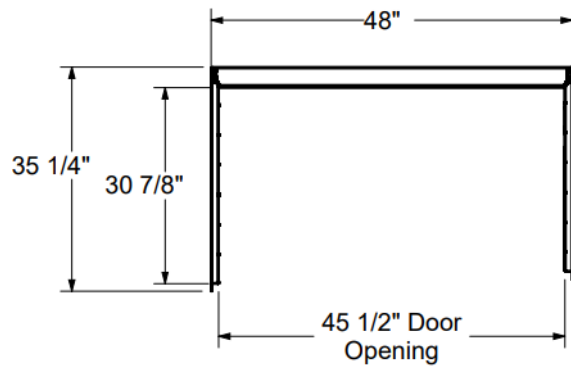

Z041-6700-00

48x34x74 NEXTILE DIRECT-TO-STUD SHOWER WALLS IN WHITE

Exterior Dimensions: 48W x 34D x 74H

Note: Dimensions may vary +/- 1/4"

COLOR & TRIM OPTIONS

Standard Color	Code
White	-00

Material to be stacked on pallets.

FEATURES

- **Construction:**
 - Shower kit includes: 2-piece back wall and 2 side walls
 - Designed with a direct-to-stud water management system
 - Realistic tile wall look made of glossy solid surface material with textured grout lines
 - Spacious wall-to-wall storage niche with no modification required to the frame studs
 - Proudly made in North America
 - Featuring Evergrout™: the first realistic and textured grout lines with that won't crack or leak
 - Designed to fit ONLY compatible products
 - Storage niche can be personalized with real tile for a truly custom look
 - 4-piece wall set packaged in one compact box making it easy to handle and install
 - Compatible with all Bootz 48x34 Shower Bases

STANDARDS AND RATINGS*

- MAS Certified Green

Z041-6700-00

48x34x74 NEXTILE DIRECT-TO-STUD SHOWER WALLS IN WHITE

Note: Base dimensions may vary +/- 1/4"

FEATURES Dimensional Tolerance $\pm 1/4$ ". Dimensions needed for site preparation should be measured from the unit. American Bath Group assumes no responsibility for preparatory work.

Type and Model #	Pieces	Material	Surface	Installation
Shower Wall #Z041-6700	4	Solid Surface	Tile	Direct-to-Stud

DIMENSIONS

Specifications	inches
Wall Depth:	35-1/4
Wall Length:	48
Wall Height:	75-1/4
Wall Thickness:	1-1/4
Shelf Height:	13