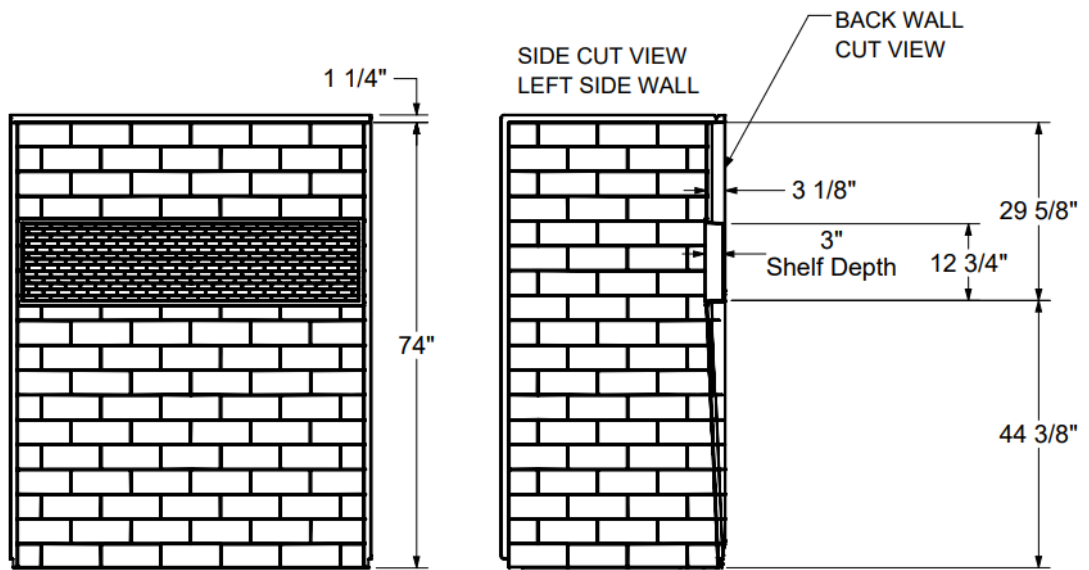

Z041-6700-00

48x34x74 NEXTILE DIRECT-TO-STUD SHOWER WALLS IN WHITE

Exterior Dimensions: 48W x 34D x 74H

Note: Dimensions may vary +/- 1/4"

COLOR & TRIM OPTIONS

Standard Color	Code
White	-00

Material to be stacked on pallets.

FEATURES

- **Construction:**
 - Shower kit includes: 2-piece back wall and 2 side walls
 - Designed with a direct-to-stud water management system
 - Realistic tile wall look made of glossy solid surface material with textured grout lines
 - Spacious wall-to-wall storage niche with no modification required to the frame studs
 - Proudly made in North America
 - Featuring Evergrout™: the first realistic and textured grout lines with that won't crack or leak
 - Designed to fit ONLY compatible products
 - Storage niche can be personalized with real tile for a truly custom look
 - 4-piece wall set packaged in one compact box making it easy to handle and install
 - Compatible with all Bootz 48x34 Shower Bases

STANDARDS AND RATINGS*

- MAS Certified Green

Z041-6700-00

48x34x74 NEXTILE DIRECT-TO-STUD SHOWER WALLS IN WHITE

Note: Base dimensions may vary +/- 1/4"

FEATURES Dimensional Tolerance $\pm 1/4$ ". Dimensions needed for site preparation should be measured from the unit. American Bath Group assumes no responsibility for preparatory work.

Type and Model #	Pieces	Material	Surface	Installation
Shower Wall #Z041-6700	4	Solid Surface	Tile	Direct-to-Stud

DIMENSIONS

Specifications	inches
Wall Depth:	35-1/4
Wall Length:	48
Wall Height:	75-1/4
Wall Thickness:	1-1/4
Shelf Height:	13