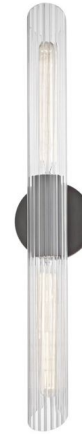

Lightology

lightology.com
866-954-4489
05-22-26

Project: _____

Company: _____

Location: _____ Fixture Type: _____

SPEC #: **MTZ575174**

Approved On: _____ Approved By: _____

Cecily Bathroom Vanity Light By Mitzi

Description

The Cecily Bathroom Vanity Light features Clear ribbed glass shades with an Old Bronze, Aged Brass, or Polished Nickel finish and is available in two sizes. May be mounted vertically or horizontally.

Shown in old bronze / clear

Specifications

COLOR	Clear
BODY FINISH	Old Bronze
WATTAGE	18W
DIMMER	Standard 120V
DIMENSIONS	4.75"W x 25"H x 3.75"D
BULB NOT INCLUDED	2 x T10/Medium (E26)/9W/120V LED
COUNTRY OF ORIGIN	China