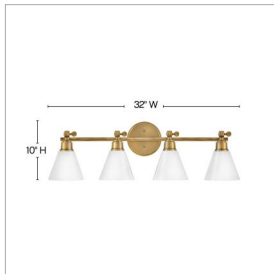

ARTI

51184HB

LARGE ADJUSTABLE FOUR LIGHT VANITY

The perfect fixture for any space, Arti embodies simple elegance with its functional, streamlined design. Offering a robust lineup of fixture silhouettes, every aspect of the Arti family is adorned with practical features for a seamless integration into any room.

DETAILS	
FINISH:	Heritage Brass
MATERIAL:	Steel
GLASS:	Cased Opal
DIMMABLE:	YES - WITH DIMMABLE LAMP (NOT INCLUDED)

DIMENSIONS	
WIDTH:	32"
HEIGHT:	10"
WEIGHT:	6.4lb
BACK PLATE:	6" Dia.
EXTENSION:	7"
TOP TO OUTLET:	3"

LIGHT SOURCE	
LIGHT SOURCE:	Socketed
WATTAGE:	4-10w Med. LED, 60w Equiv.
VOLTAGE:	120v

SHIPPING	
CARTON LENGTH:	31.5
CARTON WIDTH:	13.4
CARTON HEIGHT:	8.5
CARTON WEIGHT:	9

PRODUCT DETAILS:

- This fixture can be mounted either up or down to best fit your space
- Dry Rated
- Fully adjustable up or down
- Classic, elegant lines and timeless details enhance a traditional space
- All dimensions listed are as shown