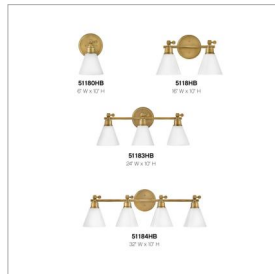

ARTI

51184HB

LARGE ADJUSTABLE FOUR LIGHT VANITY

The perfect fixture for any space, Arti embodies simple elegance with its functional, streamlined design. Offering a robust lineup of fixture silhouettes, every aspect of the Arti family is adorned with practical features for a seamless integration into any room.

DETAILS	
FINISH:	Heritage Brass
MATERIAL:	Steel
GLASS:	Cased Opal
DIMMABLE:	YES - WITH DIMMABLE LAMP (NOT INCLUDED)

DIMENSIONS	
WIDTH:	32"
HEIGHT:	10"
WEIGHT:	6.4lb
BACK PLATE:	6" Dia.
EXTENSION:	7"
TOP TO OUTLET:	3"

LIGHT SOURCE	
LIGHT SOURCE:	Socketed
WATTAGE:	4-10w Med. LED, 60w Equiv.
VOLTAGE:	120v

SHIPPING	
CARTON LENGTH:	31.5
CARTON WIDTH:	13.4
CARTON HEIGHT:	8.5
CARTON WEIGHT:	9

PRODUCT DETAILS:

- This fixture can be mounted either up or down to best fit your space
- Dry Rated
- Fully adjustable up or down
- Classic, elegant lines and timeless details enhance a traditional space
- All dimensions listed are as shown