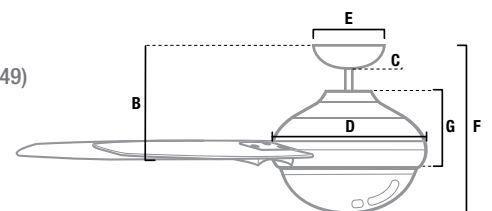

FEATURES

- Includes Basic On/Off Handheld Remote Control
- Fan includes integrated light kit
- Provides ambient lighting
- LED light kit offers lower energy consumption and a longer life span (1 LED bulb included)
- Includes 3 reversible blades
- Motor size: 172 x 12
- 3" and 2" downrods included to ensure proper distance from the ceiling and optimize air movement at your preferred blade height
- WhisperWind® motor delivers ultra-powerful air movement with whisper-quiet performance so you get the cooling power you want without the noise you don't

ENERGY INFORMATION & MEASUREMENTS

ENERGY INFORMATION

Airflow	Electricity Use	Airflow Efficiency
5,415 CFM at high speed	61 Watts at high speed	89 CFM/Watts at high speed

DIMENSIONS AND MEASUREMENTS*

- A – in.
(Flush –, Angled –)
- B 11.49 in.
(Flush 10.49, Angled 44.49)
- C 2.75 in.
- D 8.98 in.
- E 6.49 in.
- F 21.36 in.
(Flush 20.36, Angled 54.36)
- G 2.81 in.