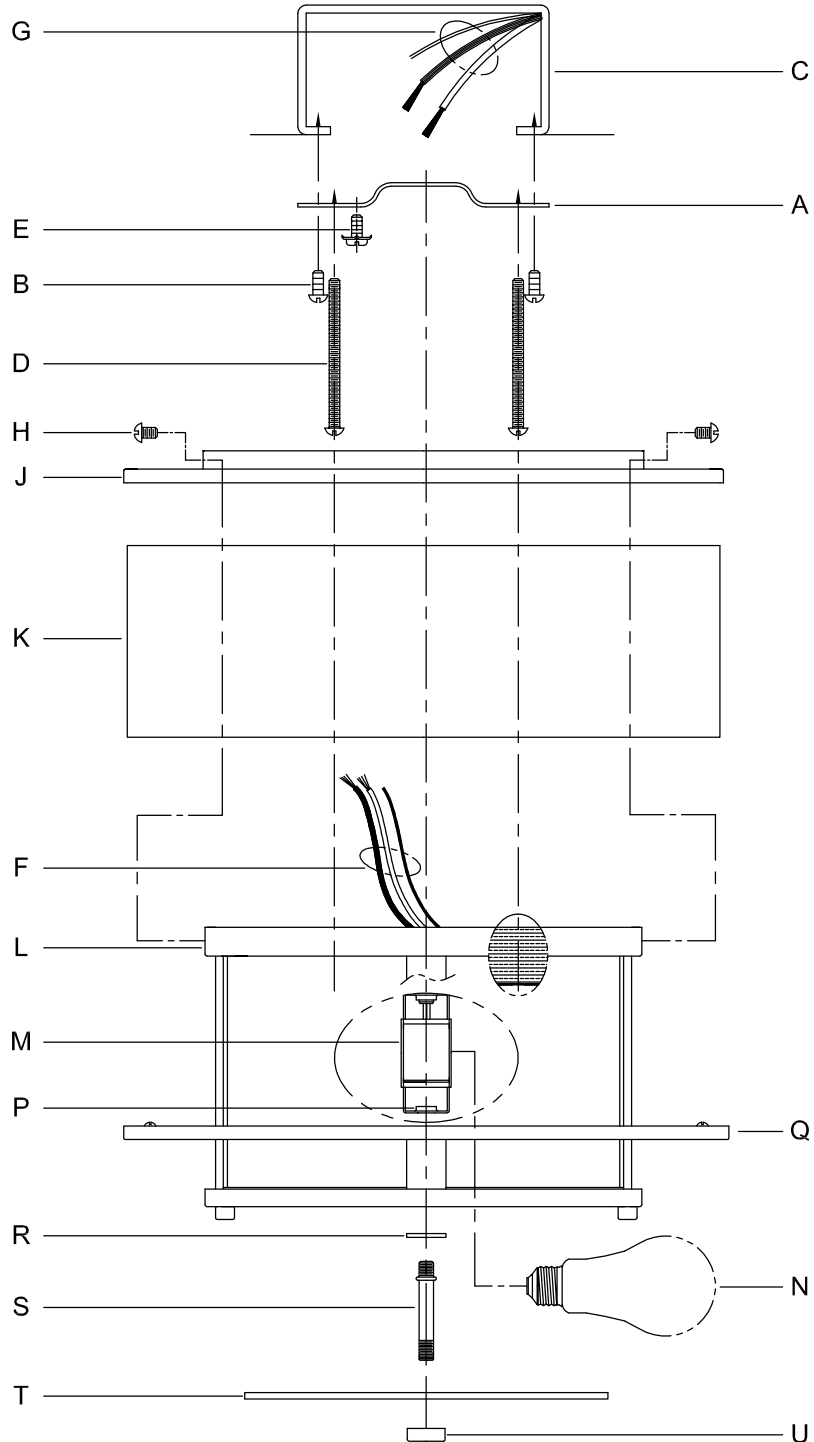

Assembly & Installation Instructions

CAUTION: Read instructions carefully and turn electricity off at main circuit breaker panel before beginning installation.

3942

WARNING - If any Special Control Devices are used with this Fixture, Follow the Instructions Carefully to assure full compliance with N.E.C. requirements. If there are any questions, contact a Qualified Electrical Contractor.

CAUTION - All glass is fragile, use care when handling Glass component(s) and or Lamp(s).

ASSEMBLY STEPS:

PASOS PARA ENSAMBLAR:

MODE D'ASSEMBLAGE:

1. D,E → A
2. B,A → C
3. K → Q
4. H → J,L
5. F → G
6. L → D
7. N → M
8. S → R,P
9. T,U → S