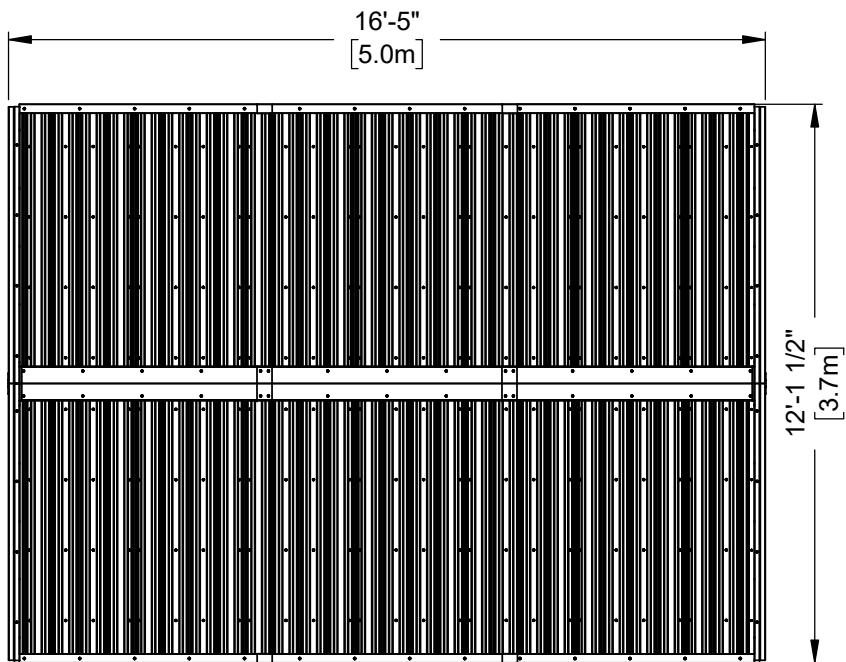

Part Number 2206038B 16x12 NORWOOD FOOTPRINT
 SHEET 1 OF 1
 SIZE

Backyard Discovery 3305 Airport Drive Pittsburg, KS. 66762 www.backyarddiscovery.com				
<i>This drawing and its contents are the property of Backyard Discovery issued in strict confidence and shall not without the prior written permission of the above stated company, be reproduced, copied, or used for any purpose whatsoever except the manufacture of articles for Backyard Discovery. This drawing is loaned and subject to return upon demand.</i>				
TOLERANCES UNLESS OTHERWISE SPECIFIED (UNITS: mm) GENERAL = +1 -0 X.X = ±0.5mm ANGULAR = ±0.5°	FINISH	FOOTPRINT		
	SCALE			
	DATE	NONE	PART NUMBER	2206038B NORWOOD
	DRAWN BY	LR	LABEL	