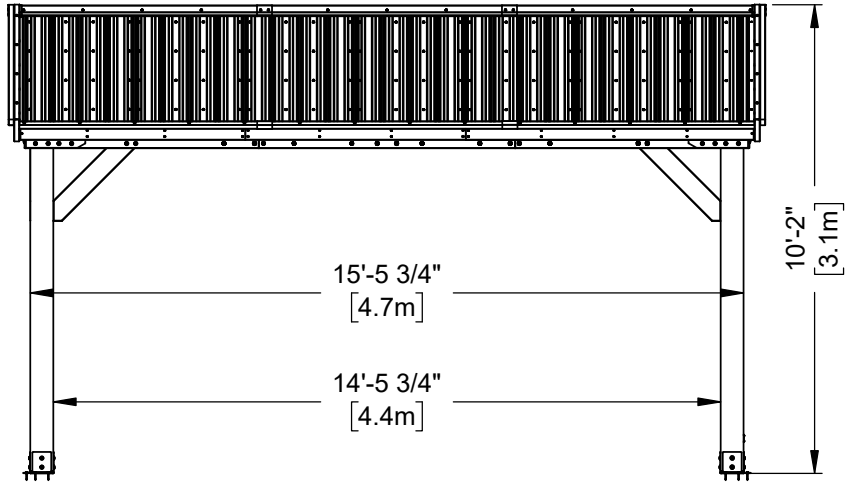

Part Number 2206038B 16x12 NORWOOD FOOTPRINT
 SHEET 1 OF 1
 SIZE

Backyard Discovery 3305 Airport Drive Pittsburg, KS. 66762 www.backyarddiscovery.com				
<i>This drawing and its contents are the property of Backyard Discovery issued in strict confidence and shall not without the prior written permission of the above stated company, be reproduced, copied, or used for any purpose whatsoever except the manufacture of articles for Backyard Discovery. This drawing is loaned and subject to return upon demand.</i>				
TOLERANCES UNLESS OTHERWISE SPECIFIED (UNITS: mm) GENERAL = +1 -0 X.X = ±0.5mm ANGULAR = ±0.5°	FINISH	FOOTPRINT		
	SCALE			
	DATE	NONE	PART NUMBER	2206038B NORWOOD
	DRAWN BY	LR	LABEL	