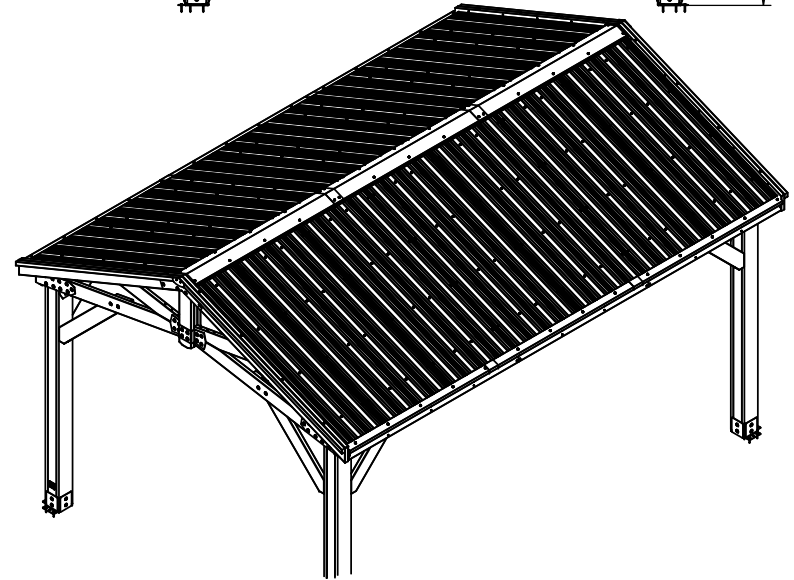

Part Number 2206038B 16x12 NORWOOD FOOTPRINT
 SHEET 1 OF 1
 SIZE

Backyard Discovery 3305 Airport Drive Pittsburg, KS. 66762 www.backyarddiscovery.com				
<i>This drawing and its contents are the property of Backyard Discovery issued in strict confidence and shall not without the prior written permission of the above stated company, be reproduced, copied, or used for any purpose whatsoever except the manufacture of articles for Backyard Discovery. This drawing is loaned and subject to return upon demand.</i>				
TOLERANCES UNLESS OTHERWISE SPECIFIED (UNITS: mm) GENERAL = +1 -0 X.X = ±0.5mm ANGULAR = ±0.5°	FINISH	FOOTPRINT		
	SCALE			
	DATE	NONE	PART NUMBER	2206038B NORWOOD
	DRAWN BY	LR	LABEL	