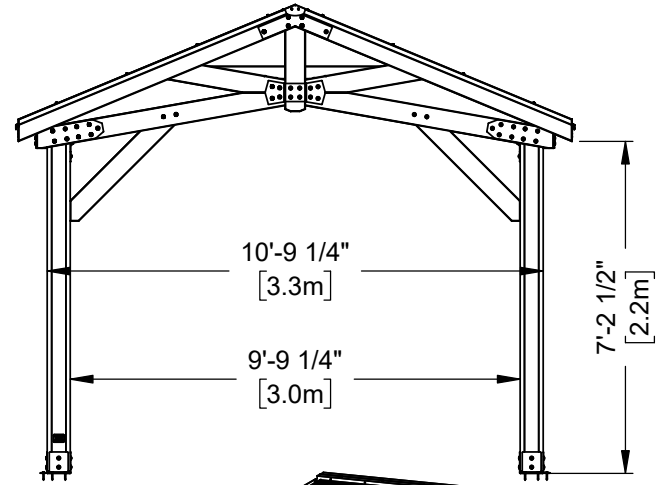

Part Number 2206038B 16x12 NORWOOD FOOTPRINT
 SHEET 1 OF 1
 SIZE

Backyard Discovery 3305 Airport Drive Pittsburg, KS. 66762 www.backyarddiscovery.com				
<i>This drawing and its contents are the property of Backyard Discovery issued in strict confidence and shall not without the prior written permission of the above stated company, be reproduced, copied, or used for any purpose whatsoever except the manufacture of articles for Backyard Discovery. This drawing is loaned and subject to return upon demand.</i>				
TOLERANCES UNLESS OTHERWISE SPECIFIED (UNITS: mm) GENERAL = +1 -0 X.X = ±0.5mm ANGULAR = ±0.5°	FINISH	FOOTPRINT		
	SCALE			
	DATE	NONE	PART NUMBER	2206038B NORWOOD
	DRAWN BY	LR	LABEL	